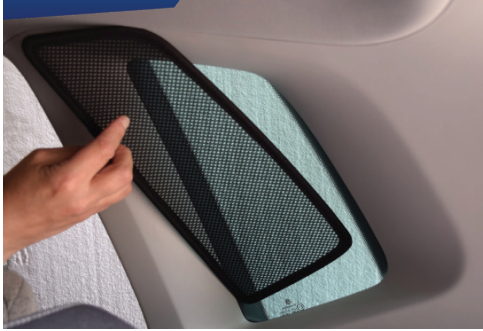

# Quarter Light Shade Installation

VOLKSWAGEN GOLF MK7  
VW-GOSV-5-G

COMPONENTS NEEDED:

**STEP #1**

POSITION QUARTER SHADE

**STEP #2**

ENSURE SECURELY FITTED IN PLACE