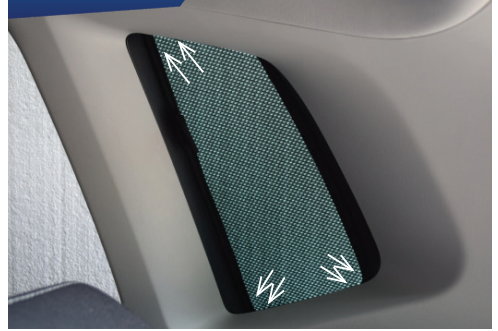

# Quarter Light Shade Installation

VOLKSWAGEN GOLF MK7  
VW-GOSV-5-G

COMPONENTS NEEDED:

**STEP #1**

POSITION QUARTER SHADE

**STEP #2**

ENSURE SECURELY FITTED IN PLACE