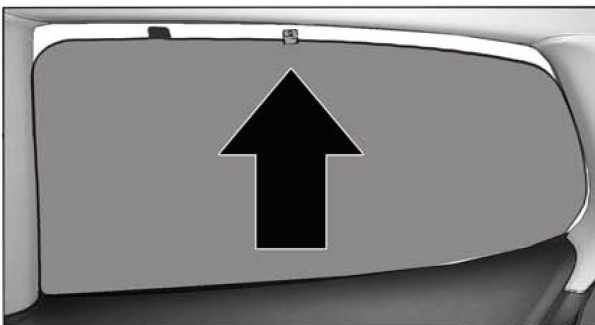

Installation

VOLKSWAGEN GOLF (MK6) 3DR

VW-GOLF-3-F

SIDE SHADE INSTALLATION

①+⑧

①+⑧

①+⑧