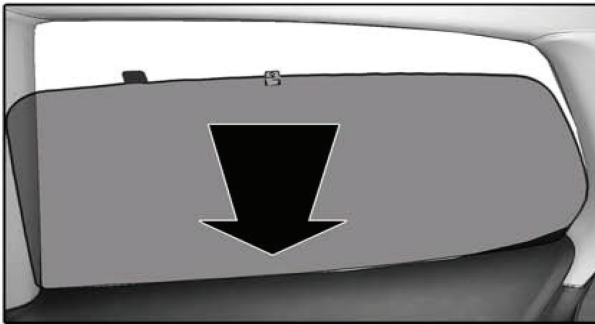

Installation Manual

VOLKSWAGEN GOLF (MK6) 3DR
VW-GOLF-3-F

COMPONENTS INCLUDED

Installation

VOLKSWAGEN GOLF (MK6) 3DR

VW-GOLF-3-F

SIDE SHADE INSTALLATION

①+⑧