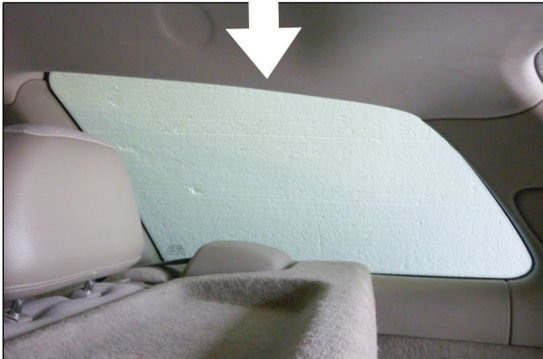

VOLVO V40 5DR

VOL-V40-E-X

SIDE SHADE INSTALLATION

x2

Installation

VOLVO V40 5DR

VOL-V40-E-X

PORT SHADE INSTALLATION