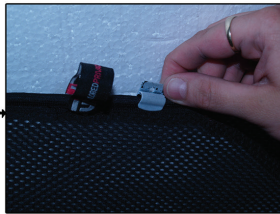

SIDE SHADE INSTALLATION