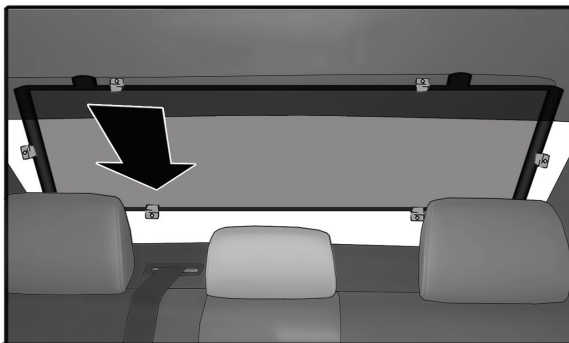

1+8

Installation

VAUXHALL AMPERA 5DR

VAU-AMPE-5-A

UPPER TAILGATE SHADE INSTALLATION

Installation

VAUXHALL AMPERA 5DR

VAU-AMPE-5-A