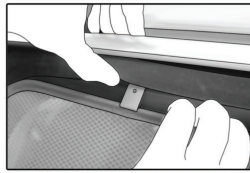

Installation

VAUXHALL AMPERA 5DR

VAU-AMPE-5-A

SIDE SHADE INSTALLATION

1+8

1+8