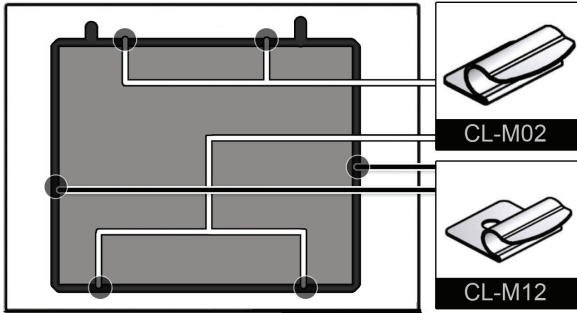

1+8

Installation

VAUXHALL AMPERA 5DR

VAU-AMPE-5-A

UPPER TAILGATE SHADE INSTALLATION

Installation

VAUXHALL AMPERA 5DR

VAU-AMPE-5-A