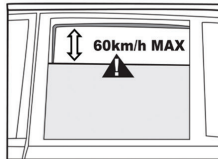

Installation

VAUXHALL AMPERA 5DR

VAU-AMPE-5-A

SIDE SHADE INSTALLATION

1+8

1+8