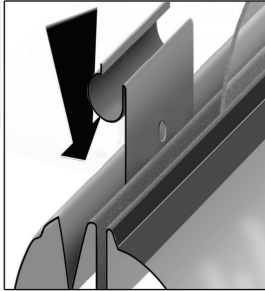

Installation Manual

VAUXHALL AMPERA 5DR
VAU-AMPE-5-A

COMPONENTS INCLUDED

x 2

x 1

x 1

FIXING CLIPS

CL-M02 x 5

CL-M12 x 4

CL-M13 x 4

CAR
S H A D E S

Installation

VAUXHALL AMPERA 5DR

VAU-AMPE-5-A

SIDE SHADE INSTALLATION

1+8