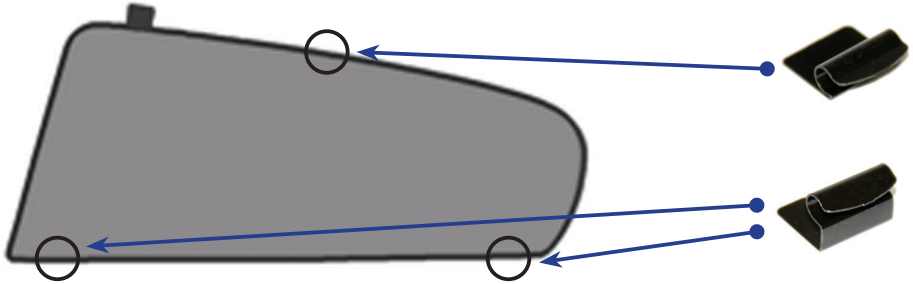

Installation Manual

VAUXHALL AMPERA 5DR
VAU-AMPE-5-A

COMPONENTS INCLUDED

x 2

x 1

x 1

FIXING CLIPS

CL-M02 x 5

CL-M12 x 4

CL-M13 x 4

CAR
S H A D E S

Installation

VAUXHALL AMPERA 5DR

VAU-AMPE-5-A

SIDE SHADE INSTALLATION

1+8