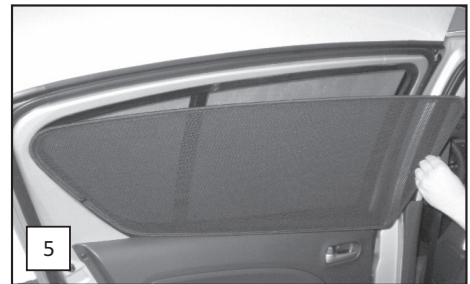

Installation

VAUXHALL AGILA 5DR

VAU-AGIL-5-B

SIDE SHADE INSTALLATION