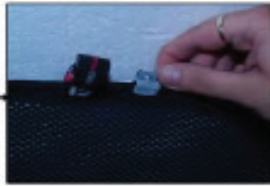

TAILGATE SHADE INSTALLATION