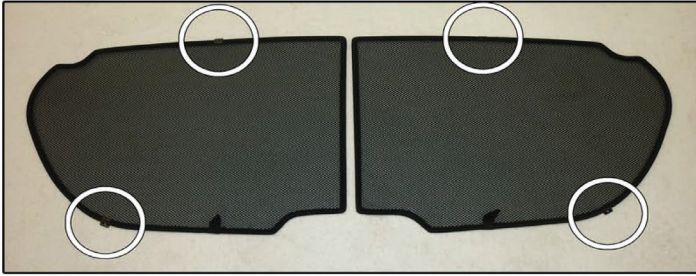

TOYOTA YARIS 5DR

TOY-YARI-5-A

SIDE SHADE INSTALLATION

x2

Installation

TOYOTA YARIS 5DR

TOY-YARI-5-A

TAILGATE SHADE INSTALLATION