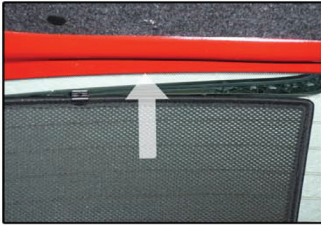

Installation

TOYOTA YARIS 5DR

TOY-YARI-5-A

TAILGATE SHADE INSTALLATION