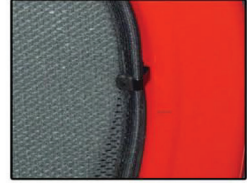

TOYOTA YARIS 5DR

TOY-YARI-5-A

SIDE SHADE INSTALLATION

Installation

TOYOTA YARIS 5DR

TOY-YARI-5-A

SIDE SHADE INSTALLATION

Installation