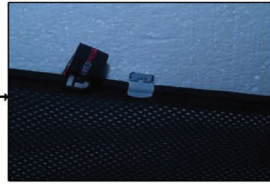

TOYOTA YARIS 5DR

TOY-YARI-5-A

SIDE SHADE INSTALLATION

x2

Installation

TOYOTA YARIS 5DR

TOY-YARI-5-A

TAILGATE SHADE INSTALLATION