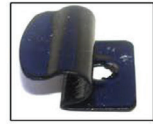

TOYOTA YARIS 5DR

TOY-YARI-5-A

SIDE SHADE INSTALLATION

x2

Installation

TOYOTA YARIS 5DR

TOY-YARI-5-A

TAILGATE SHADE INSTALLATION