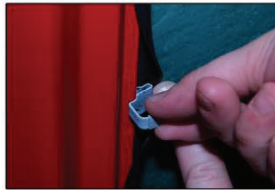

SIDE SHADE INSTALLATION