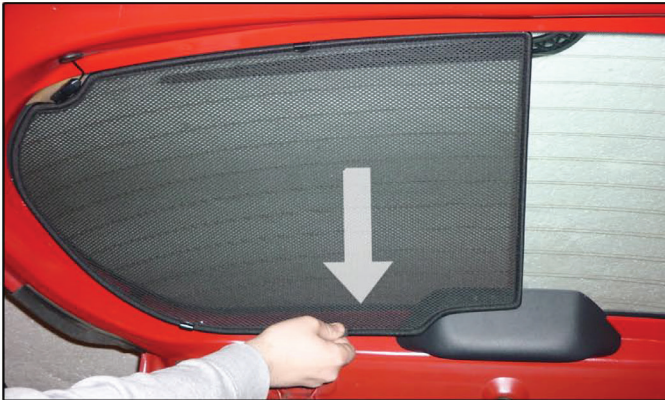

Installation

TOYOTA YARIS 5DR

TOY-YARI-5-A

TAILGATE SHADE INSTALLATION