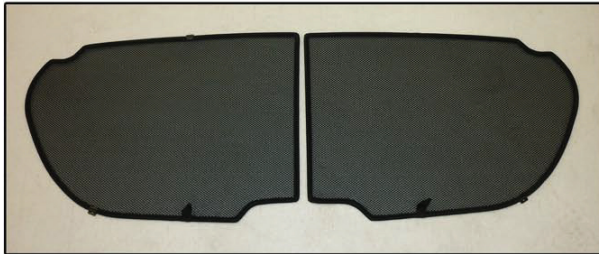

Installation Manual

TOYOTA YARIS 5DR
TOY-YARI-5-A

COMPONENTS INCLUDED

SIDE WINDOWS X2

TAILGATE WINDOW X2

CL-M02 x 4

CL-M05 x 4

Installation