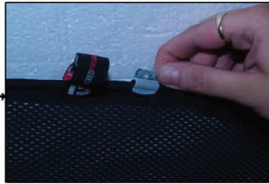

TOYOTA YARIS 5DR

TOY-YARI-5-A

SIDE SHADE INSTALLATION

x2

Installation

TOYOTA YARIS 5DR

TOY-YARI-5-A

TAILGATE SHADE INSTALLATION