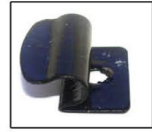

Installation

TOYOTA COROLLA 5DR

TOY-CORO-5-A

SIDE SHADE INSTALLATION