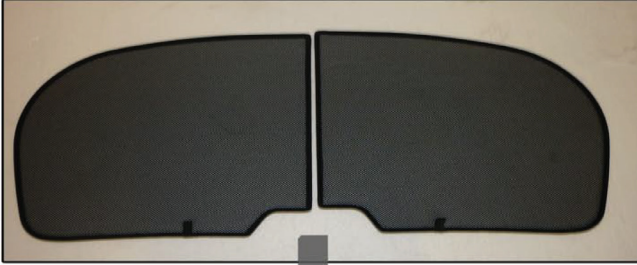

Installation

TOYOTA COROLLA 5DR

TOY-CORO-5-A

TAILGATE SHADE INSTALLATION