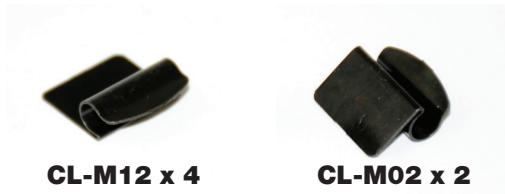

# Installation Manual

TOYOTA COROLLA 5DR  
TOY-CORO-5-A

## COMPONENTS INCLUDED

SIDE WINDOWS X2

TAILGATE WINDOW X2

CL-M12 x 4

CL-M02 x 2

# Installation

TOYOTA COROLLA 5DR

TOY-CORO-5-A