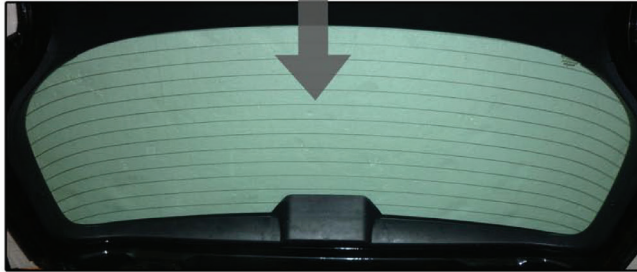

Installation

TOYOTA COROLLA 5DR

TOY-CORO-5-A

TAILGATE SHADE INSTALLATION