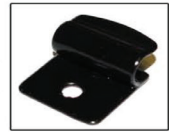

Installation

TOYOTA COROLLA 5DR

TOY-CORO-5-A

SIDE SHADE INSTALLATION