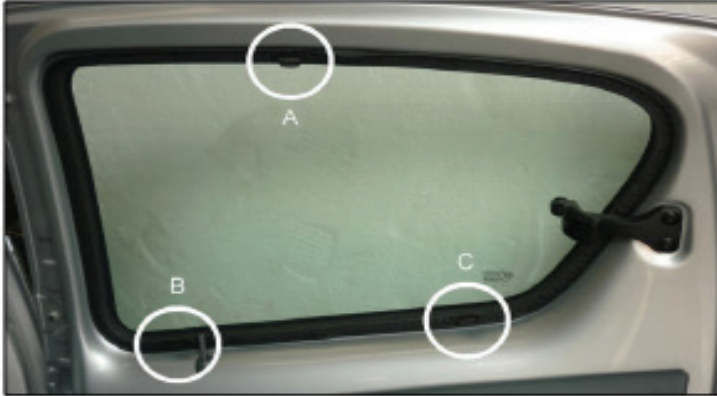

Installation Manual

TOYOTA AYGO 5DR
TOY-AYGO-5-A

COMPONENTS INCLUDED

SIDE WINDOWS X2

LEFT SIDE TAILGATE WINDOW X1

RIGHT SIDE TAILGATE WINDOW X1

CL-P02 x 12

CL-W01 x 1

Installation

TOYOTA AYGO 5DR
TOY-AYGO-5-A

SIDE SHADE INSTALLATION

Installation

TOYOTA AYGO 5DR

TOY-AYGO-5-A

SIDE SHADE INSTALLATION

Installation