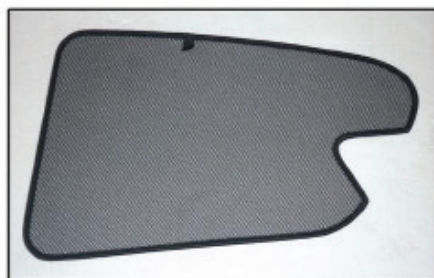

Installation Manual

TOYOTA AYGO 5DR
TOY-AYGO-5-A

COMPONENTS INCLUDED

SIDE WINDOWS X2

LEFT SIDE TAILGATE WINDOW X1

RIGHT SIDE TAILGATE WINDOW X1

CL-P02 x 12

CL-W01 x 1

Installation

TOYOTA AYGO 5DR
TOY-AYGO-5-A

SIDE SHADE INSTALLATION

Installation

TOYOTA AYGO 5DR

TOY-AYGO-5-A

SIDE SHADE INSTALLATION

Installation