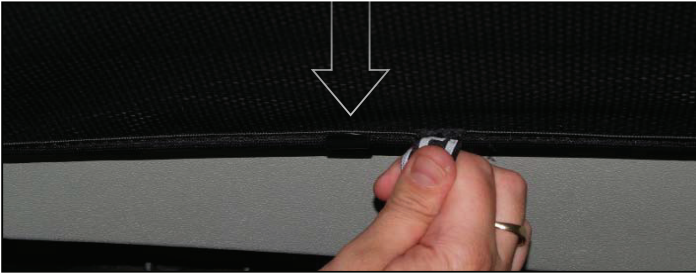

TOYOTA AVENISIS 5DR
TOY-AVEN-5-B

REAR SHADE INSTALLATION

CL-M12 x 2

Installation

TOYOTA AVENISIS 5DR
TOY-AVEN-5-B

REAR SHADE INSTALLATION

Installation

TOYOTA AVENISIS 5DR
TOY-AVEN-5-B