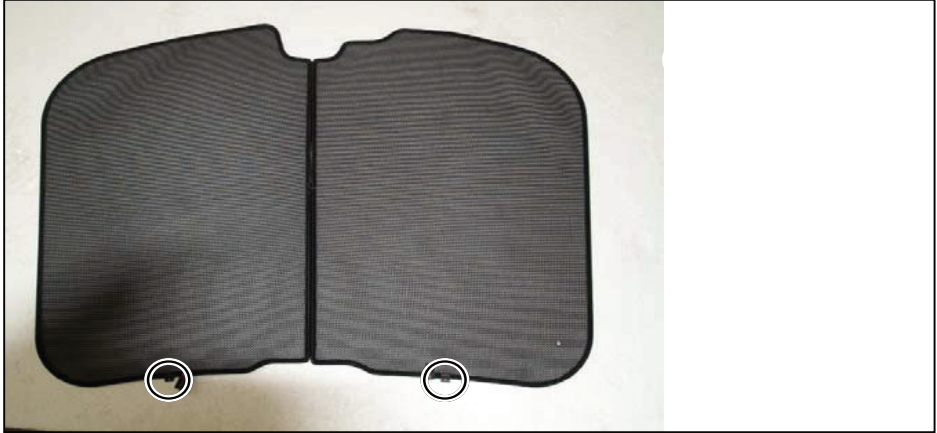

REAR SHADE INSTALLATION