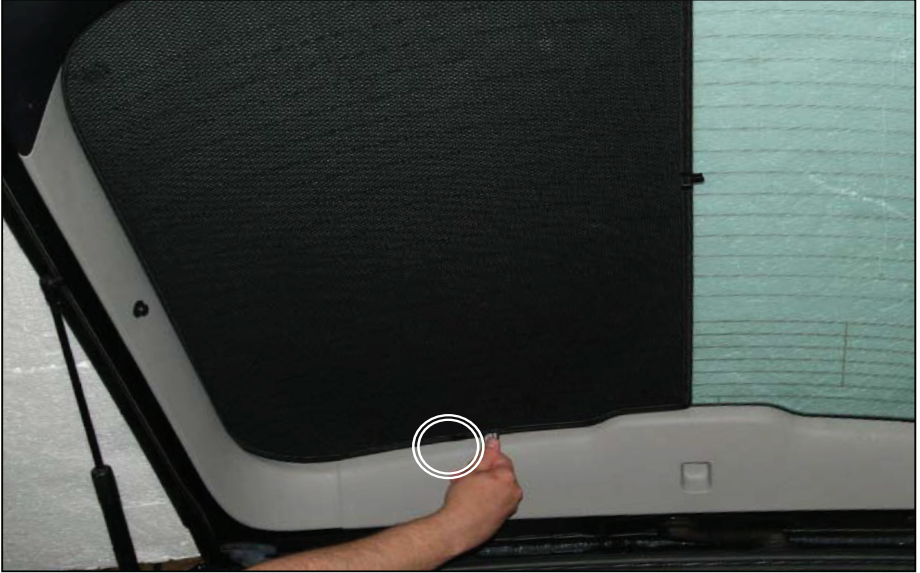

TOYOTA AVENISIS 5DR
TOY-AVEN-5-B

REAR SHADE INSTALLATION

CL-M12 x 2

Installation

TOYOTA AVENISIS 5DR
TOY-AVEN-5-B

REAR SHADE INSTALLATION

Installation

TOYOTA AVENISIS 5DR
TOY-AVEN-5-B