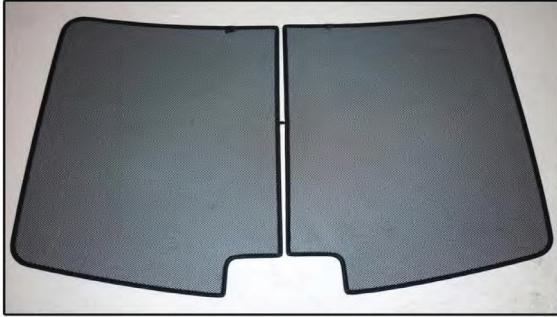

Installation

TOYOTA AVENIS 4DR

TOY-AVEN-4-C

TAILGATE SHADE INSTALLATION