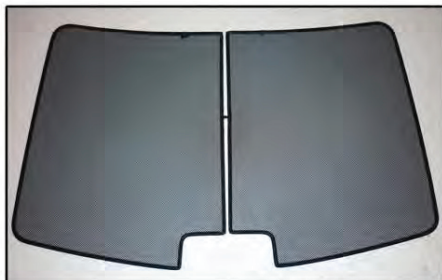

Installation Manual

TOYOTA AVENSIS 4DR

TOY-AVEN-4-C

COMPONENTS INCLUDED

SIDE WINDOWS X4

TAILGATE WINDOW X2

CL-M02 x 4

CL-M14 x 1