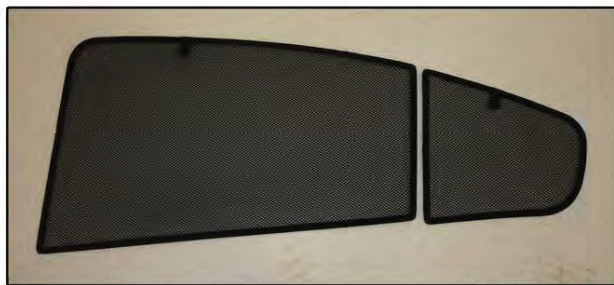

Installation Manual

TOYOTA AVENSIS 4DR

TOY-AVEN-4-C

COMPONENTS INCLUDED

SIDE WINDOWS X4

TAILGATE WINDOW X2

CL-M02 x 4

CL-M14 x 1

Installation

TOYOTA AVENIS 4DR

TOY-AVEN-4-C

SIDE SHADE INSTALLATION

Installation

TOYOTA AVENIS 4DR

TOY-AVEN-4-C

SIDE SHADE INSTALLATION