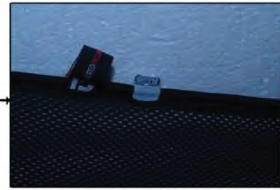

SIDE SHADE INSTALLATION