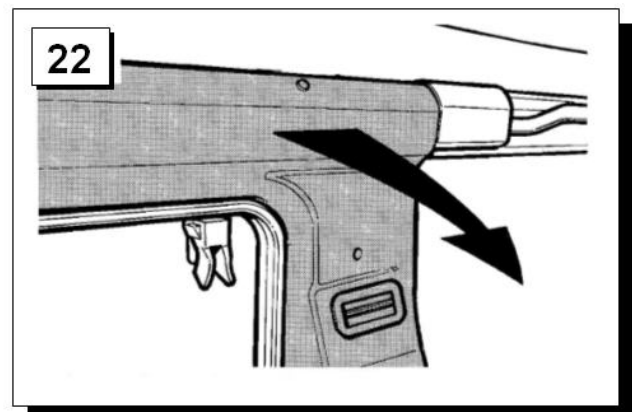

- ⓐ GB Defender 12 Seater
- ⓐ D 12-sitziger Defender
- ⓐ F Defender 12 places
- ⓐ I Defender da 12 posti
- ⓐ E Defender de 12 asientos