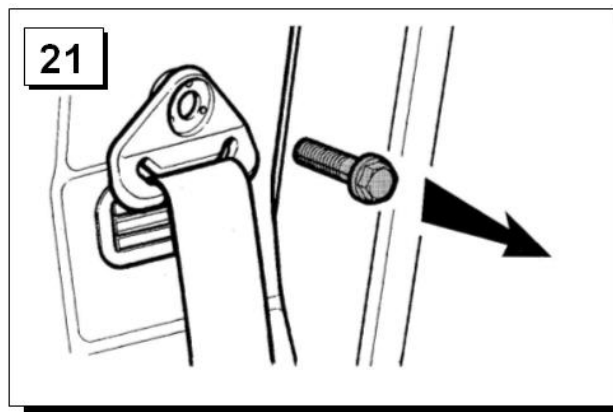

- ⓐ GB Defender 12 Seater
- ⓐ D 12-sitziger Defender
- ⓐ F Defender 12 places
- ⓐ I Defender da 12 posti
- ⓐ E Defender de 12 asientos