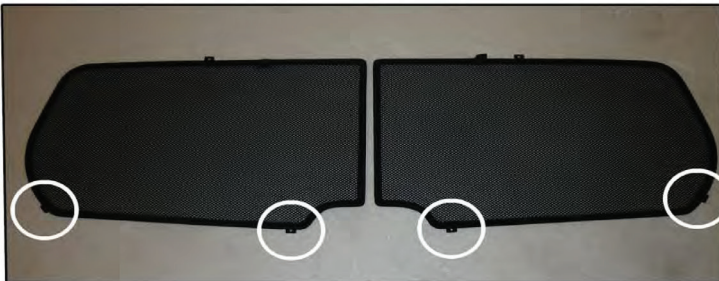

Installation Manual

SMART FORTWO 3DR
SMA-FRTO-3-B

COMPONENTS INCLUDED

TAILGATE WINDOW X2

CL-M02 x 4

CL-M12 x 2

Installation

SMART FORTWO 3DR

SMA-FRTO-3-B

TAILGATE SHADE INSTALLATION

Installation

SMART FORTWO 3DR

SMA-FRTO-3-B

TAILGATE SHADE INSTALLATION

Installation

SMART FORTWO 3DR