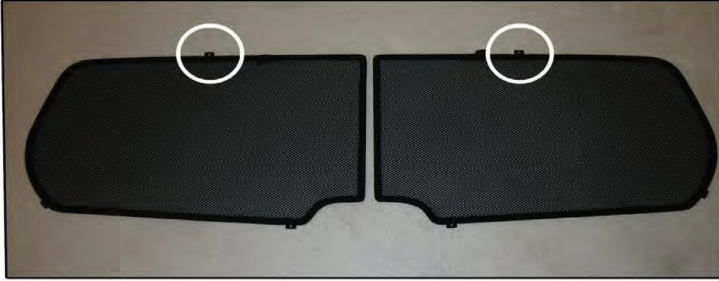

Installation Manual

SMART FORTWO 3DR
SMA-FRTO-3-B

COMPONENTS INCLUDED

TAILGATE WINDOW X2

CL-M02 x 4

CL-M12 x 2

Installation

SMART FORTWO 3DR

SMA-FRTO-3-B

TAILGATE SHADE INSTALLATION

Installation

SMART FORTWO 3DR

SMA-FRTO-3-B

TAILGATE SHADE INSTALLATION

Installation

SMART FORTWO 3DR