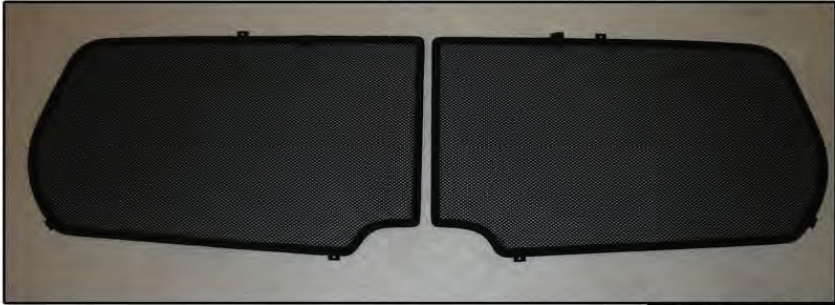

Installation Manual

SMART FORTWO 3DR
SMA-FRTO-3-B

COMPONENTS INCLUDED

TAILGATE WINDOW X2

CL-M02 x 4

CL-M12 x 2

Installation

SMART FORTWO 3DR

SMA-FRTO-3-B

TAILGATE SHADE INSTALLATION

Installation

SMART FORTWO 3DR

SMA-FRTO-3-B

TAILGATE SHADE INSTALLATION

Installation

SMART FORTWO 3DR