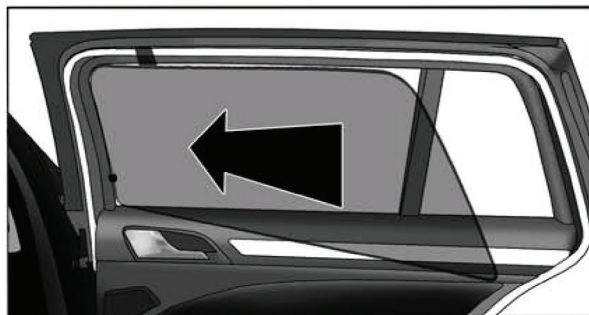

Installation

SKODA SUPERB ESTATE

SKO-SUPE-E-B

SIDE SHADE INSTALLATION

①+⑧

①+⑧

CL-M05

①+⑧