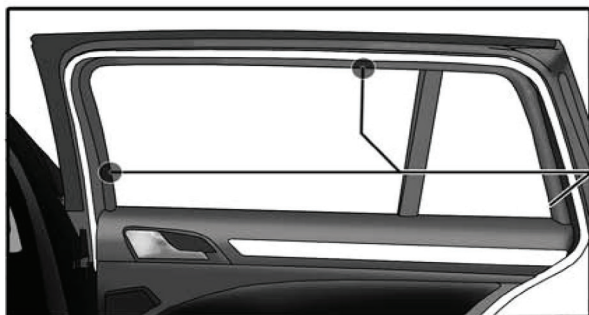

Installation Manual

SKODA SUPERB ESTATE
SKO-SUPE-E-B

COMPONENTS INCLUDED

Installation

SKODA SUPERB ESTATE

SKO-SUPE-E-B

SIDE SHADE INSTALLATION

①+⑧