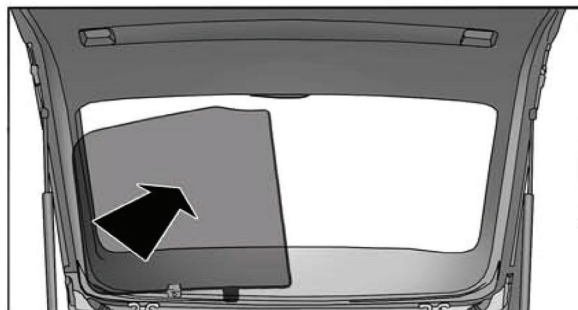

SKODA SUPERB ESTATE

SKO-SUPE-E-B

SIDE SHADE INSTALLATION

③+⑥

④+⑤

④+⑤

Installation

SKODA SUPERB ESTATE