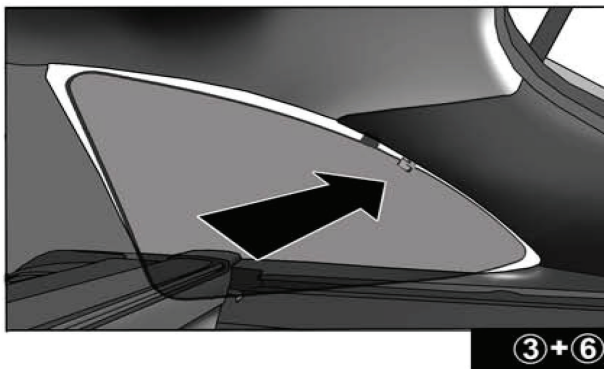

①+⑧

CL-M05

①+⑧

Installation

SKODA SUPERB ESTATE

SKO-SUPE-E-B

SIDE SHADE INSTALLATION

Installation