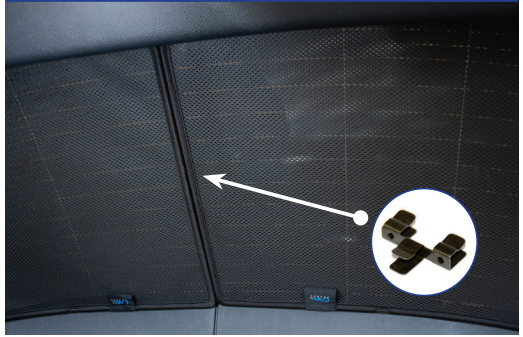

Installation

SEAT TARRACO 5DR
SEA-TARR-5-A

Tailgate Shade Installation

STEP 7

STEP 8

STEP 9

STEP 10

STEP 11