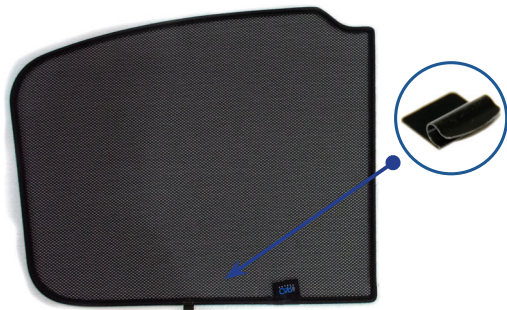

Installation

SEAT TARRACO 5DR
SEA-TARR-5-A

Components Needed

Tailgate Shades

CL-M12 x 2

CL-M14 x 1

Tailgate Shade Installation

STEP 1