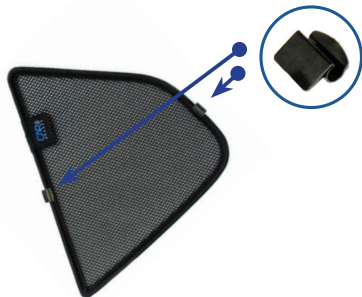

Installation

SEAT TARRACO 5DR
SEA-TARR-5-A

Components Needed

Port Shade Installation

STEP 1