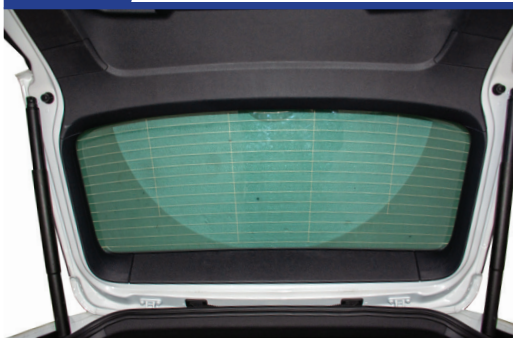

Installation

SEAT TARRACO 5DR
SEA-TARR-5-A

Components Needed

Tailgate Shade Installation

STEP 1

STEP 2

STEP 3

STEP 4

STEP 5

STEP 6

Repeat this whole process for the other side.