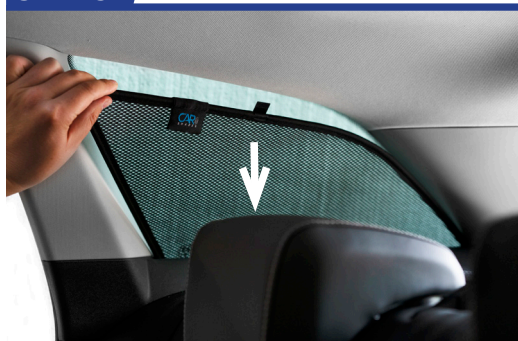

Installation

SEAT LEON ESTATE
SEA-LEON-E-E

Components Needed

Port Shade Installation

STEP 1

STEP 2

STEP 3

STEP 4

STEP 5

STEP 6

Repeat this whole process for the other side.