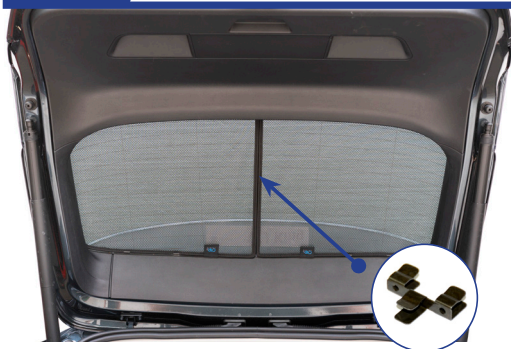

Installation

SEAT LEON ESTATE
SEA-LEON-E-E

Tailgate Shade Installation

STEP 7

Repeat this whole process for the other side

STEP 8

STEP 9

STEP 10

STEP 11