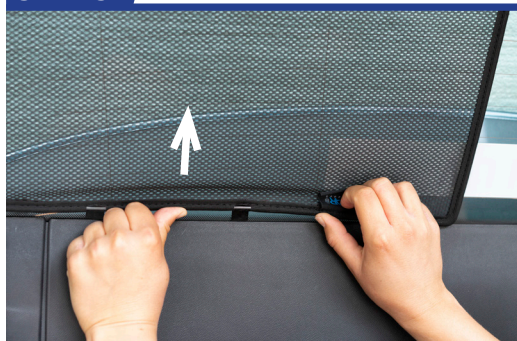

Installation

SEAT LEON ESTATE
SEA-LEON-E-E

Components Needed

Tailgate Shade Installation

STEP 1

STEP 2

STEP 3

STEP 4

STEP 5

STEP 6