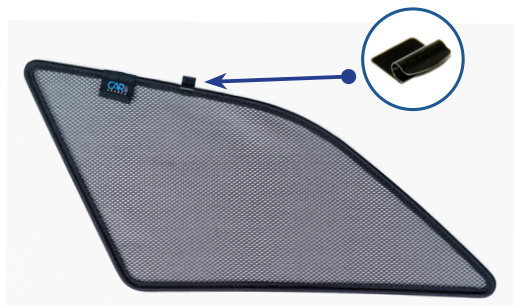

Installation

SEAT LEON ESTATE
SEA-LEON-E-E

Components Needed

Port Shade Installation

STEP 1