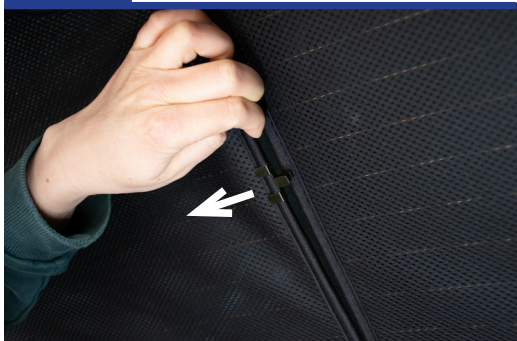

Installation

SEAT LEON ESTATE
SEA-LEON-E-E

Tailgate Shade Installation

STEP 7

Repeat this whole process for the other side

STEP 8

STEP 9

STEP 10

STEP 11