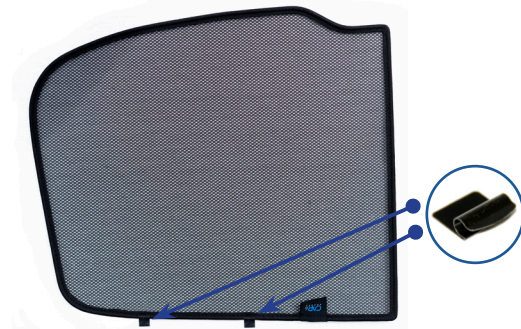

SEAT LEON ESTATE
SEA-LEON-E-E

Components Needed

Tailgate Shades

CL-M12 x 4

CL-M14 x 1

Tailgate Shade Installation

STEP 1

STEP 2