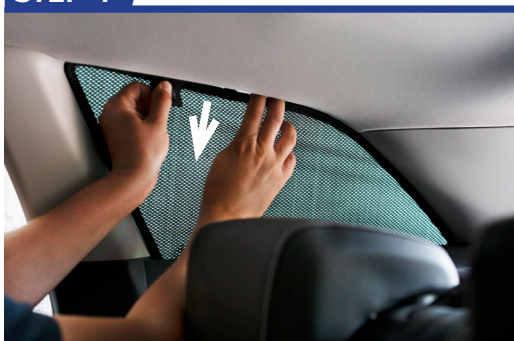

STEP 11

Repeat this whole process for the other side

Installation

SEAT LEON ESTATE
SEA-LEON-E-E

Components Needed

Port Shades

CL-M12 x 2

Port Shade Installation

STEP 1

STEP 2

STEP 3

STEP 4

STEP 5

STEP 6

Repeat this whole process for the other side.

Installation