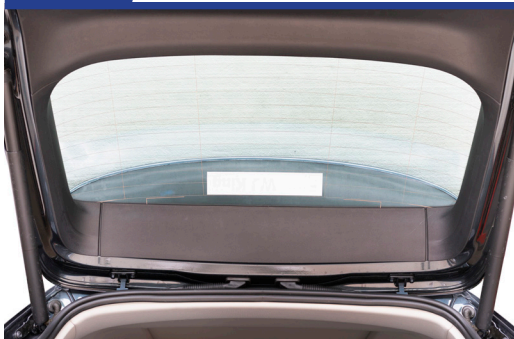

SEAT LEON ESTATE
SEA-LEON-E-E

Components Needed

Tailgate Shades

CL-M12 x 4

CL-M14 x 1

Tailgate Shade Installation

STEP 1

STEP 2