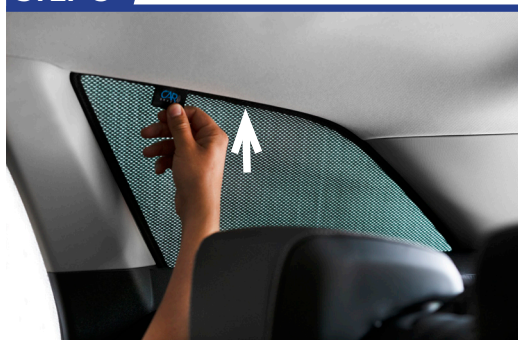

STEP 11

Repeat this whole process for the other side

Installation

SEAT LEON ESTATE
SEA-LEON-E-E

Components Needed

Port Shades

CL-M12 x 2

Port Shade Installation

STEP 1

STEP 2

STEP 3

STEP 4

STEP 5

STEP 6

Repeat this whole process for the other side.

Installation