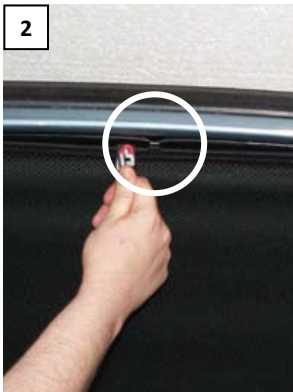

Installation Manual

SEAT LEON 5DR
SEA-LEON-5-B

COMPONENTS INCLUDED

FIXING CLIPS

SIDE SHADE INSTALLATION

Installation

SEAT LEON 5DR

SEA-LEON-5-B