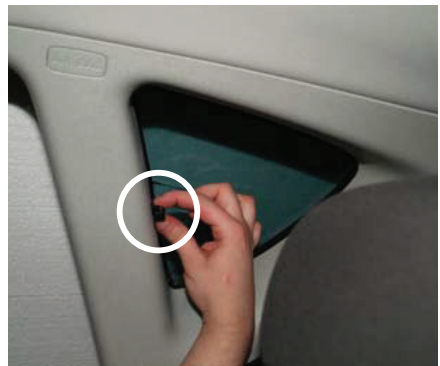

Installation

SEAT LEON 5DR

SEA-LEON-5-B

PORT SHADE INSTALLATION