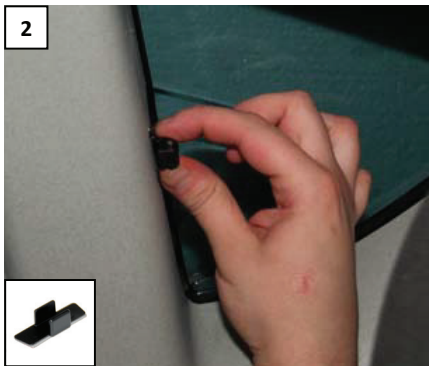

Installation

SEAT LEON 5DR

SEA-LEON-5-B

PORT SHADE INSTALLATION