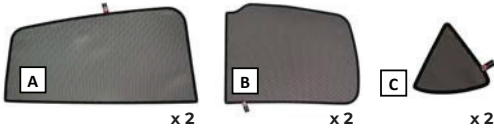

Installation Manual

SEAT LEON 5DR
SEA-LEON-5-B

COMPONENTS INCLUDED

FIXING CLIPS

SIDE SHADE INSTALLATION

Installation

SEAT LEON 5DR

SEA-LEON-5-B