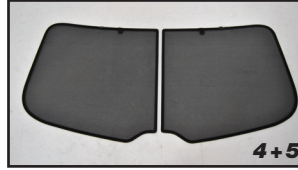

STEP #4

ENSURE SECURELY FITTED IN PLACE

CAR
SHADES

Rear Shade Installation

SEAT LEON 3DR
SEA-LEON-3-D

COMPONENTS NEEDED:

CL-M02 x 2

CL-M14 x 1