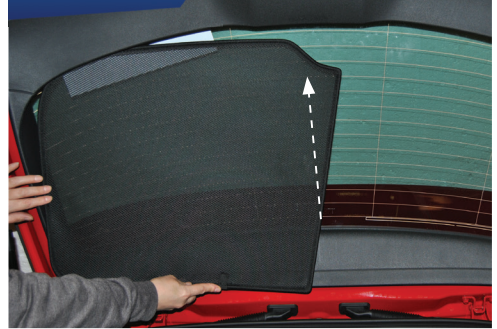

STEP #2

POSITION THE REAR SHADE