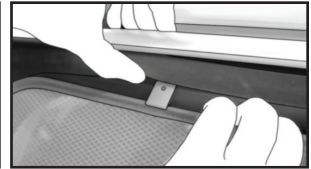

SEAT LEON 3DR
SEA-LEON-3-D

COMPONENTS NEEDED:

STEP #1

ATTACH CLIPS ON SHADE EDGES

STEP #2

POSITION THE SIDE SHADE

STEP #3

INSERT CLIPS INSIDE WEATHERSTRIP