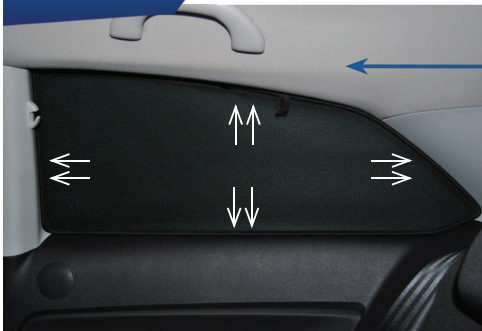

SEAT LEON 3DR
SEA-LEON-3-D

COMPONENTS NEEDED:

STEP #1

ATTACH CLIPS ON SHADE EDGES

STEP #2

POSITION THE SIDE SHADE

STEP #3

INSERT CLIPS INSIDE WEATHERSTRIP

STEP #4

ENSURE SECURELY FITTED IN PLACE

CAR
SHADES

Rear Shade Installation

SEAT LEON 3DR
SEA-LEON-3-D

COMPONENTS NEEDED:

CL-M02 x 2

CL-M14 x 1