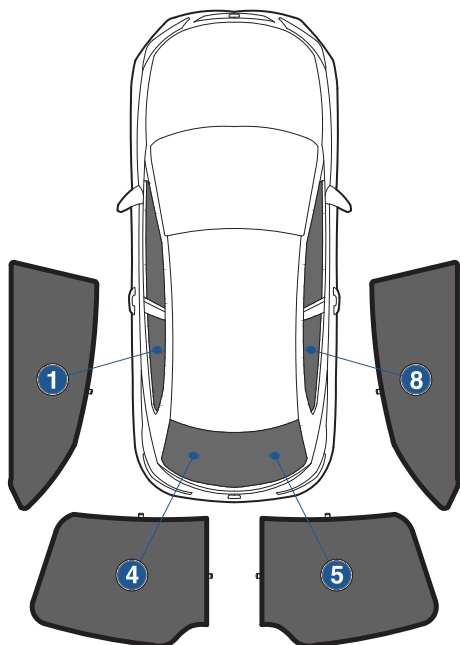

Installation Manual

SEAT LEON 3DR
SEA-LEON-3-D

COMPONENTS INCLUDED

SHADES

FIXING CLIPS

CL-M02 x 4

CL-M14 x 1

Side Shade Installation

SEAT LEON 3DR
SEA-LEON-3-D

COMPONENTS NEEDED:

STEP #1

ATTACH CLIPS ON SHADE EDGES

STEP #2

POSITION THE SIDE SHADE

STEP #3

INSERT CLIPS INSIDE WEATHERSTRIP