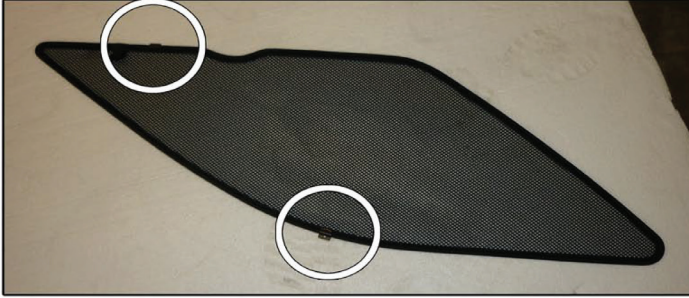

Installation

SAAB 9-5 ESTATE

SAA-95-E-A

SIDE SHADE INSTALLATION

X2

Installation

SAAB 9-5 ESTATE

SAA-95-E-A

PORT SHADE INSTALLATION

Installation

SAAB 9-5 ESTATE

SAA-95-E-A

PORT SHADE INSTALLATION

X2

Installation

SAAB 9-5 ESTATE