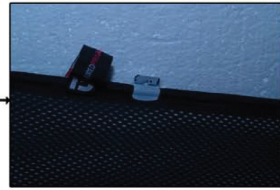

Installation Manual

SAAB 9-5 ESTATE
SAA-95-E-A

COMPONENTS INCLUDED

SIDE WINDOWS X2

PORT WINDOW X2

TAILGATE WINDOW X2

CL-M02 x 10

CL-M03 x 2

Installation

SAAB 9-5 ESTATE

SAA-95-E-A

SIDE SHADE INSTALLATION

Installation

SAAB 9-5 ESTATE

SAA-95-E-A

SIDE SHADE INSTALLATION