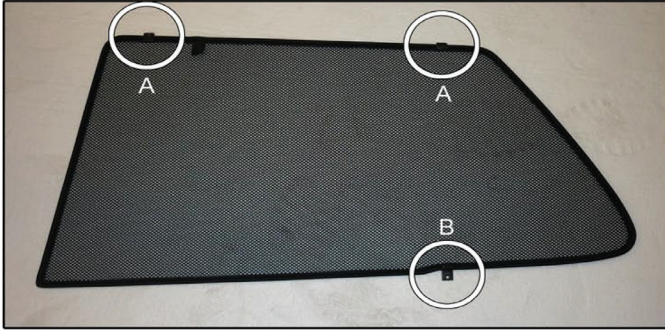

Installation Manual

SAAB 9-5 ESTATE
SAA-95-E-A

COMPONENTS INCLUDED

SIDE WINDOWS X2

PORT WINDOW X2

TAILGATE WINDOW X2

CL-M02 x 10

CL-M03 x 2

Installation

SAAB 9-5 ESTATE

SAA-95-E-A

SIDE SHADE INSTALLATION

Installation

SAAB 9-5 ESTATE

SAA-95-E-A

SIDE SHADE INSTALLATION