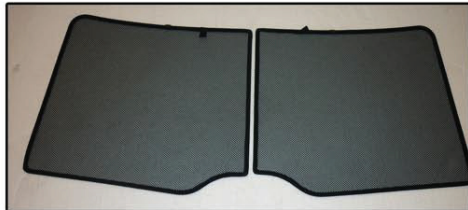

Installation Manual

SAAB 9-5 ESTATE
SAA-95-E-A

COMPONENTS INCLUDED

SIDE WINDOWS X2

PORT WINDOW X2

TAILGATE WINDOW X2

CL-M02 x 10

CL-M03 x 2

Installation

SAAB 9-5 ESTATE

SAA-95-E-A

SIDE SHADE INSTALLATION

Installation

SAAB 9-5 ESTATE

SAA-95-E-A

SIDE SHADE INSTALLATION