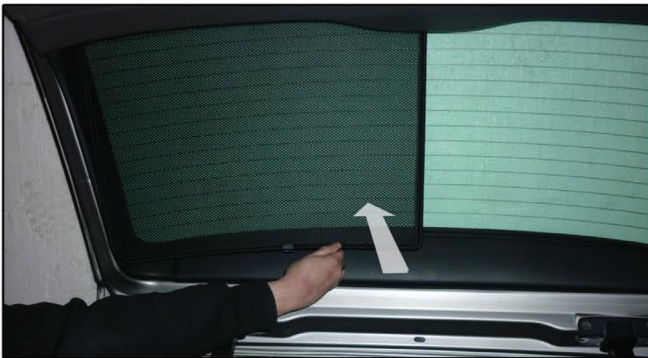

Installation

SAAB 9-5 ESTATE

SAA-95-E-A

TAILGATE SHADE INSTALLATION