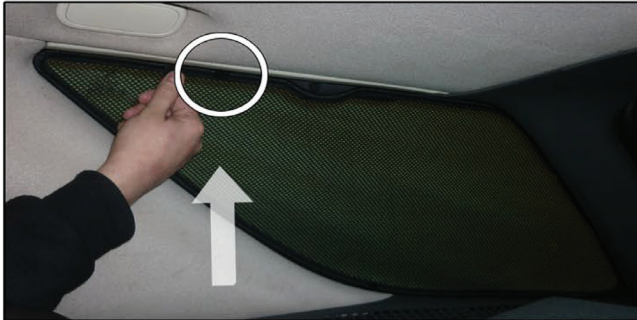

PORT SHADE INSTALLATION

Installation

SAAB 9-5 ESTATE

SAA-95-E-A

PORT SHADE INSTALLATION

X2

Installation

SAAB 9-5 ESTATE