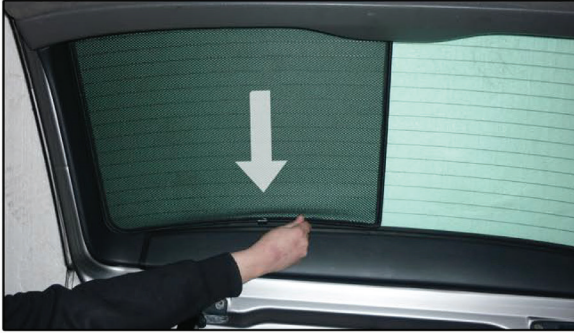

SAA-95-E-A

TAILGATE SHADE INSTALLATION

Installation

SAAB 9-5 ESTATE

SAA-95-E-A

TAILGATE SHADE INSTALLATION

X2

Installation