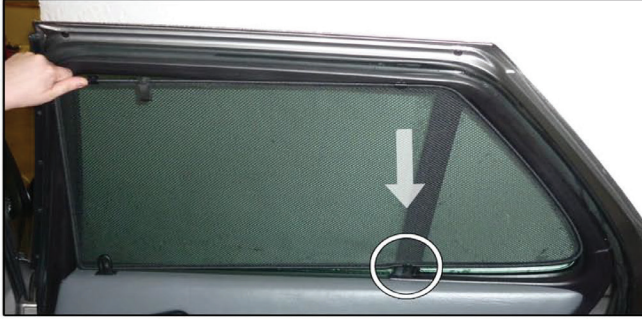

Installation Manual

SAAB 9-5 ESTATE
SAA-95-E-A

COMPONENTS INCLUDED

SIDE WINDOWS X2

PORT WINDOW X2

TAILGATE WINDOW X2

CL-M02 x 10

CL-M03 x 2

Installation

SAAB 9-5 ESTATE

SAA-95-E-A

SIDE SHADE INSTALLATION

Installation

SAAB 9-5 ESTATE

SAA-95-E-A

SIDE SHADE INSTALLATION