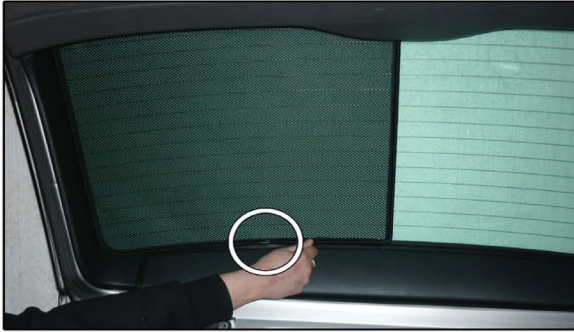

SAA-95-E-A

TAILGATE SHADE INSTALLATION

Installation

SAAB 9-5 ESTATE

SAA-95-E-A

TAILGATE SHADE INSTALLATION

X2

Installation