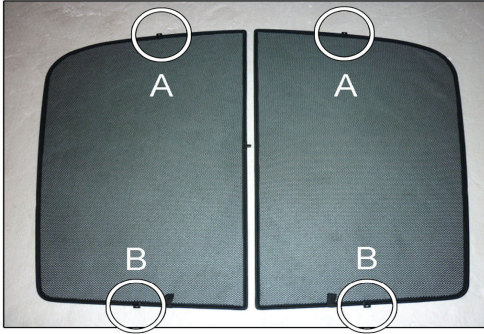

SAAB 9-3 5DR

SAA-93-5-A

PORT SHADE INSTALLATION

X2

Installation

SAAB 9-3 5DR

SAA-93-5-A

TAILGATE SHADE INSTALLATION