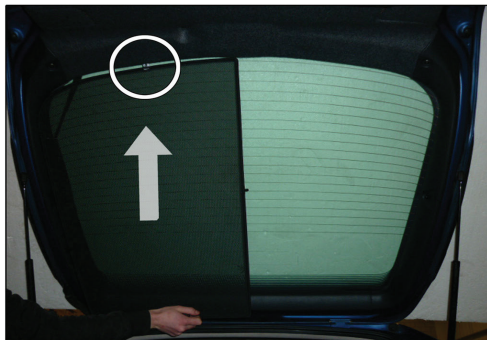

SAAB 9-3 5DR

SAA-93-5-A

PORT SHADE INSTALLATION

X2

Installation

SAAB 9-3 5DR

SAA-93-5-A

TAILGATE SHADE INSTALLATION