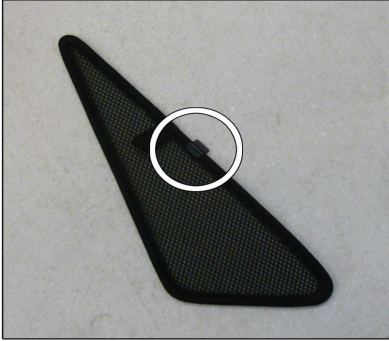

SAA-93-5-A

SIDE SHADE INSTALLATION

X2

Installation

SAAB 9-3 5DR

SAA-93-5-A

PORT SHADE INSTALLATION

Installation

SAAB 9-3 5DR

SAA-93-5-A

PORT SHADE INSTALLATION

X2

Installation

SAAB 9-3 5DR

SAA-93-5-A

TAILGATE SHADE INSTALLATION