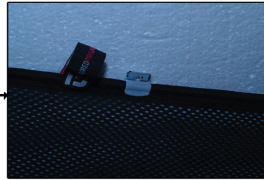

SAA-93-5-A

SIDE SHADE INSTALLATION

X2

Installation

SAAB 9-3 5DR

SAA-93-5-A

PORT SHADE INSTALLATION

Installation

SAAB 9-3 5DR

SAA-93-5-A

PORT SHADE INSTALLATION

X2

Installation

SAAB 9-3 5DR

SAA-93-5-A

TAILGATE SHADE INSTALLATION