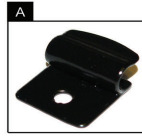

SAAB 9-3 5DR

SAA-93-5-A

PORT SHADE INSTALLATION

X2

Installation

SAAB 9-3 5DR

SAA-93-5-A

TAILGATE SHADE INSTALLATION