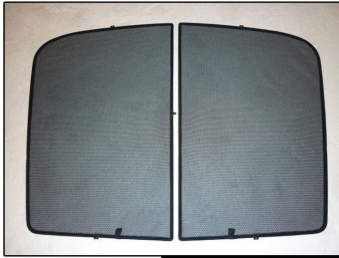

Installation Manual

SAAB 9-3 5DR
SAA-93-5-A

COMPONENTS INCLUDED

SIDE WINDOWS X2

PORT WINDOW X2

TAILGATE WINDOW X2

CL-M02 x 4

CL-M12 x 2

CL-M05 x 4

CL-M14 x 1

Installation

SAAB 9-3 5DR

SAA-93-5-A

SIDE SHADE INSTALLATION

Installation

SAAB 9-3 5DR