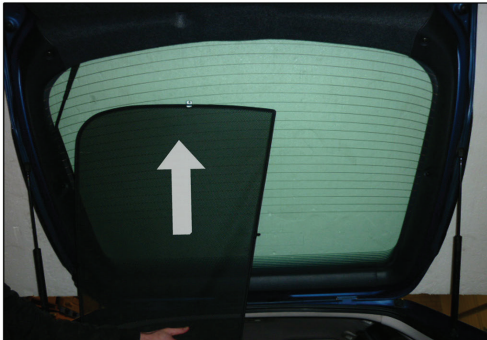

SAAB 9-3 5DR

SAA-93-5-A

PORT SHADE INSTALLATION

X2

Installation

SAAB 9-3 5DR

SAA-93-5-A

TAILGATE SHADE INSTALLATION