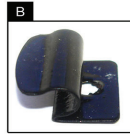

SAAB 9-3 5DR

SAA-93-5-A

PORT SHADE INSTALLATION

X2

Installation

SAAB 9-3 5DR

SAA-93-5-A

TAILGATE SHADE INSTALLATION