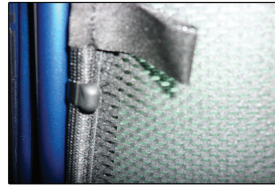

SIDE SHADE INSTALLATION