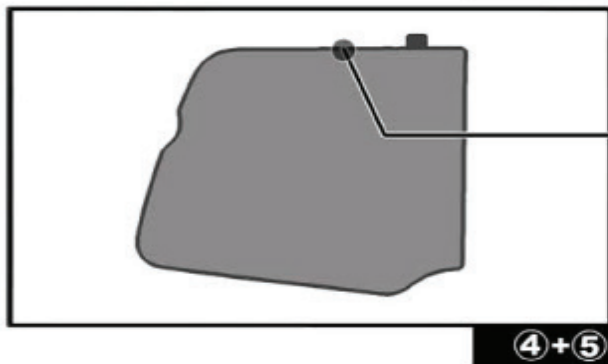

REAR SHADE INSTALLATION