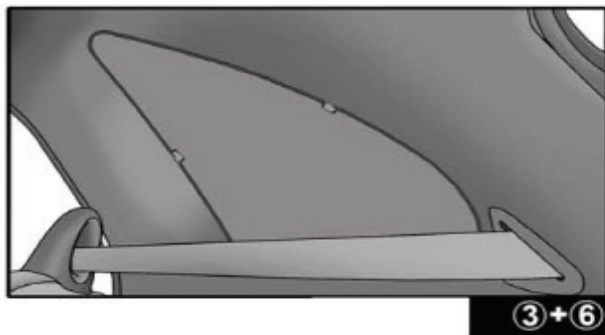

REAR SHADE INSTALLATION