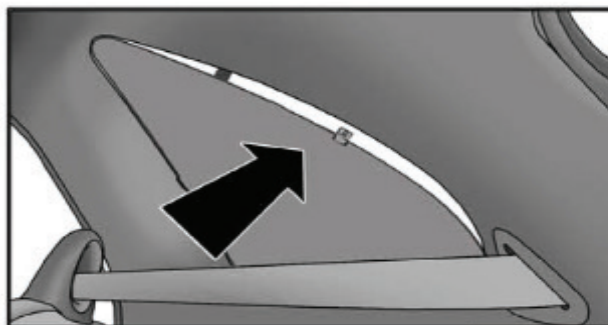

## REAR SHADE INSTALLATION

CL-M02

③+⑥

③+⑥

③+⑥