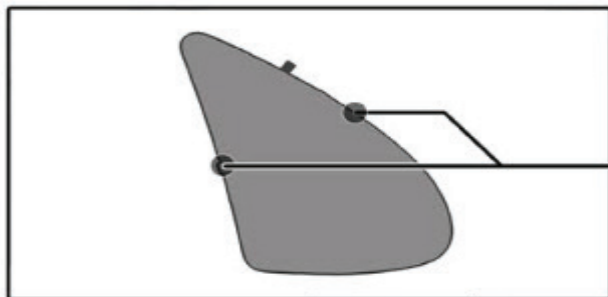

REAR SHADE INSTALLATION