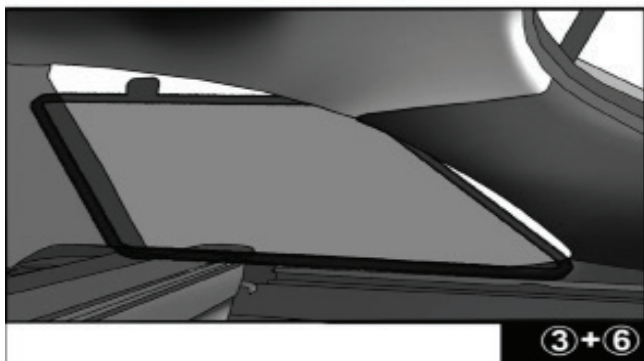

REN-SCEN-5-B

SIDE SHADE INSTALLATION

Installation

RENAULT SCENIC 5DR

REN-SCEN-5-B

QUARTER LIGHT SHADE INSTALLATION

CL-M02

③+⑥