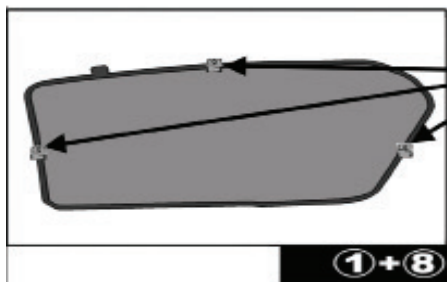

CL-M02 x 6

SIDE SHADE INSTALLATION