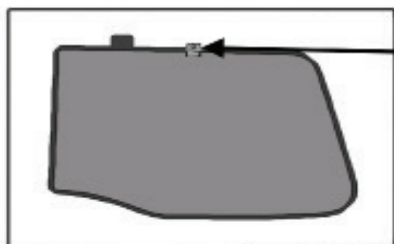

③+⑥

③+⑥

Installation

RENAULT SCENIC 5DR

REN-SCEN-5-B

REAR SHADE INSTALLATION

4+5

Installation