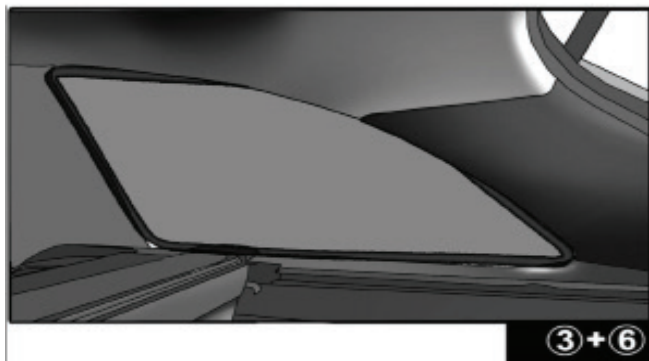

Installation

RENAULT SCENIC 5DR

REN-SCEN-5-B

QUARTER LIGHT SHADE INSTALLATION

CL-M02

③+⑥

③+⑥

③+⑥