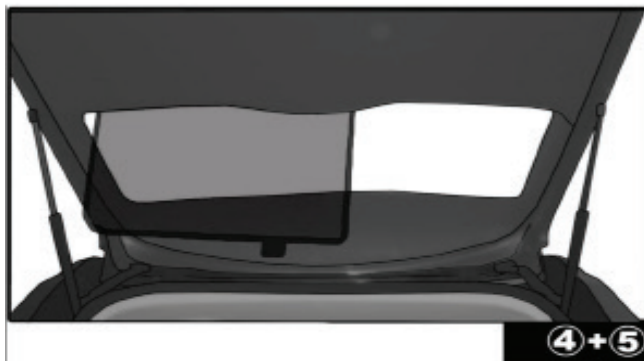

③+⑥

③+⑥

Installation

RENAULT SCENIC 5DR

REN-SCEN-5-B

REAR SHADE INSTALLATION

4+5

Installation