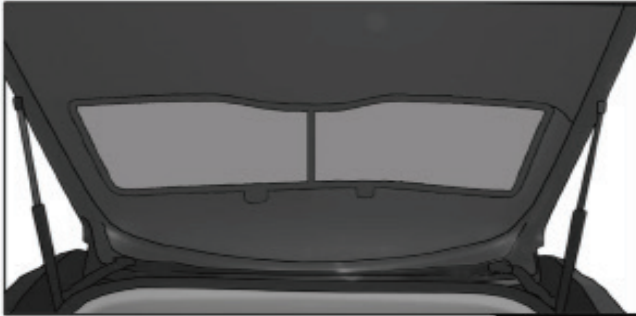

REAR SHADE INSTALLATION