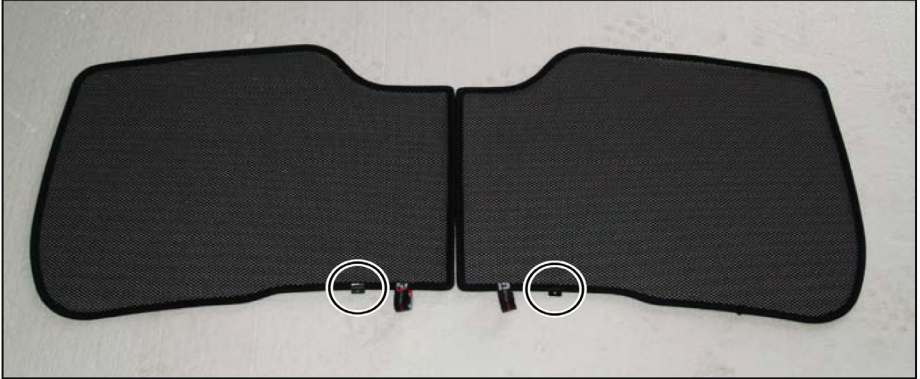

Installation

RENAULT MEGANE ESTATE
REN-MEGA-E-A

REAR SHADE INSTALLATION