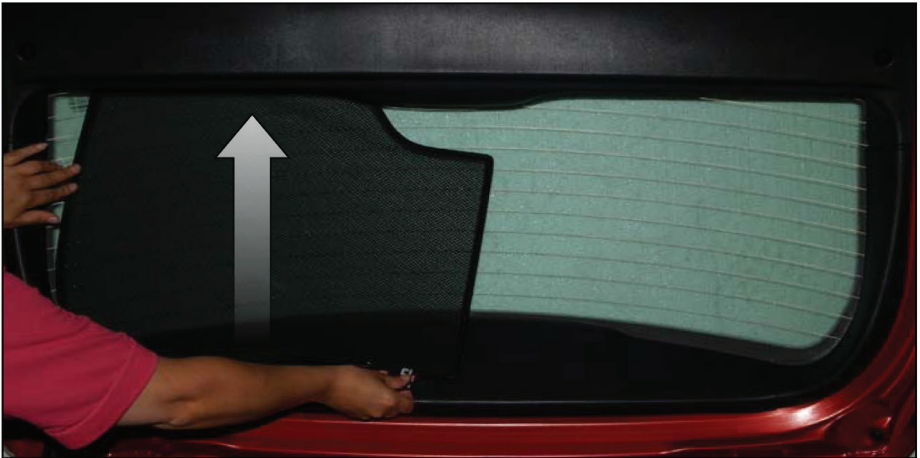

Installation

RENAULT MEGANE ESTATE
REN-MEGA-E-A

REAR SHADE INSTALLATION

X2