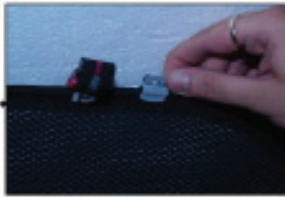

SIDE SHADE INSTALLATION