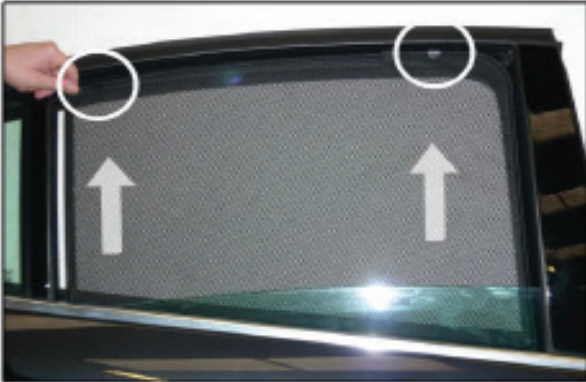

SIDE SHADE INSTALLATION

Installation

RENAULT LAGUNA 5DR
REN-LAGU-5-B

SIDE SHADE INSTALLATION

Installation

RENAULT LAGUNA 5DR

REN-LAGU-5-B

SIDE SHADE INSTALLATION