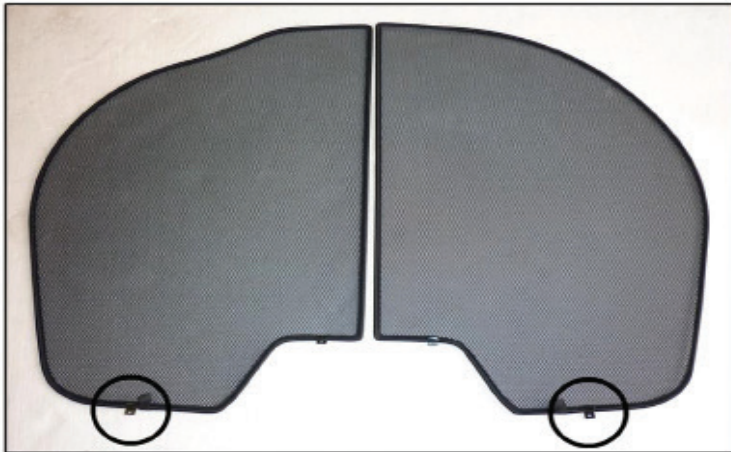

TAILGATE SHADE INSTALLATION