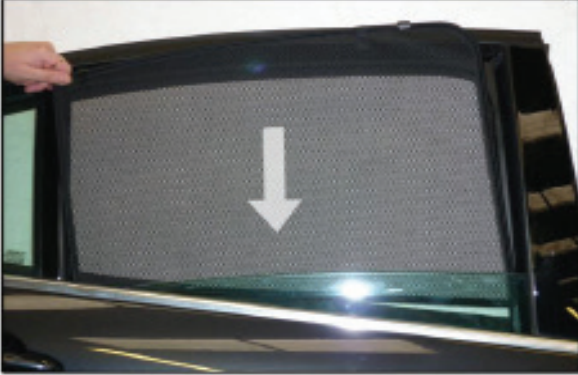

SIDE SHADE INSTALLATION

Installation

RENAULT LAGUNA 5DR
REN-LAGU-5-B

SIDE SHADE INSTALLATION

Installation

RENAULT LAGUNA 5DR

REN-LAGU-5-B

SIDE SHADE INSTALLATION