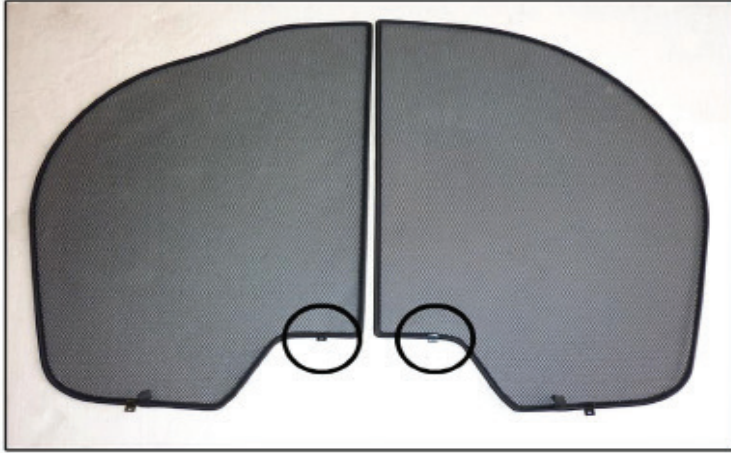

TAILGATE SHADE INSTALLATION