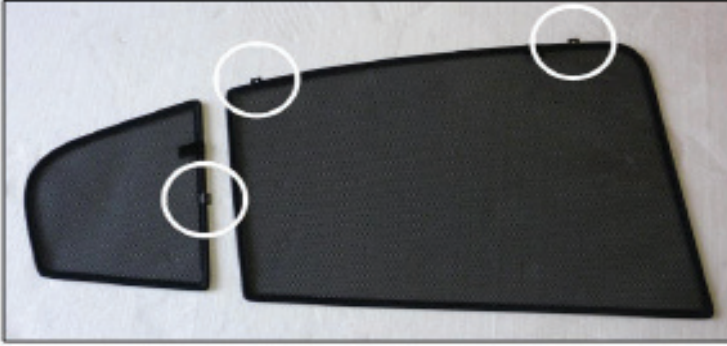

CL-M02 x 8

SIDE SHADE INSTALLATION