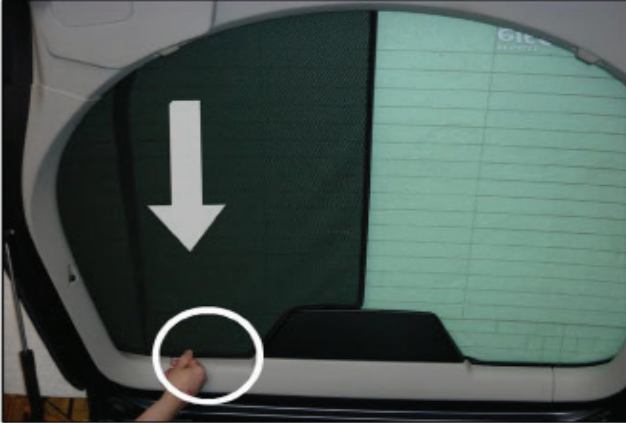

TAILGATE SHADE INSTALLATION