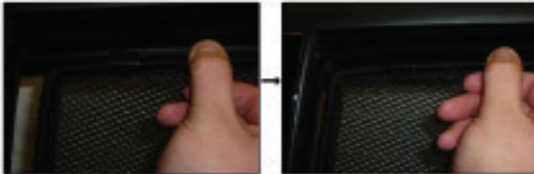

SIDE SHADE INSTALLATION

Installation

RENAULT LAGUNA 5DR
REN-LAGU-5-B

SIDE SHADE INSTALLATION

Installation

RENAULT LAGUNA 5DR

REN-LAGU-5-B

SIDE SHADE INSTALLATION