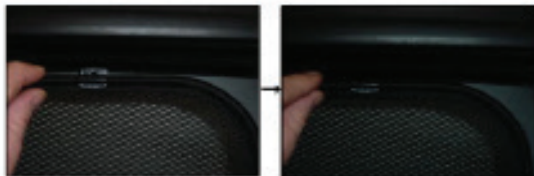

SIDE SHADE INSTALLATION

Installation

RENAULT LAGUNA 5DR
REN-LAGU-5-B

SIDE SHADE INSTALLATION

Installation

RENAULT LAGUNA 5DR

REN-LAGU-5-B

SIDE SHADE INSTALLATION