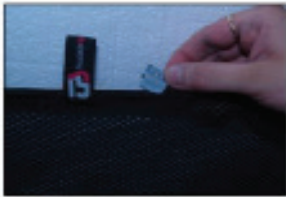

SIDE SHADE INSTALLATION