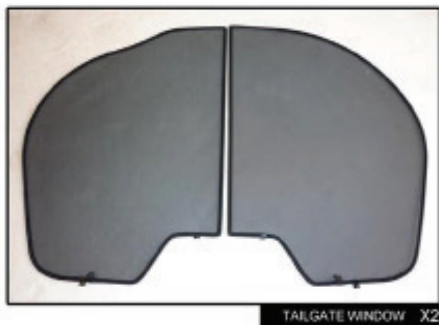

Installation Manual

RENAULT LAGUNA 5DR
REN-LAGU-5-B

COMPONENTS INCLUDED

CL-M02 x 8

CL-M12 x 2

CL-M14 x 1

Installation

RENAULT LAGUNA 5DR
REN-LAGU-5-B

SIDE SHADE INSTALLATION

Installation

RENAULT LAGUNA 5DR
REN-LAGU-5-B

SIDE SHADE INSTALLATION

Installation

RENAULT LAGUNA 5DR

REN-LAGU-5-B

SIDE SHADE INSTALLATION