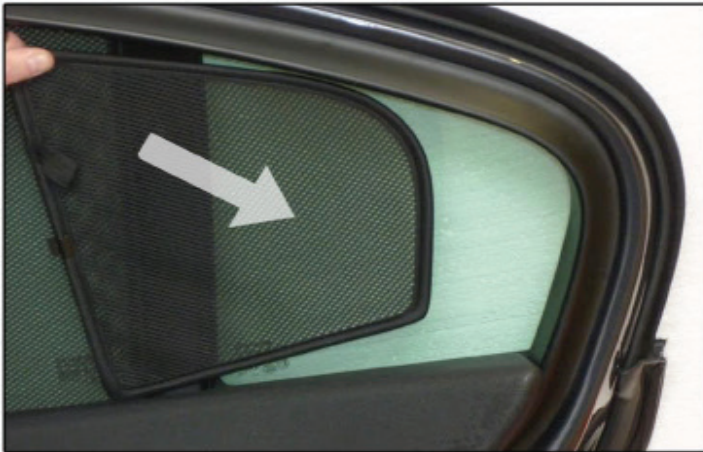

Installation

RENAULT LAGUNA 5DR

REN-LAGU-5-B

SIDE SHADE INSTALLATION

X2