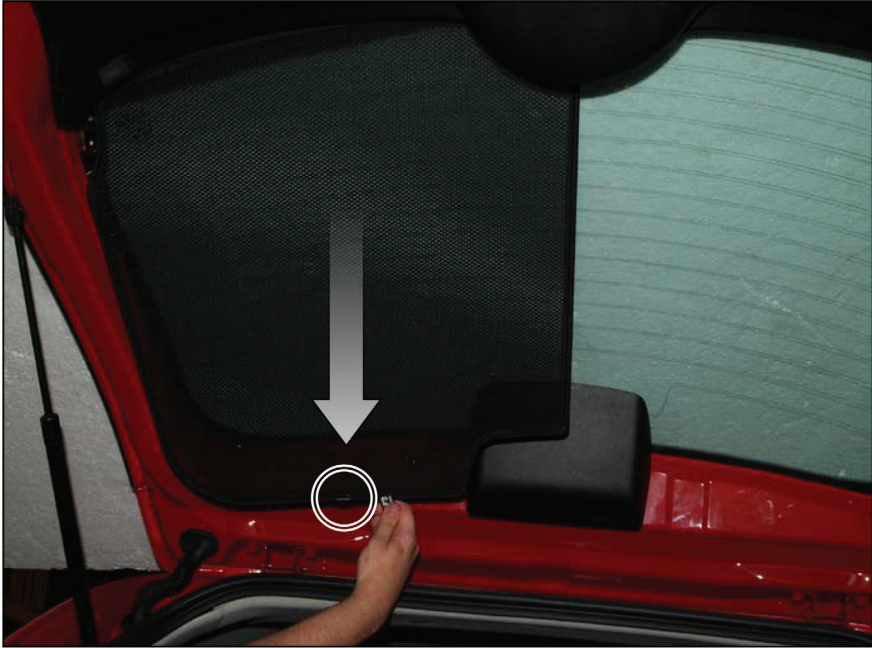

Installation

NISSAN MICRA 3DR

NIS-MICR-3-A

REAR SHADE INSTALLATION