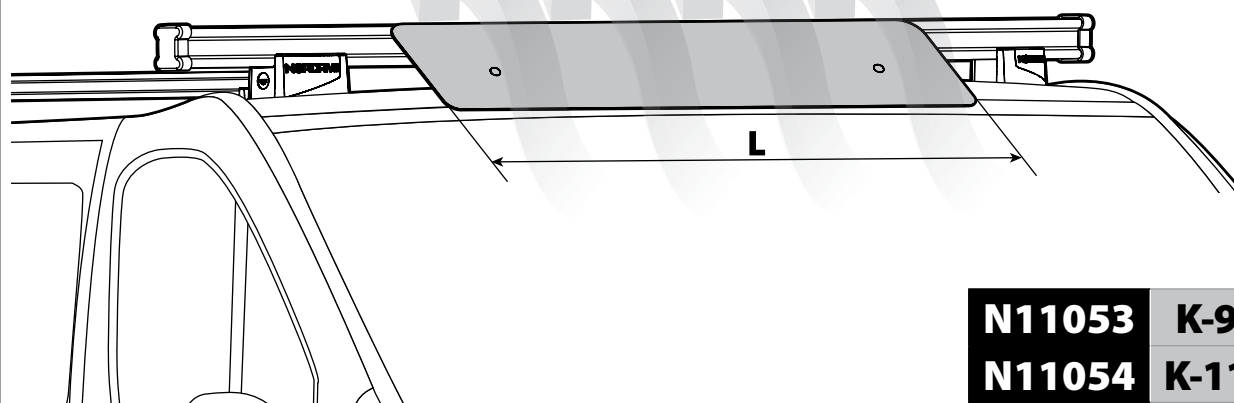

Acciaio / Steel

KARGO ROLLER

N11000	K-0	L = 64 cm
N11003	K-7	L = 96 cm

LOAD STOPS

N11001 K-1

LOAD STOPS

N11002 K-2

SPOILER