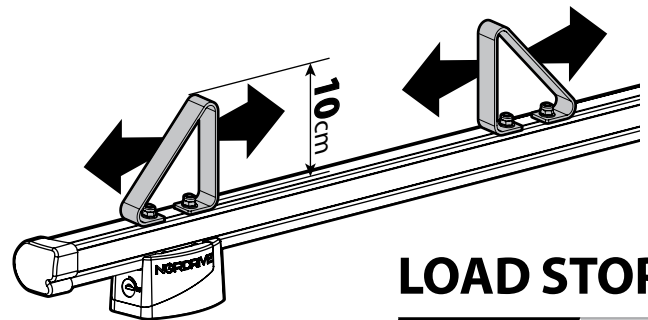

N11053	K-9	L = 95 cm
N11054	K-11	L = 110 cm

OPTIONALS PER / FOR / FÜR:

Kargo-Plus series

Alluminio / Aluminium

KARGO ROLLER

N11030	KP-0	L = 64 cm
N11034	KP-7	L = 96 cm

LOAD STOPS

N11031 KP-1