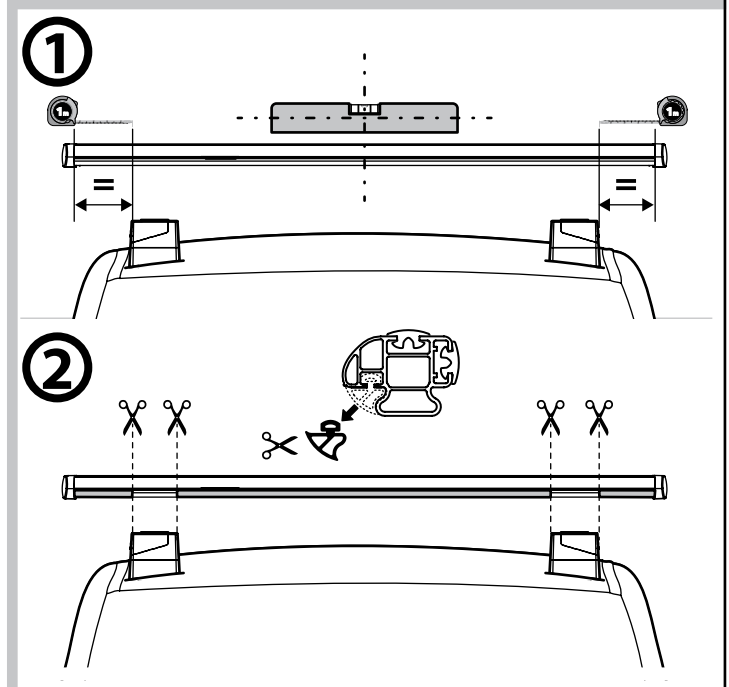

B

Kargo-Plus

ALLUMINIO
Aluminium