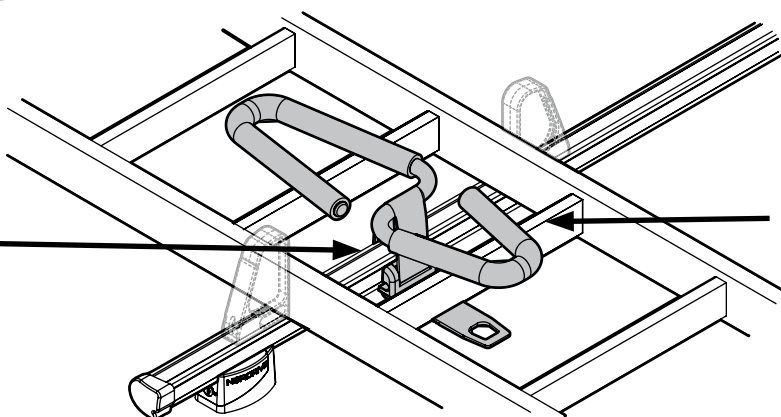

Alluminio / Aluminium

KARGO-TUBE

N11050 T200 L = 205 cm

N11051 T300 L = 305 cm

N11052 T400 L = 405 cm

LADDER HOLDER STRAPS

N11065 U-5

LADDER STEP ADAPTER