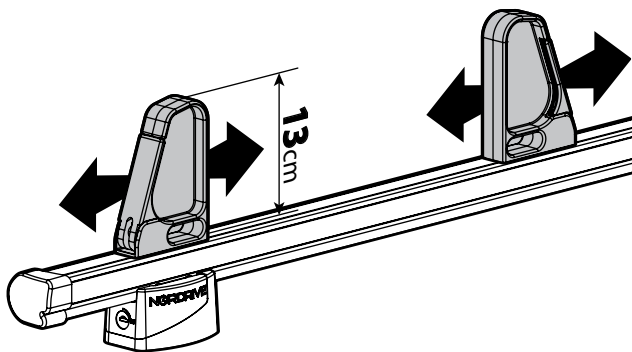

N11053	K-9	L = 95 cm
N11054	K-11	L = 110 cm

OPTIONALS PER / FOR / FÜR:

Kargo-Plus series

Alluminio / Aluminium

KARGO ROLLER

N11030	KP-0	L = 64 cm
N11034	KP-7	L = 96 cm

LOAD STOPS

N11031 KP-1