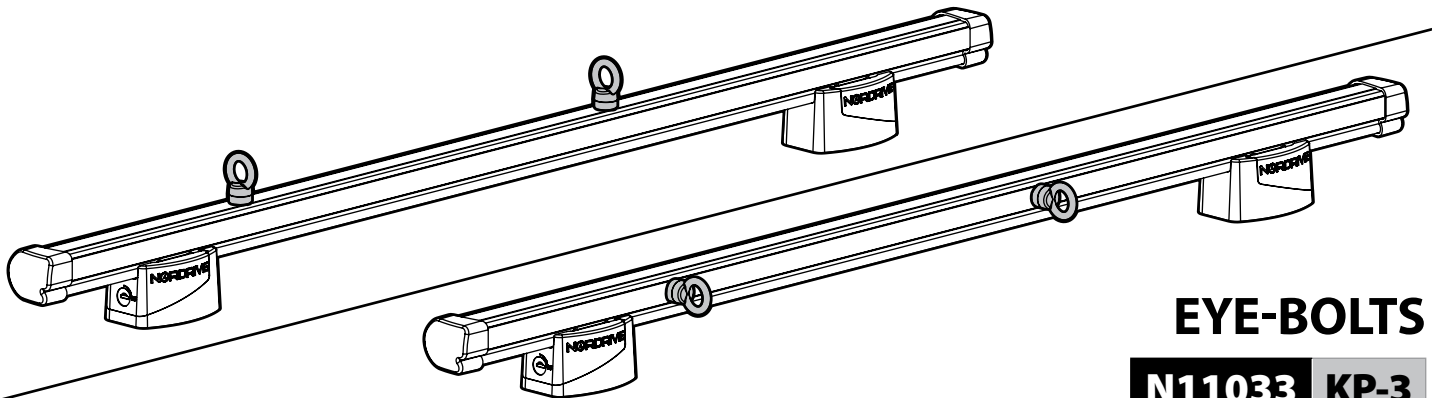

N11053	K-9	L = 95 cm
N11054	K-11	L = 110 cm

OPTIONALS PER / FOR / FÜR:

Kargo-Plus series

Alluminio / Aluminium

KARGO ROLLER

N11030	KP-0	L = 64 cm
N11034	KP-7	L = 96 cm

LOAD STOPS

N11031 KP-1