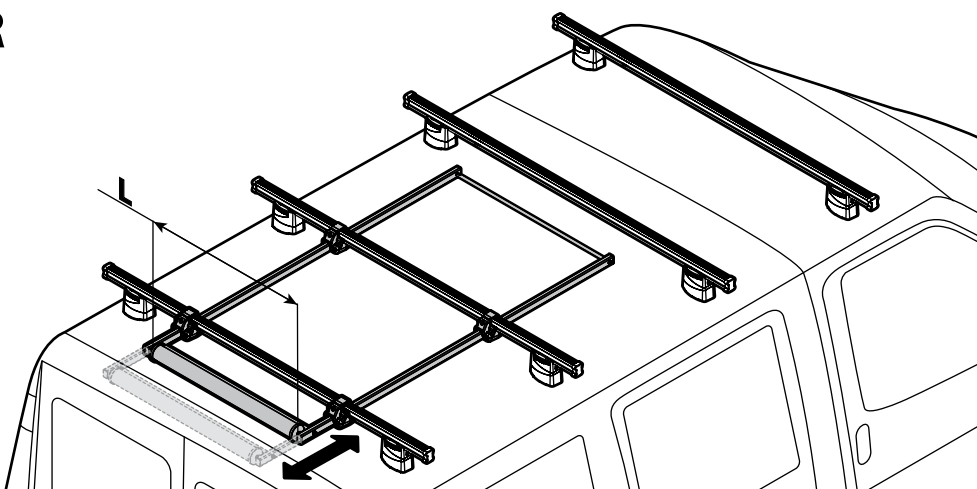

EXTENSION ROLLER

N11020 U-0 L = 64 cm

N11021 U-7 L = 96 cm

NORDRIVE®
TRANSPORT SOLUTIONS

NORDRIVE® is a registered trademark of
LAMPA S.p.A.
Via G. Rossa 53/55, 46019 Viadana (MN) ITALY
Tel. +39 0375 820700
UNI EN ISO 9001:2008 Certified Company
www.nordrive.it
www.lampa.it

91CA0384 r04