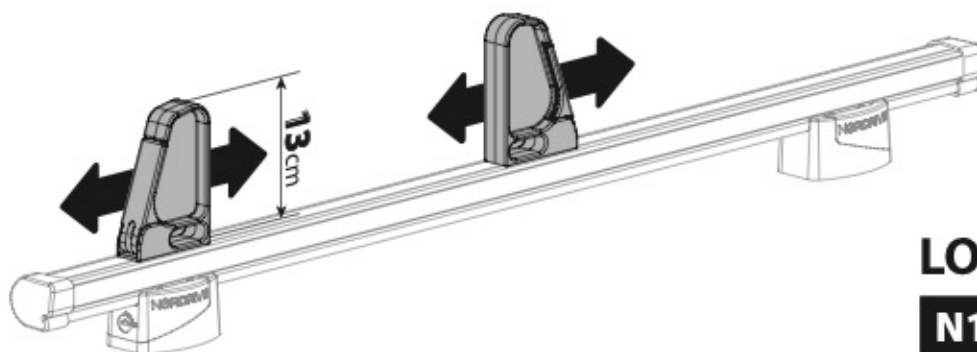

N11002 K-2

OPTIONALS

Kargo-Plus series

Alluminio / Aluminium

KARGO ROLLER

N11030	KP-0	L = 64 cm
N11034	KP-7	L = 96 cm

LOAD STOPS

N11031 KP-1