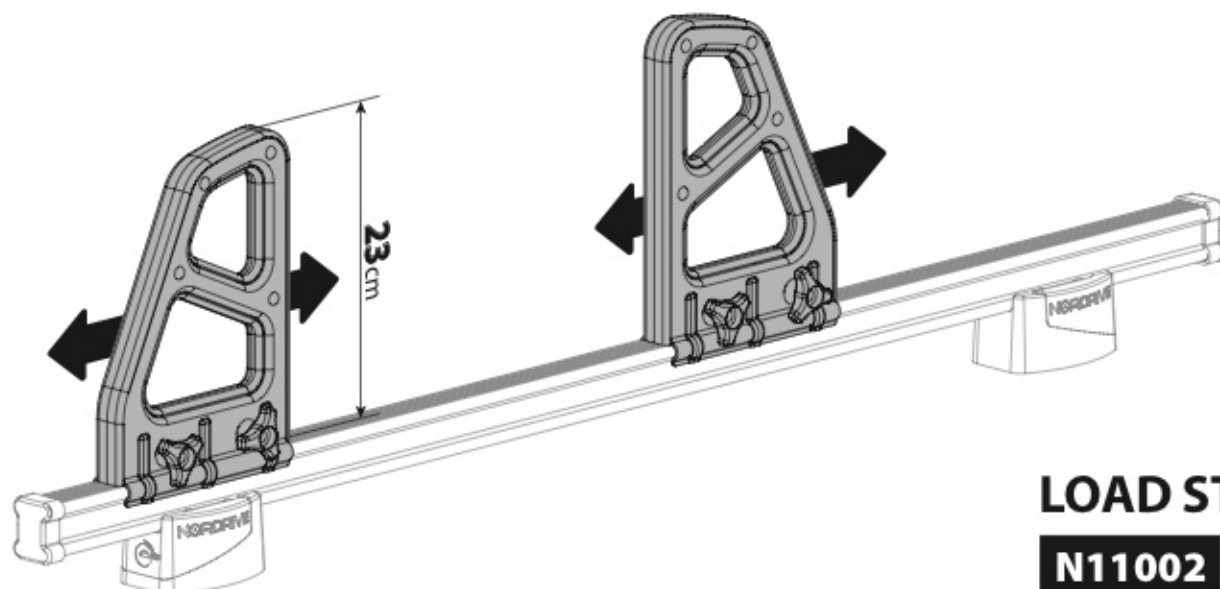

OPTIONALS

Kargo series

Acciaio / Steel

KARGO ROLLER

N11000	K-0	L = 64 cm
N11003	K-7	L = 96 cm

LOAD STOPS

N11001 K-1

LOAD STOPS