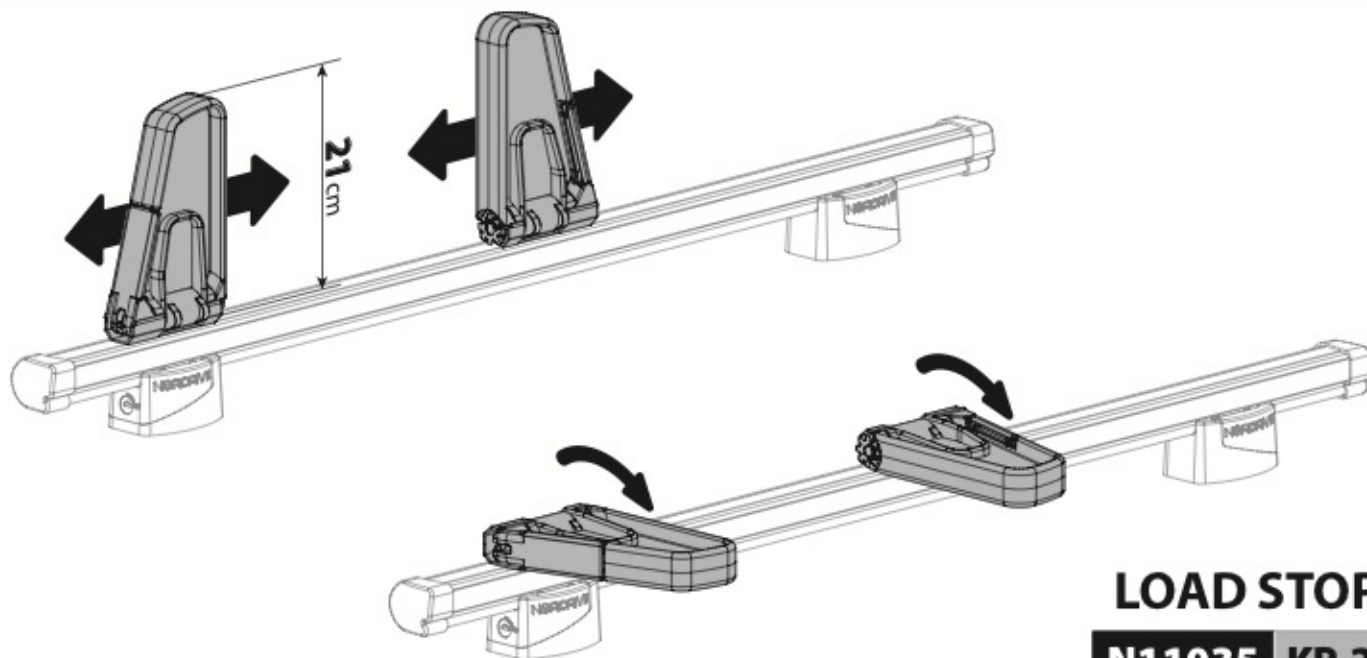

LOAD STOPS

N11035 KP-20

EYE-BOLTS

N11033 KP-3

OPTIONALS

Kargo series

Acciaio / Steel

Kargo-Plus series