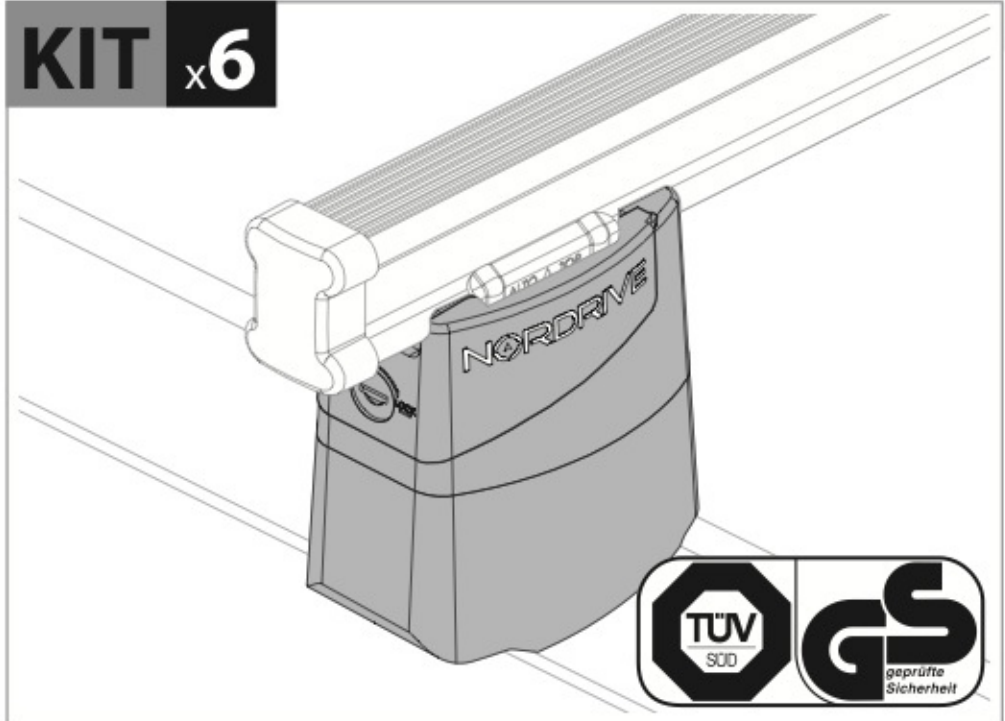

- (I) ISTRUZIONI DI MONTAGGIO
- (GB) FITTING INSTRUCTIONS
- (D) MONTAGEANLEITUNG
- (F) INSTRUCTIONS DE MONTAGE
- (E) INSTRUCCIONES DE MONTAJE
- (P) INSTRUÇÕES DE MONTAGEM
- (NL) MONTAGE-INSTRUCTIES
- (S) MONTERINGSANVISNING
- (FIN) ASENNUSOHJE
- (EST) PAIGALDUSJUHEND
- (LAT) STIPRINĀŠANAS INSTRUKCIJA
- (LT) PRITVIRTINIMO INSTRUKCIJOS
- (PL) INSTRUKCJA MONTAŻU
- (RUS) Инструкции по установке
- (CZ) NÁVOD NA MONTÁŽ
- (SK) NÁVOD NA MONTÁŽ
- (SLO) NAVODILA ZA PRITRJEVANJE
- (HR) UPUTA ZA SASTAVLJANJE
- (H) A FELSZERELÉS MÓDJA
- (GR) Οδηγίες συναρμολόγησης
- (TR) MONTAJ TALIMATLARI
- (BG) ИНСТРУКЦИИ ЗА МОНТАЖ
- (SRB) UPUTSTVA ZA MONTAŽU

KIT x6

(I) PER (GB) FOR (F) POUR (D) FÜR