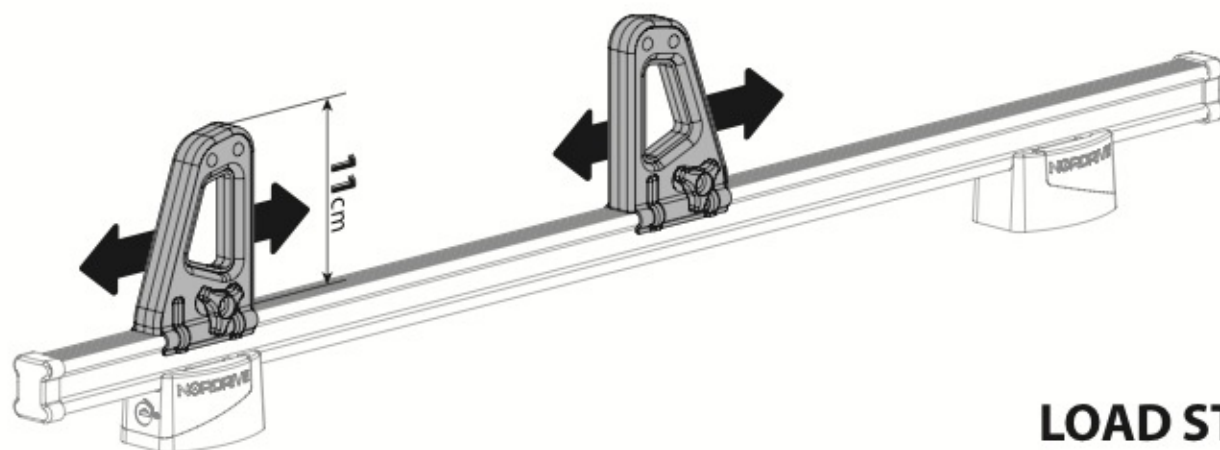

OPTIONALS

Kargo series

Acciaio / Steel

KARGO ROLLER

N11000	K-0	L = 64 cm
N11003	K-7	L = 96 cm

LOAD STOPS

N11001 K-1

LOAD STOPS