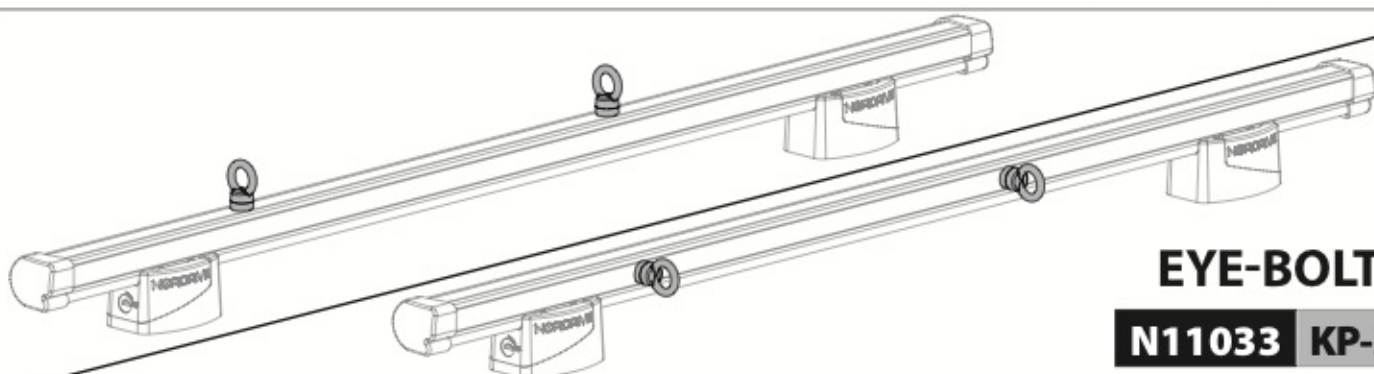

LOAD STOPS

N11035 KP-20