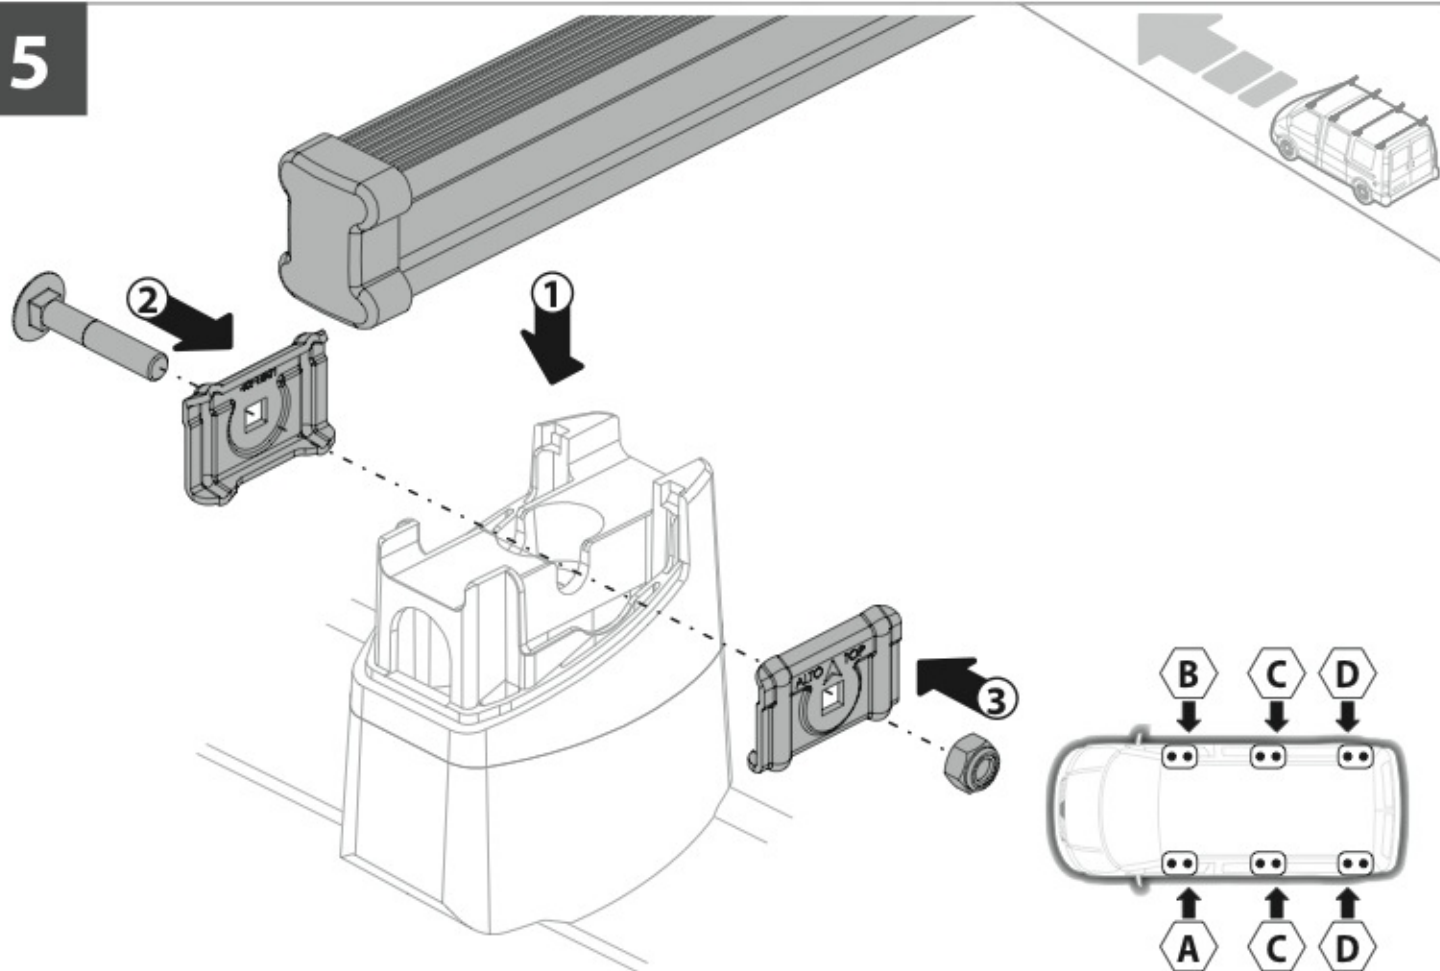

Kargo series

Acciaio / Steel

4

Kargo-Plus series

Alluminio / Aluminium

1

2

5