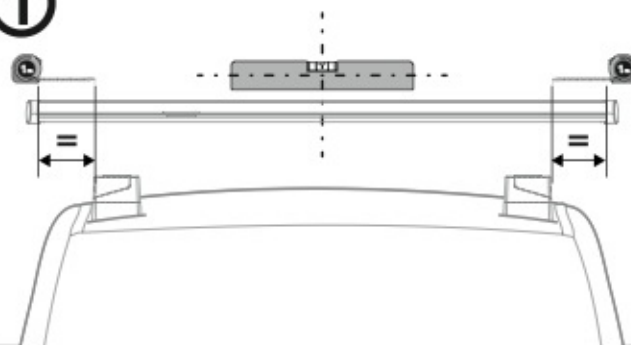

Kargo-Plus series

Alluminio / Aluminium

1