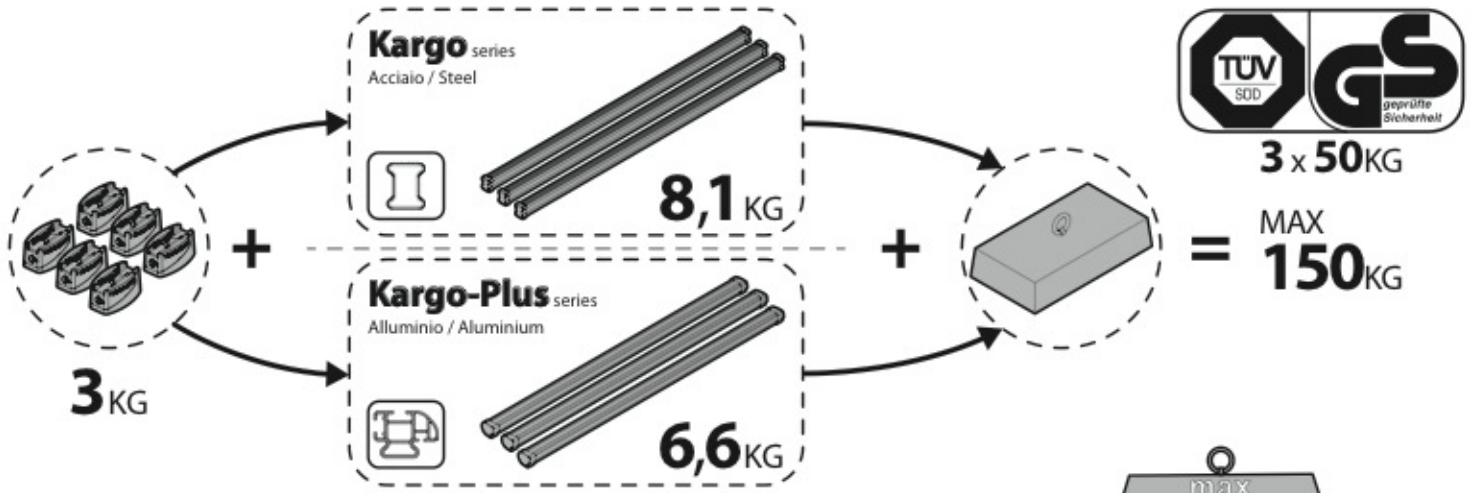

KIT x6

(I) PER (GB) FOR (F) POUR (D) FÜR

Kargo series

Acciaio / Steel

Art. **N10010** x3

Kargo-Plus series

Alluminio / Aluminium

Art. **N10040** x3

NORDRIVE[®]
TRANSPORT SOLUTIONS

max:
???kg

NORDRIVE®

TRANSPORT SOLUTIONS

Art. **N30293**

70PL001 x6

x3

76PL001 x6