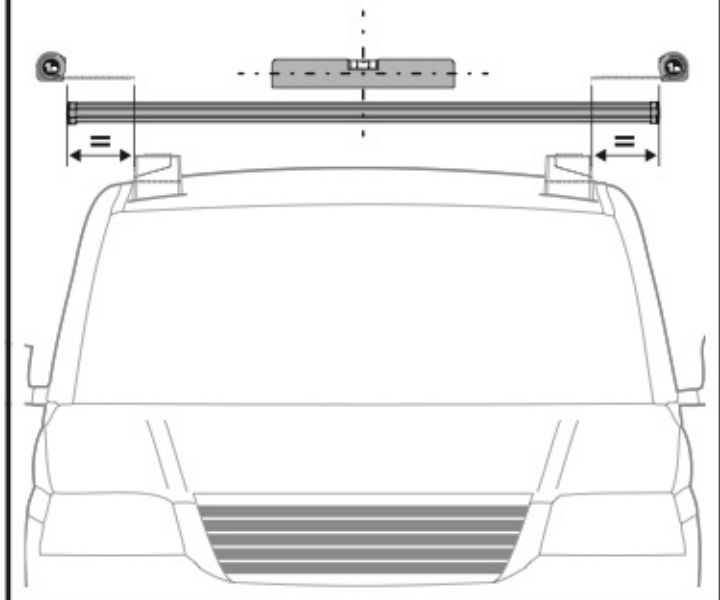

Kargo series

Acciaio / Steel

4