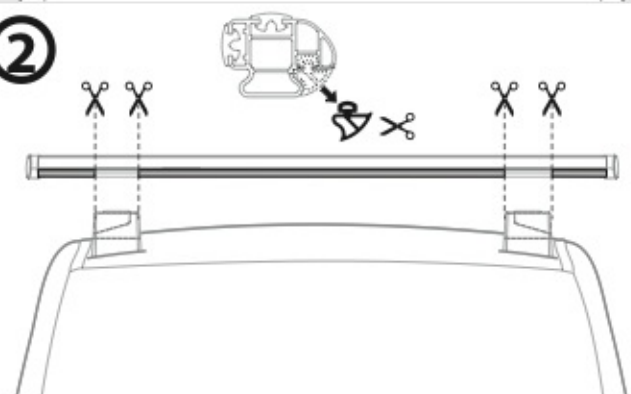

Kargo series

Acciaio / Steel

4

Kargo-Plus series

Alluminio / Aluminium

1

2

5