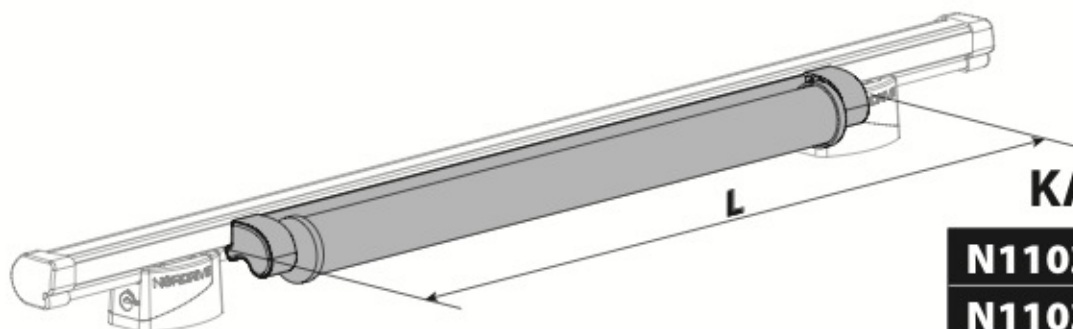

OPTIONALS

Kargo-Plus series

Alluminio / Aluminium

KARGO ROLLER

N11030	KP-0	L = 64 cm
N11034	KP-7	L = 96 cm