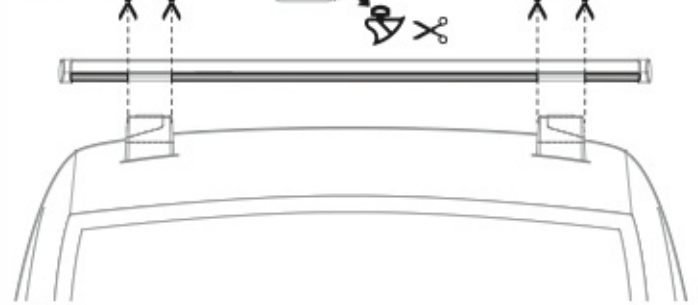

Kargo series

Acciaio / Steel

4

Kargo-Plus series

Alluminio / Aluminium

1

2

5