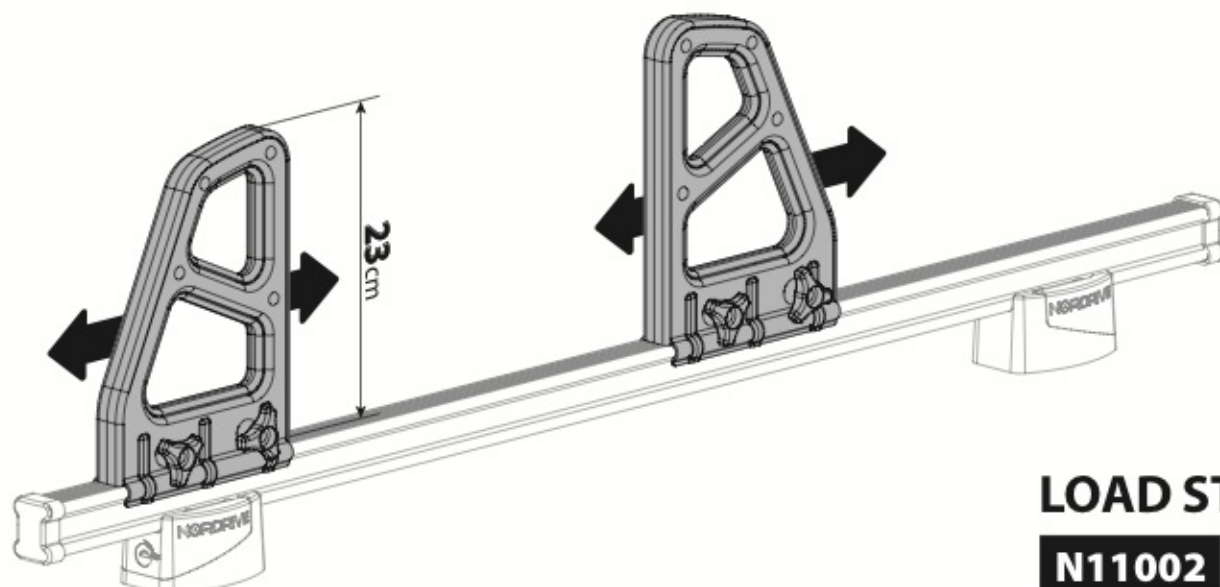

Acciaio / Steel

KARGO ROLLER

N11000	K-0	L = 64 cm
N11003	K-7	L = 96 cm

LOAD STOPS

N11001 K-1

LOAD STOPS

N11002 K-2

OPTIONALS