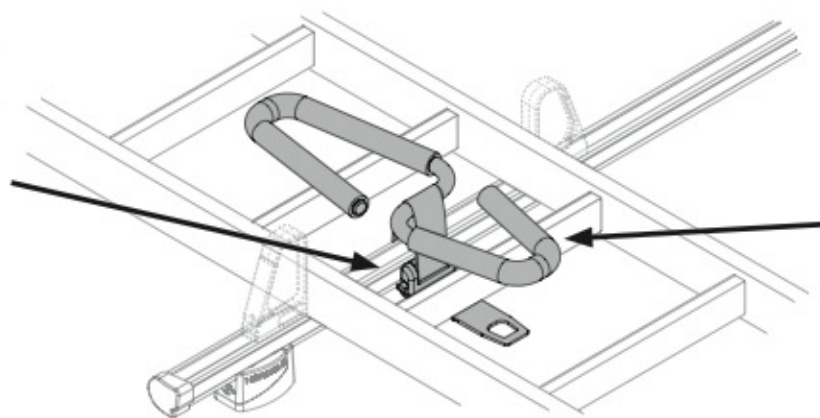

LADDER HOLDER STRAPS

N11065

U-5

Acciaio
Steel

Alluminio
Aluminium

LADDER STEP ADAPTER

N11067

U-6

Acciaio
Steel

Alluminio
Aluminium