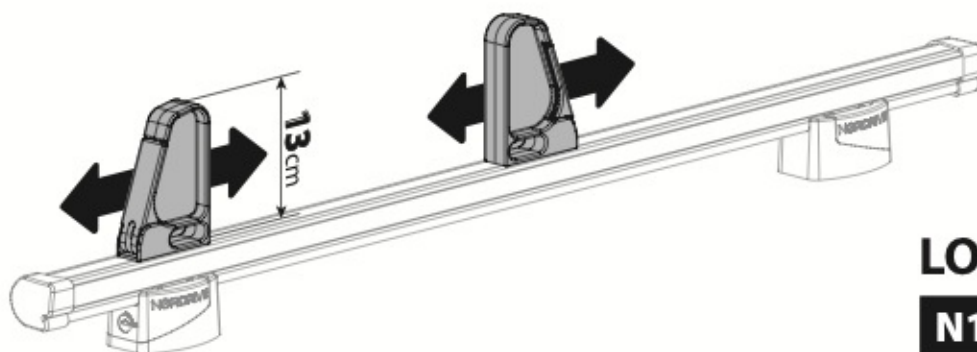

Kargo-Plus series

Alluminio / Aluminium

KARGO ROLLER

N11030	KP-0	L = 64 cm
N11034	KP-7	L = 96 cm

LOAD STOPS

N11031 KP-1

LOAD STOPS

N11035 KP-20