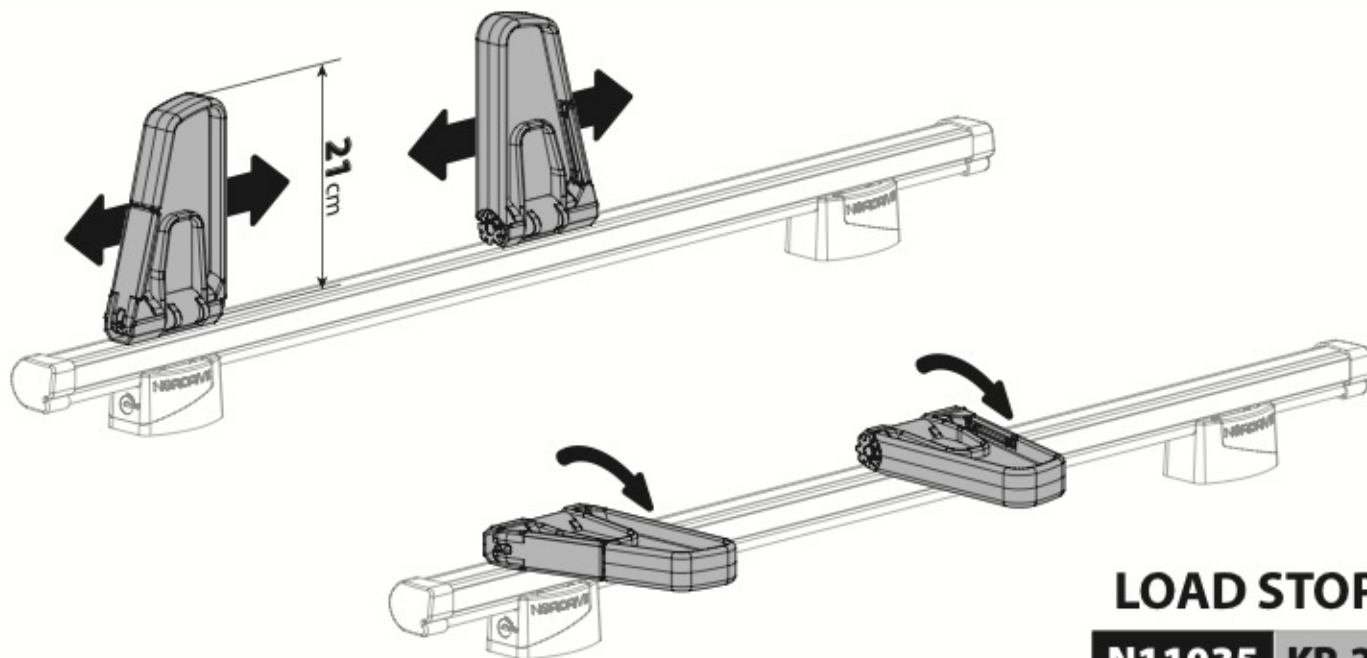

Kargo-Plus series

Alluminio / Aluminium

KARGO ROLLER

N11030	KP-0	L = 64 cm
N11034	KP-7	L = 96 cm

LOAD STOPS

N11031 KP-1

LOAD STOPS

N11035 KP-20