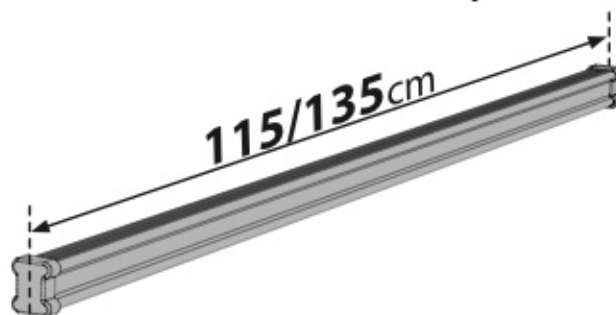

Kargo series

Acciaio / Steel

Art. **N10000/05** x2