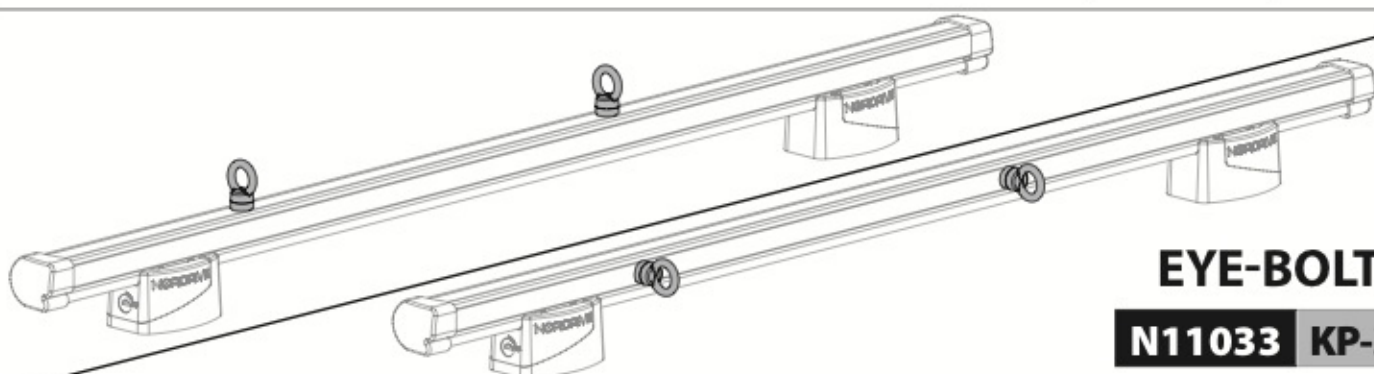

Kargo-Plus series

Alluminio / Aluminium

KARGO ROLLER

N11030	KP-0	L = 64 cm
N11034	KP-7	L = 96 cm

LOAD STOPS

N11031 KP-1

LOAD STOPS

N11035 KP-20