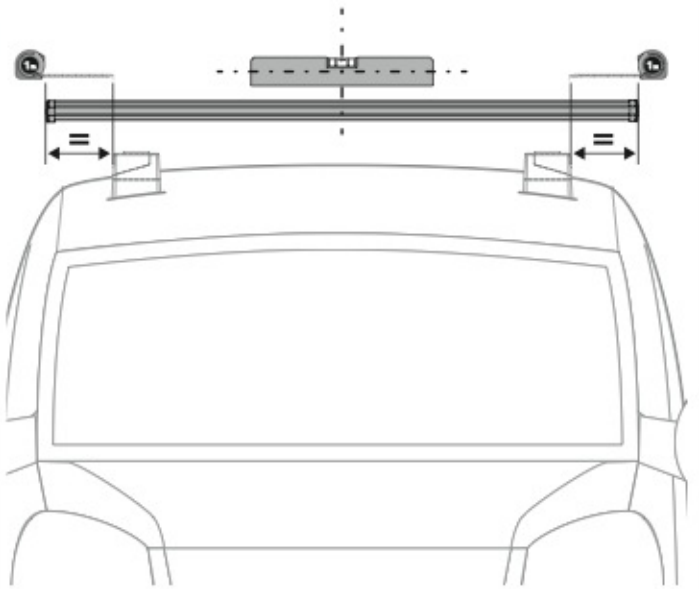

Kargo series

Acciaio / Steel

4