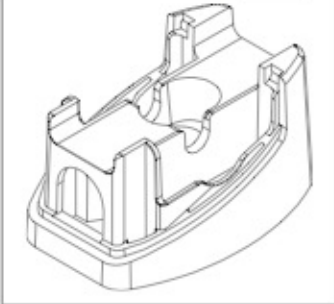

NORDRIVE®

TRANSPORT SOLUTIONS

Art. **N30112**

70PL001 x4

x3

76PL001 x4

00PL009 x4