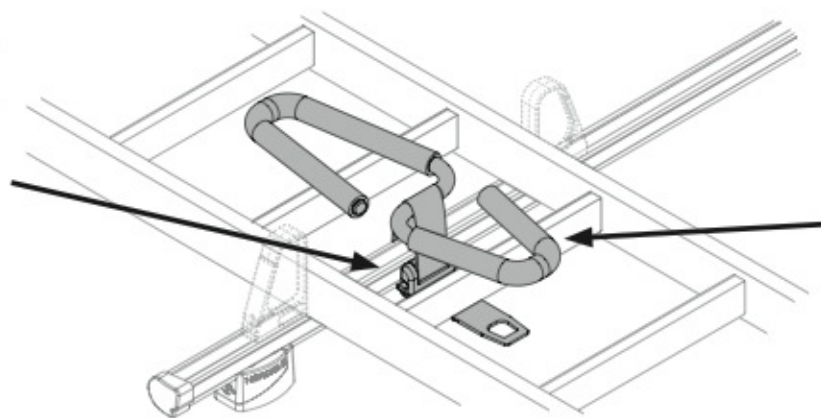

LADDER HOLDER STRAPS

N11065 U-5

Acciaio
Steel

Alluminio
Aluminium

LADDER STEP ADAPTER

N11067 U-6

Acciaio
Steel

Alluminio
Aluminium