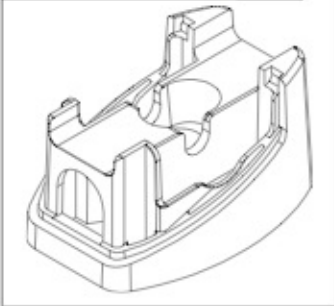

NORDRIVE®

TRANSPORT SOLUTIONS

Art. **N30103**

70PL001 x6

x3

76PL001 x6

00PL019 x6