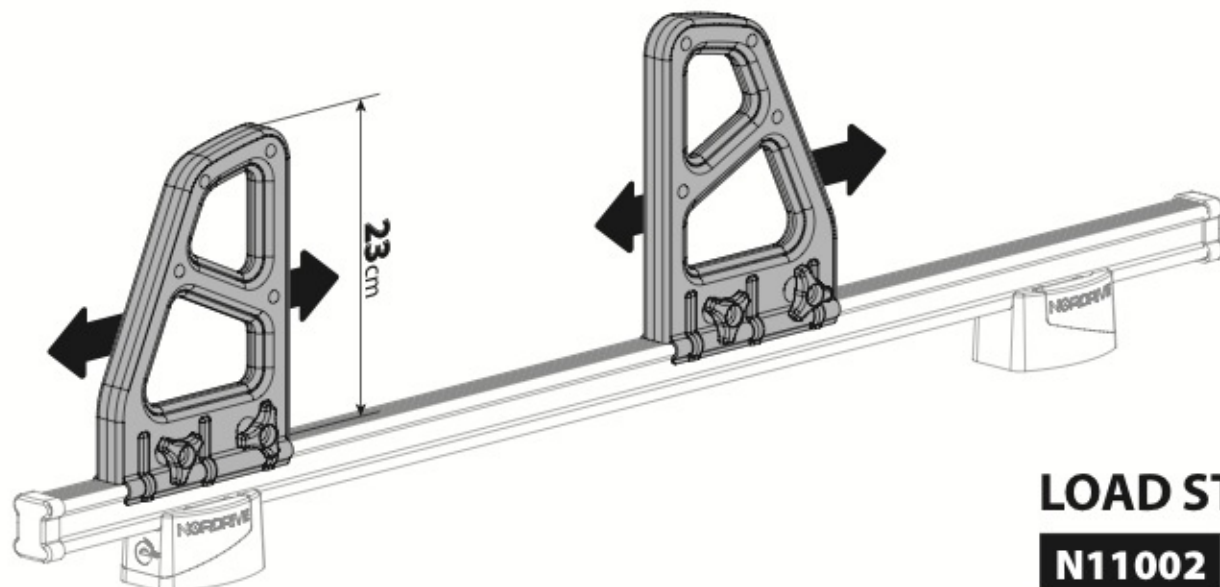

LOAD STOPS

N11002 K-2