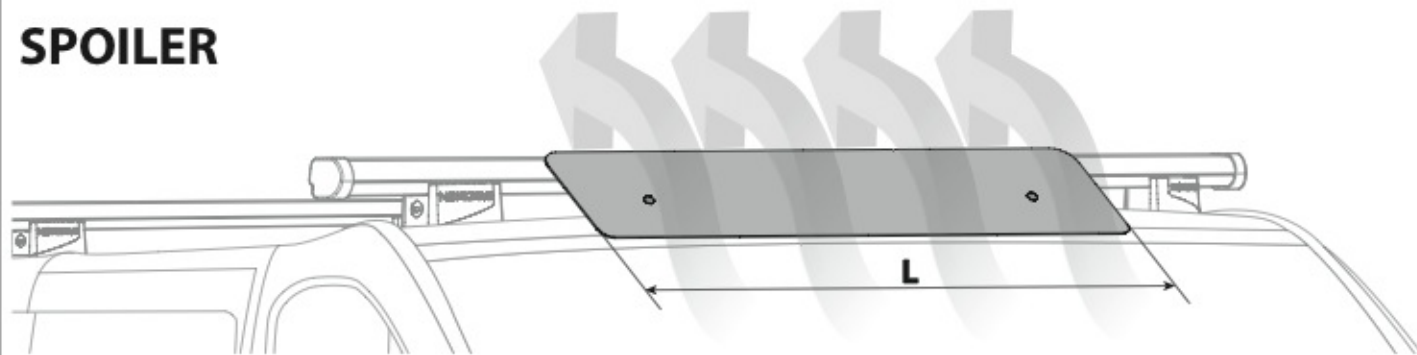

Kargo series

Acciaio / Steel

Kargo-Plus series

Alluminio / Aluminium

N11053	K-9		L = 95 cm
N11054	K-11		L = 110 cm

N11057	KP-9		L = 95 cm
N11058	KP-11		L = 110 cm

SPOILER

LADDER HOLDER STRAPS