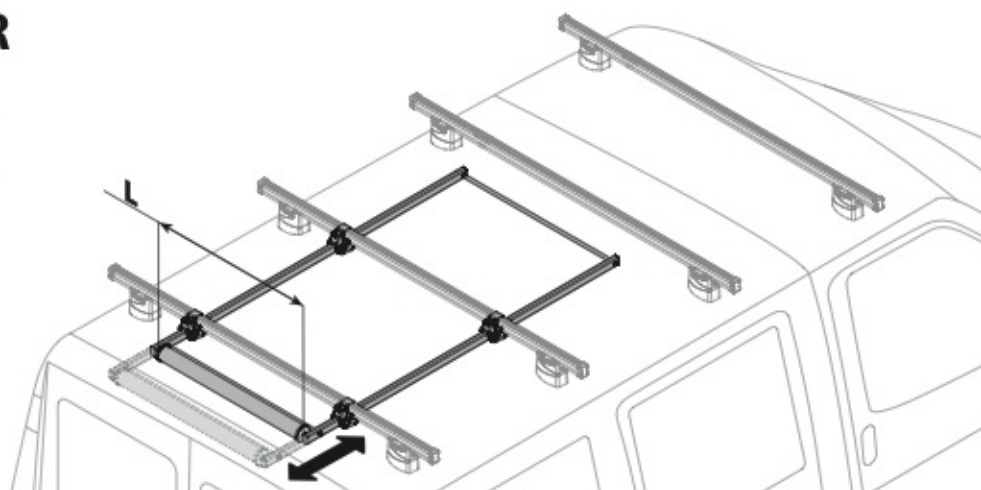

N11020 U-0 L = 64 cm

N11021 U-7 L = 96 cm

Acciaio
Steel

Alluminio
Aluminium

NORDRIVE[®]
TRANSPORT SOLUTIONS

is a registered trade mark of
LAMPA S.p.A.
46019 Viadana (MN) ITALY
Ditta certificata UNI EN ISO 9001:2008
www.nordrive.it
www.lampa.it