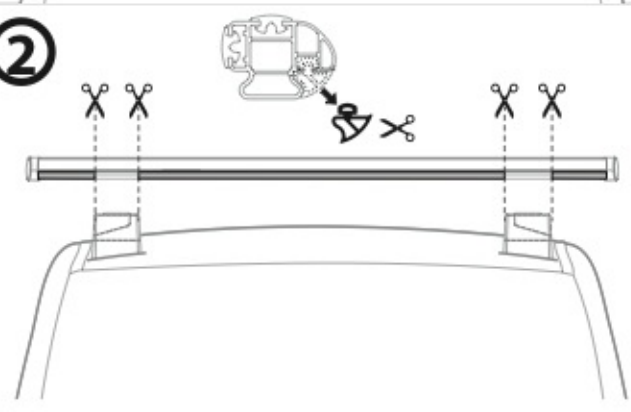

Kargo series

Acciaio / Steel

6

Kargo-Plus series

Alluminio / Aluminium

1

2

7