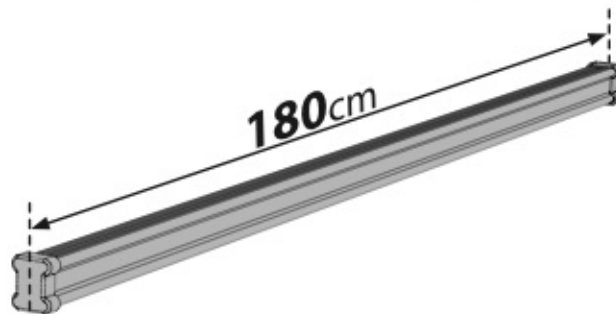

Kargo series

Acciaio / Steel

Art. **N10015** x3