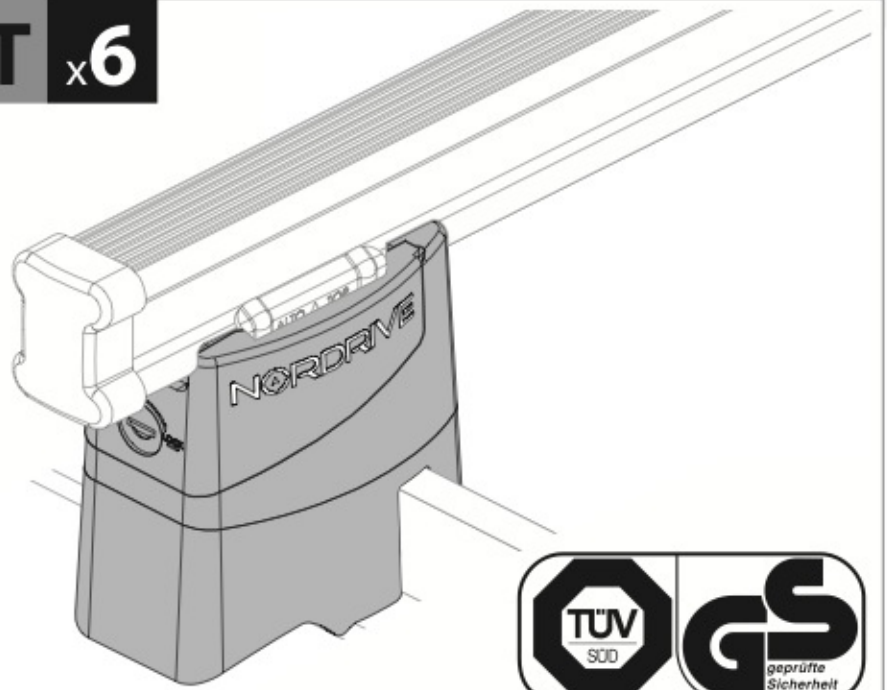

- (I) ISTRUZIONI DI MONTAGGIO
- (GB) FITTING INSTRUCTIONS
- (D) MONTAGEANLEITUNG
- (F) INSTRUCTIONS DE MONTAGE
- (E) INSTRUCCIONES DE MONTAJE
- (P) INSTRUÇÕES DE MONTAGEM
- (NL) MONTAGE-INSTRUCTIES
- (S) MONTERINGSANVISNING
- (FIN) ASENNUSOHJE
- (EST) PAIGALDUSJUHEND
- (LAT) STIPRINĀŠANAS INSTRUKCIJA
- (LT) PRITVIRTINIMO INSTRUKCIJOS
- (PL) INSTRUKCJA MONTAŻU
- (RUS) Инструкции по установке
- (CZ) NÁVOD NA MONTÁŽ
- (SK) NÁVOD NA MONTÁŽ
- (SLO) NAVODILA ZA PRITRJEVANJE
- (HR) UPUTA ZA SASTAVLJANJE
- (H) A FELSZERELÉS MÓDJA
- (GR) Οδηγίες συναρμολόγησης
- (TR) MONTAJ TALIMATLARI
- (BG) ИНСТРУКЦИИ ЗА МОНТАЖ
- (SRB) UPUTSTVA ZA MONTAŽU

KIT x6

(I) PER (GB) FOR (F) POUR (D) FÜR