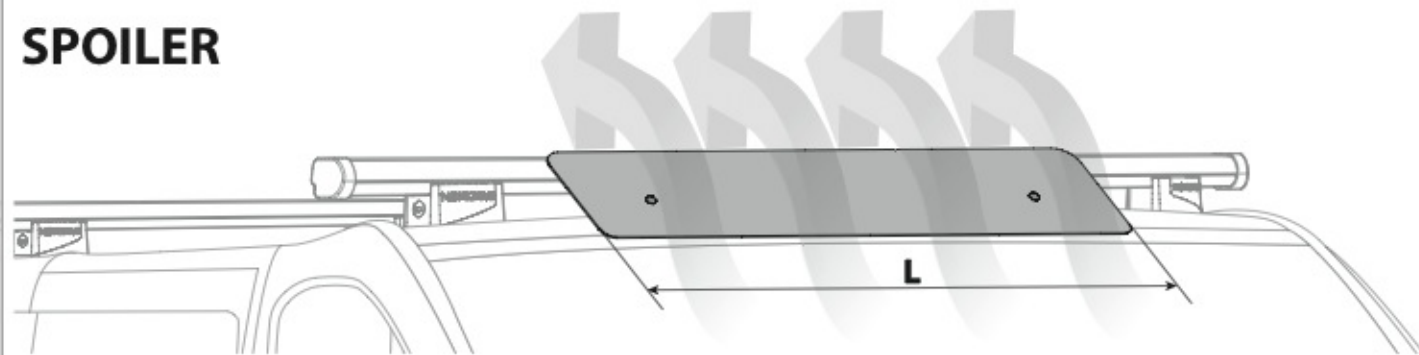

OPTIONALS

Kargo series

Acciaio / Steel

Kargo-Plus series

Alluminio / Aluminium

N11053	K-9		L = 95 cm
N11054	K-11		L = 110 cm

N11057	KP-9		L = 95 cm
N11058	KP-11		L = 110 cm

SPOILER