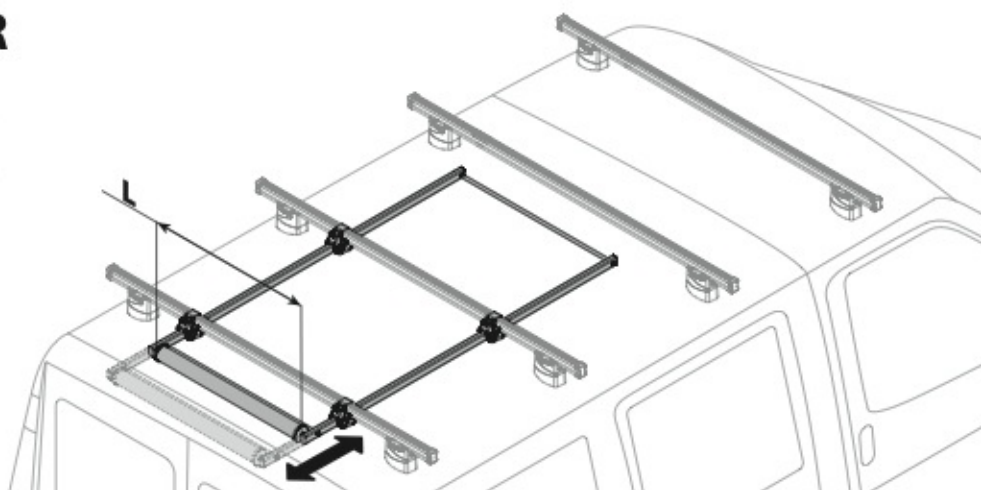

Alluminio
Aluminium

EXTENSION ROLLER

N11020 U-0 L = 64 cm

N11021 U-7 L = 96 cm

Acciaio
Steel

Alluminio
Aluminium

NORDRIVE[®]
TRANSPORT SOLUTIONS

is a registered trade mark of
LAMPA S.p.A.
46019 Viadana (MN) ITALY
Ditta certificata UNI EN ISO 9001:2008
www.nordrive.it
www.lampa.it