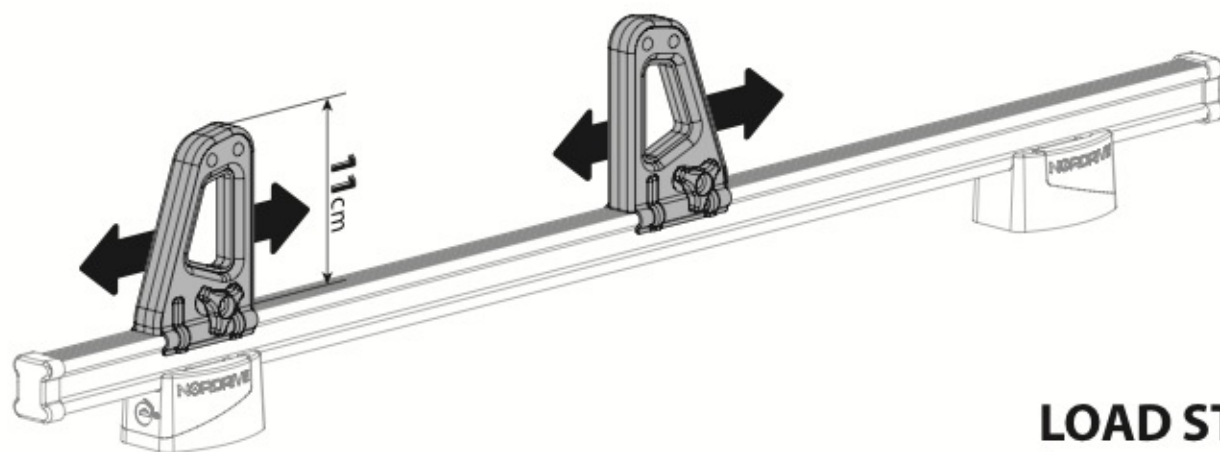

9

OPTIONALS

Kargo series

Acciaio / Steel

KARGO ROLLER

| | | |
|---------------|------------|-----------|
| N11000 | K-0 | L = 64 cm |
| N11003 | K-7 | L = 96 cm |

LOAD STOPS

N11001 K-1