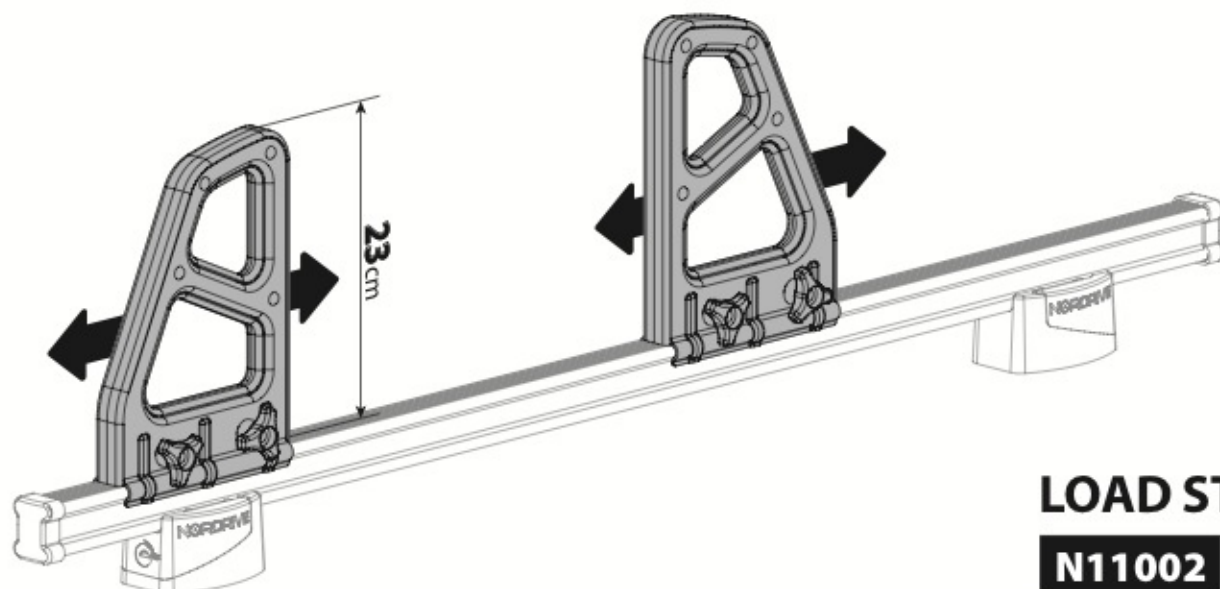

9

OPTIONALS

Kargo series

Acciaio / Steel

KARGO ROLLER

| | | |
|---------------|------------|-----------|
| N11000 | K-0 | L = 64 cm |
| N11003 | K-7 | L = 96 cm |

LOAD STOPS

N11001 K-1