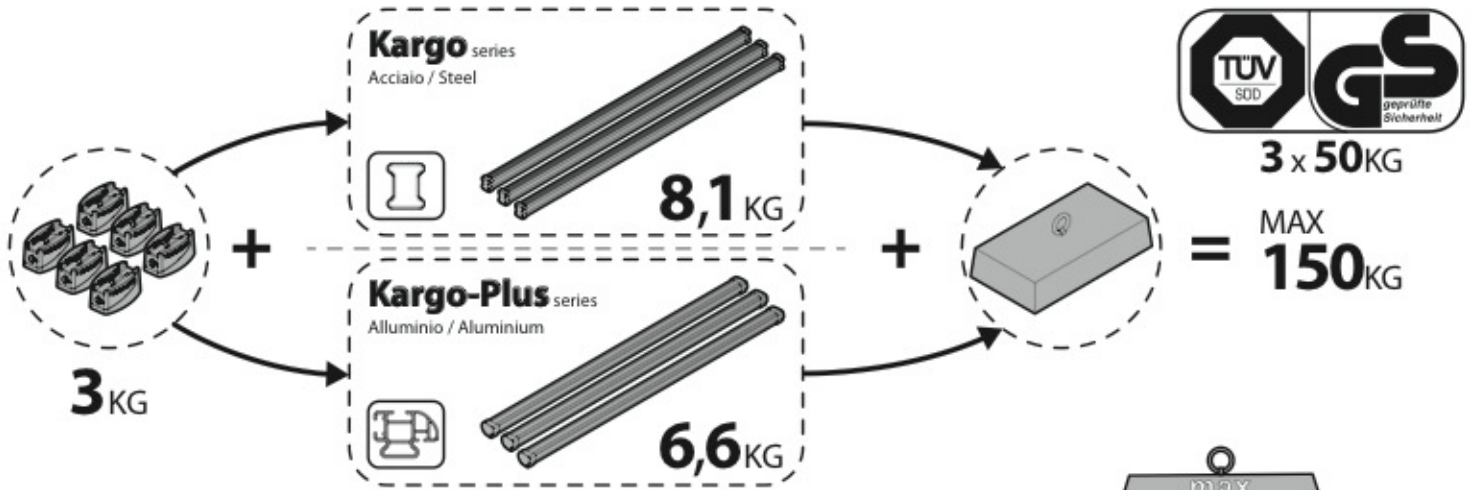

NORDRIVE[®]
TRANSPORT SOLUTIONS

max:
???kg

NORDRIVE®

TRANSPORT SOLUTIONS

Art. **N30093**

70PL001 x6

x3

76PL001 x6