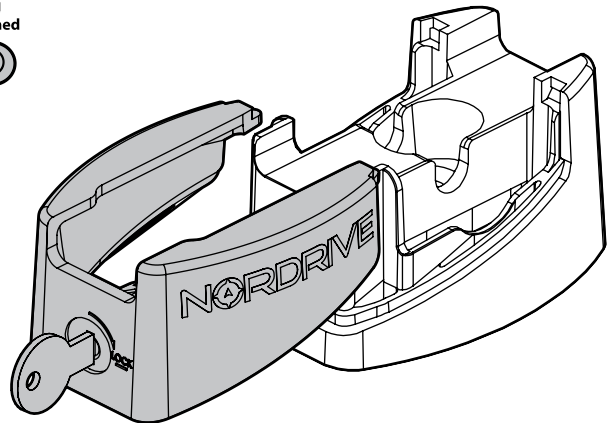

NORDRIVE®

TRANSPORT SOLUTIONS

Art. **N30082**