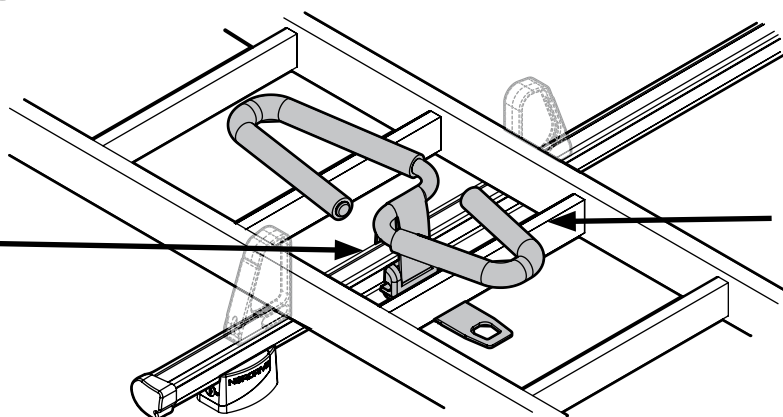

## SPOILER

<b>N11057</b>	<b>KP-9</b>	L = 95 cm
<b>N11058</b>	<b>KP-11</b>	L = 110 cm

**OPTIONALS** PER / FOR / FÜR:

**Kargo** series

Acciaio / Steel

**Kargo-Plus**  
series

Alluminio / Aluminium

**KARGO-TUBE**

<b>N11050</b>	<b>T200</b>	L = 205 cm
<b>N11051</b>	<b>T300</b>	L = 305 cm
<b>N11052</b>	<b>T400</b>	L = 405 cm

**LADDER HOLDER STRAPS**

**N11065** U-5

**LADDER STEP ADAPTER**

**N11067** U-6

**EXTENSION ROLLER**