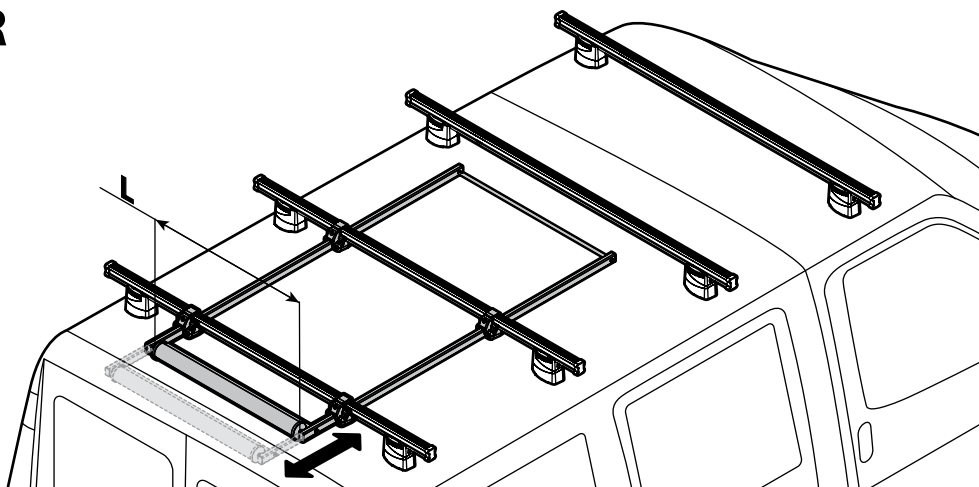

EXTENSION ROLLER

N11020	U-0	L = 64 cm
N11021	U-7	L = 96 cm

- (I) Lotto di produzione da comunicare per eventuali ricambi
- (GB) Production lot number to be communicated for any spare parts
- (F) Lot de production à communiquer pour toute pièce de rechange
- (D) Produktionscharge für eventuelle Ersatzteile
- (E) Lote de producción a comunicar por cualquier repuesto

Lot.

NORDRIVE®
TRANSPORT SOLUTIONS

NORDRIVE® is a registered trademark of
LAMPA S.p.A.
Via G. Rossa 53/55, 46019 Viadana (MN) ITALY
Tel. +39 0375 820700
UNI EN ISO 9001:2008 Certified Company
www.nordrive.it
www.lampa.it