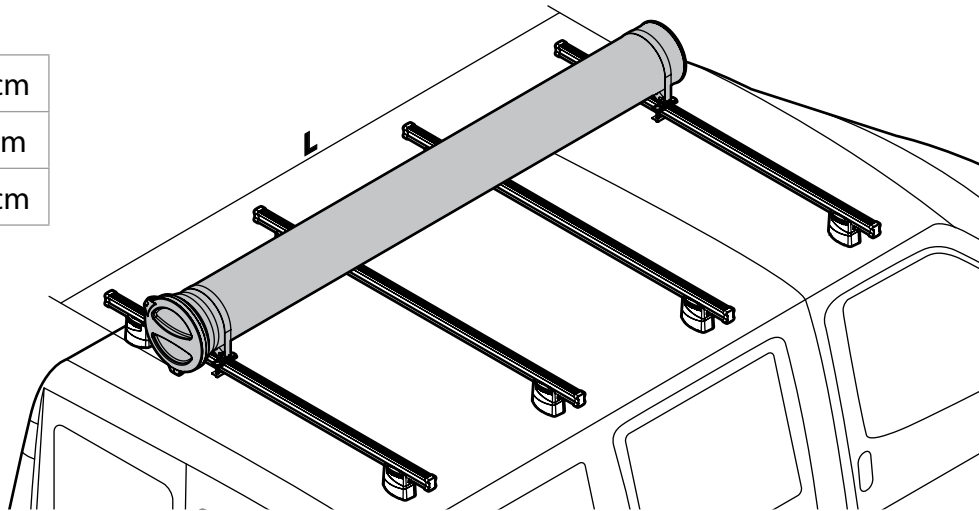

<b>N11050</b>	<b>T200</b>	L = 205 cm
<b>N11051</b>	<b>T300</b>	L = 305 cm
<b>N11052</b>	<b>T400</b>	L = 405 cm

**LADDER HOLDER STRAPS**

**N11065** U-5

**LADDER STEP ADAPTER**

**N11067** U-6

**EXTENSION ROLLER**