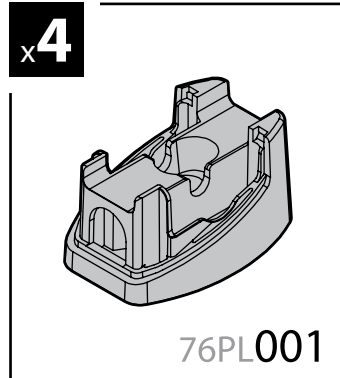

NORDRIVE®

TRANSPORT SOLUTIONS

Art. **N30082**