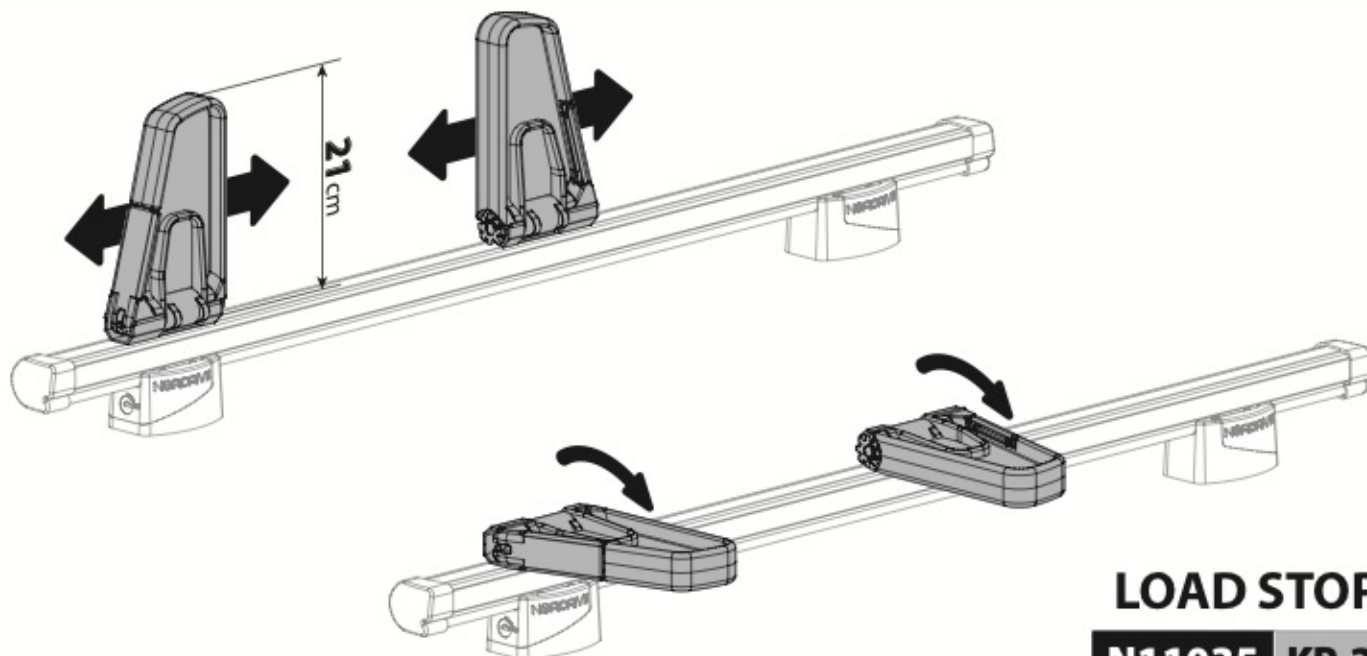

LOAD STOPS

N11035 KP-20

EYE-BOLTS

N11033 KP-3

OPTIONALS

Kargo series

Acciaio / Steel

Kargo-Plus series