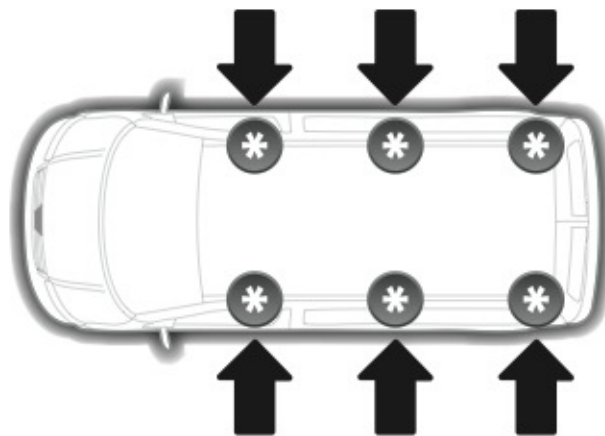

Kargo-Plus series

Alluminio / Aluminium

Art. **N10040** x3

NORDDRIVE[®]
TRANSPORT SOLUTIONS

max:
???kg

NORDRIVE®

TRANSPORT SOLUTIONS

Art. **N30073**