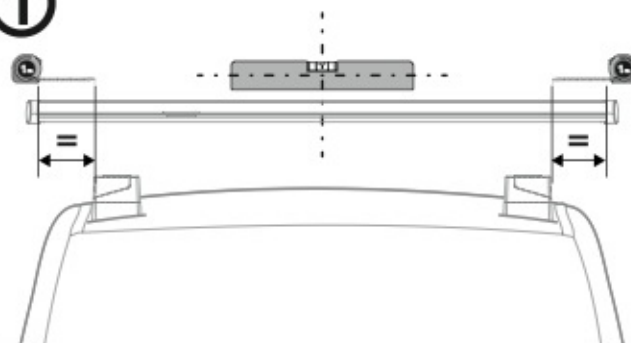

Kargo-Plus series

Alluminio / Aluminium

1