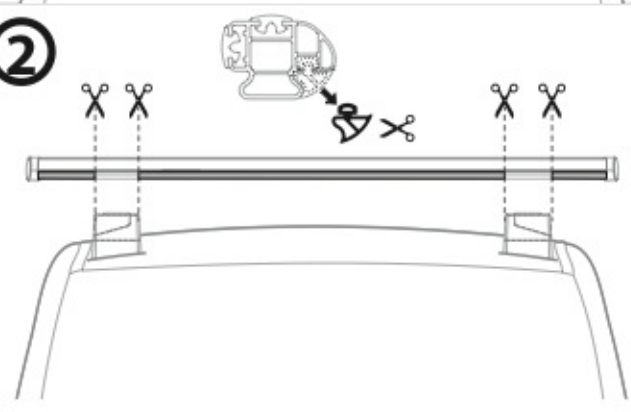

Kargo series

Acciaio / Steel

9

Kargo-Plus series

Alluminio / Aluminium

1

2

10