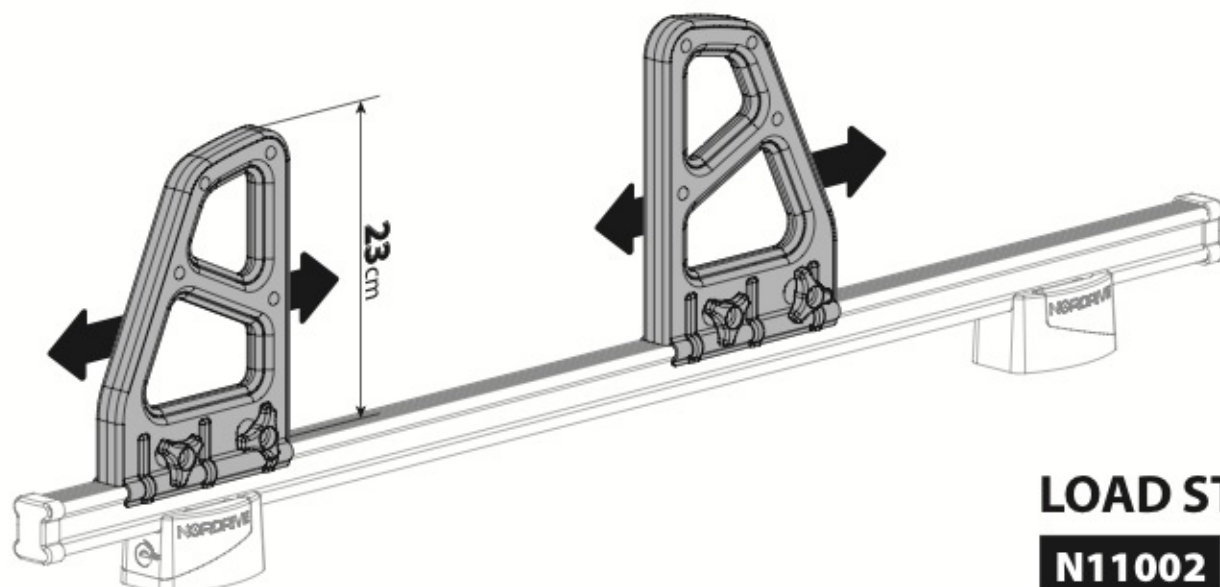

OPTIONALS

Kargo series

Acciaio / Steel

KARGO ROLLER

N11000	K-0	L = 64 cm
N11003	K-7	L = 96 cm

LOAD STOPS

N11001 K-1

LOAD STOPS