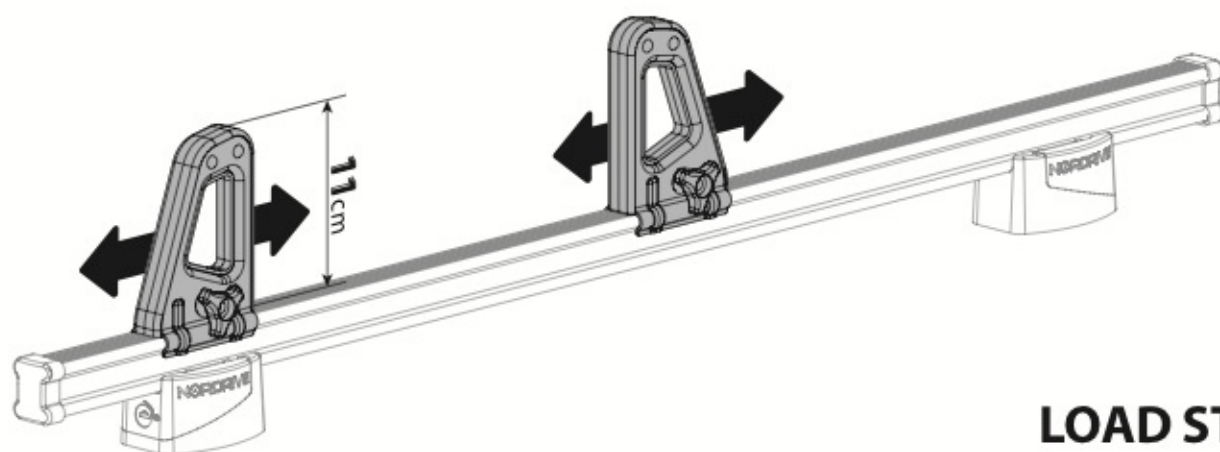

OPTIONALS

Kargo series

Acciaio / Steel

KARGO ROLLER

N11000	K-0	L = 64 cm
N11003	K-7	L = 96 cm

LOAD STOPS

N11001 K-1

LOAD STOPS