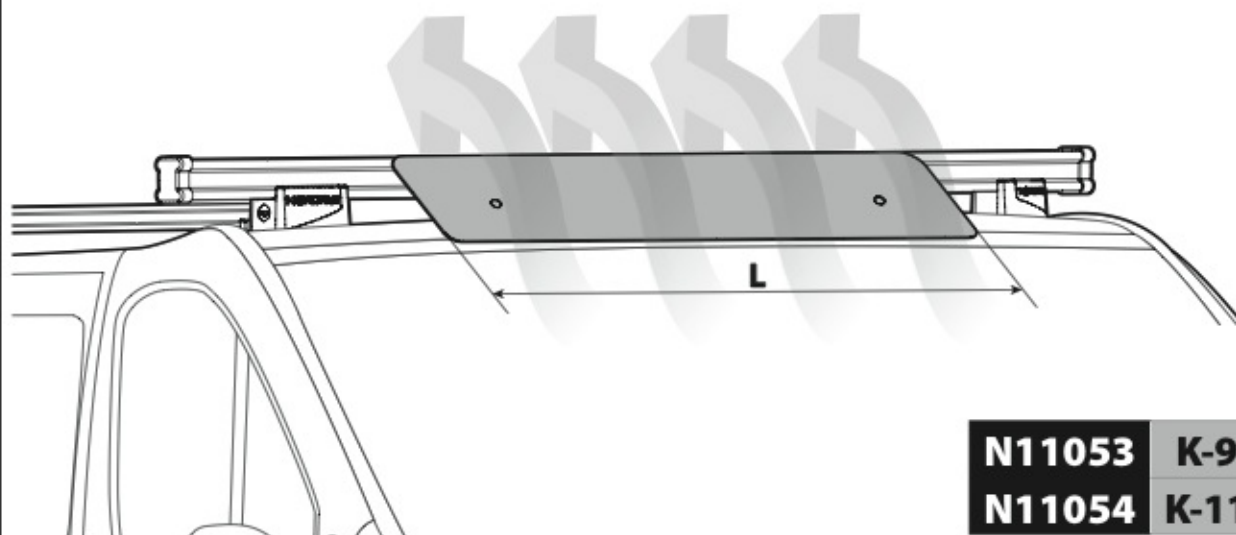

Kargo series

Acciaio / Steel

KARGO ROLLER

N11000	K-0	L = 64 cm
N11003	K-7	L = 96 cm

LOAD STOPS

N11001 K-1

LOAD STOPS

N11002 K-2