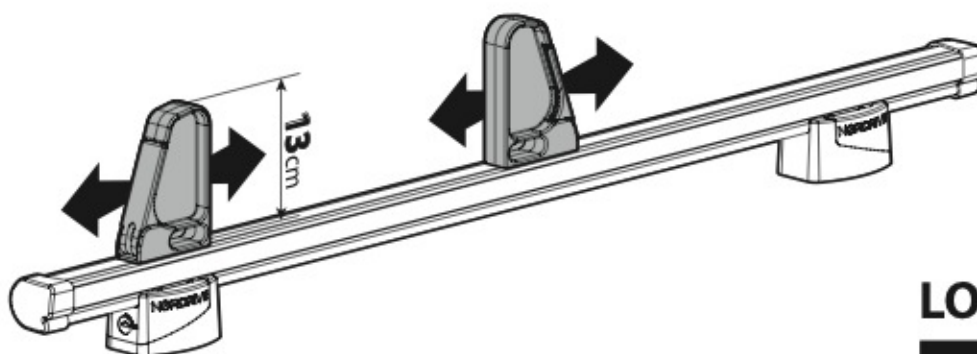

SPOILER

N11053	K-9	L = 95 cm
N11054	K-11	L = 110 cm

OPTIONALS PER / FOR / FÜR:

Kargo-Plus series

Alluminio / Aluminium

KARGO ROLLER

N11030 KP-0 L = 64 cm

N11034 KP-7 L = 96 cm