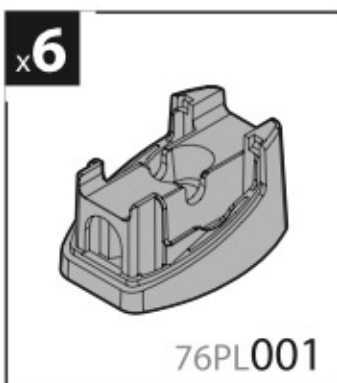

NORDRIVE®
TRANSPORT SOLUTIONS

Art. **N30073**