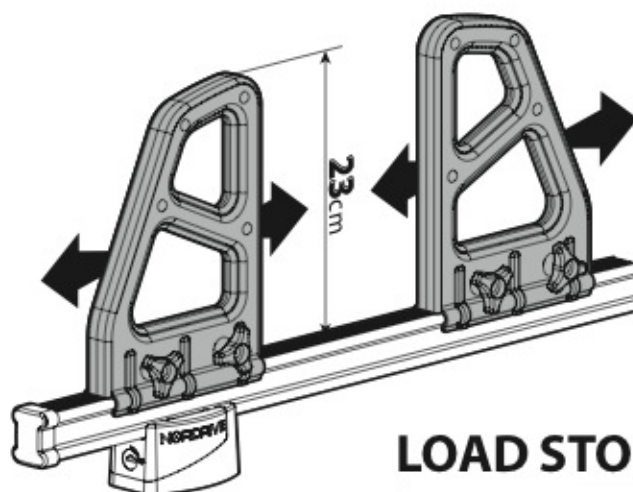

Kargo series

Acciaio / Steel

KARGO ROLLER

N11000	K-0	L = 64 cm
N11003	K-7	L = 96 cm

LOAD STOPS

N11001 K-1

LOAD STOPS

N11002 K-2