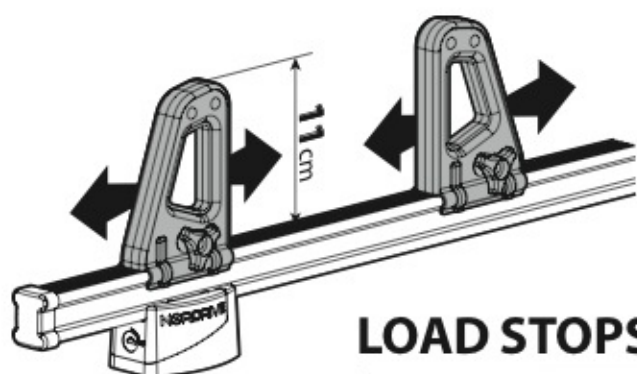

Kargo series

Acciaio / Steel

KARGO ROLLER

N11000	K-0	L = 64 cm
N11003	K-7	L = 96 cm

LOAD STOPS

N11001 K-1

LOAD STOPS

N11002 K-2