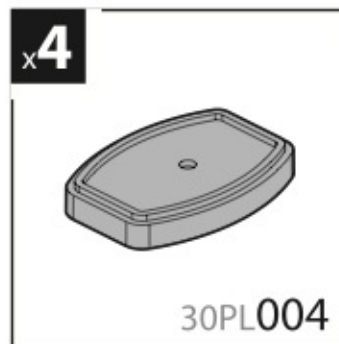

NORDRIVE®
TRANSPORT SOLUTIONS

Art. **N30073**