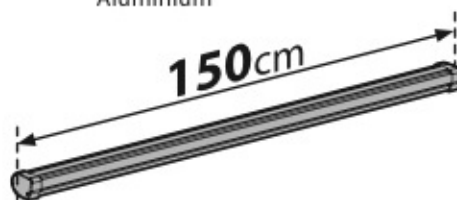

Art. **N10040** x3

NORDRIVE®
TRANSPORT SOLUTIONS