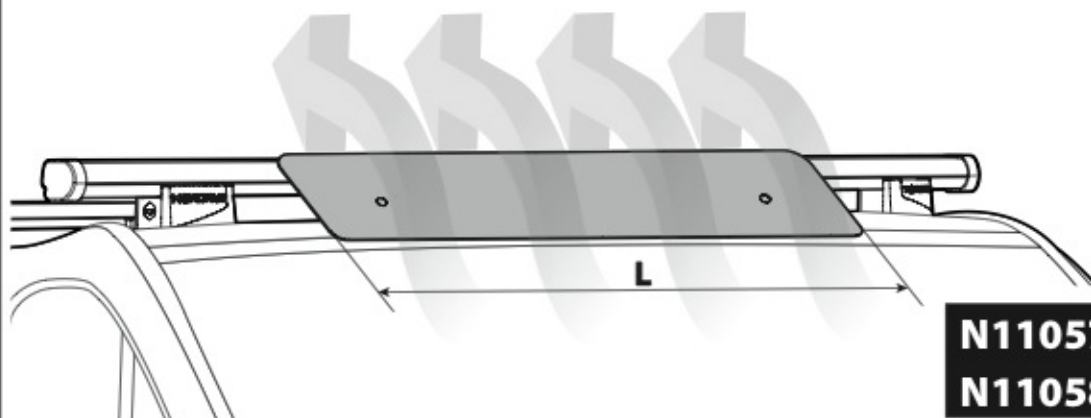

SPOILER

N11057 KP-9 L = 95 cm

N11058 KP-11 L = 110 cm