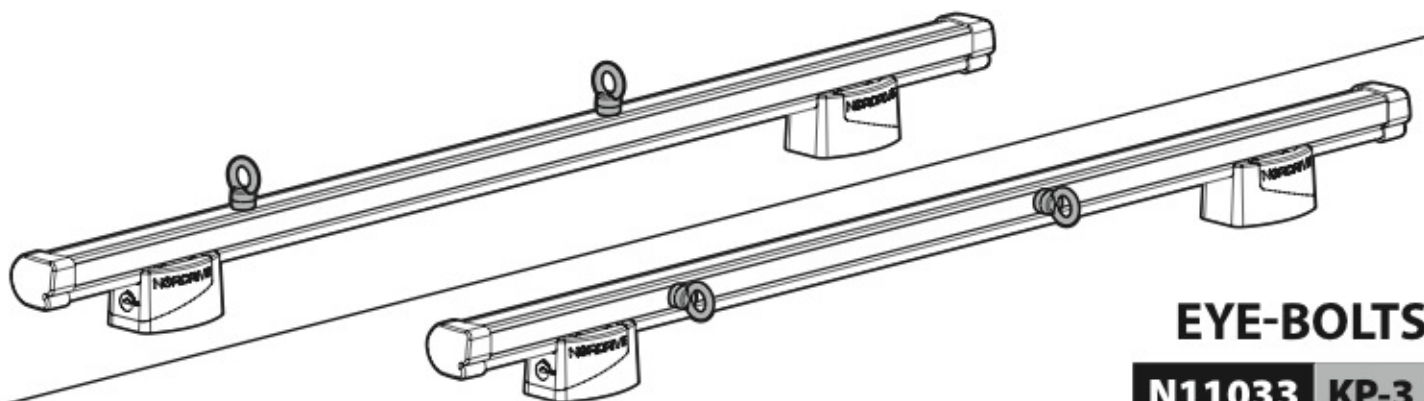

EYE-BOLTS

N11033 KP-3