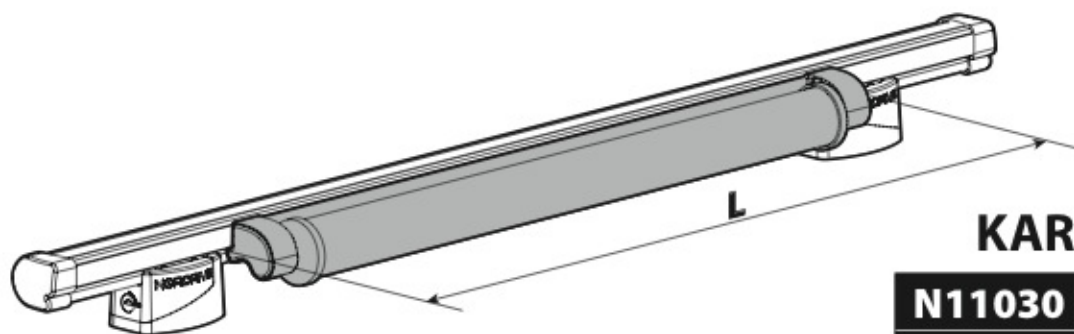

SPOILER

N11053	K-9	L = 95 cm
N11054	K-11	L = 110 cm

OPTIONALS PER / FOR / FÜR:

Kargo-Plus series

Alluminio / Aluminium

KARGO ROLLER

N11030 KP-0 L = 64 cm

N11034 KP-7 L = 96 cm