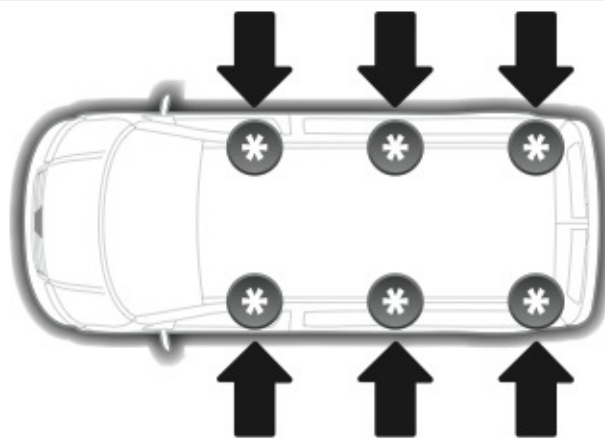

### Kargo-Plus series

Alluminio / Aluminium

Art. **N10045** x2

**NORDRIVE**<sup>®</sup>  
TRANSPORT SOLUTIONS

max:  
???kg