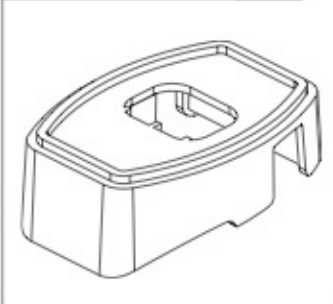

NORDRIVE®

TRANSPORT SOLUTIONS

Art. **N30022**

70PL001 x4

x3

76PL001 x4

00PL012 x4