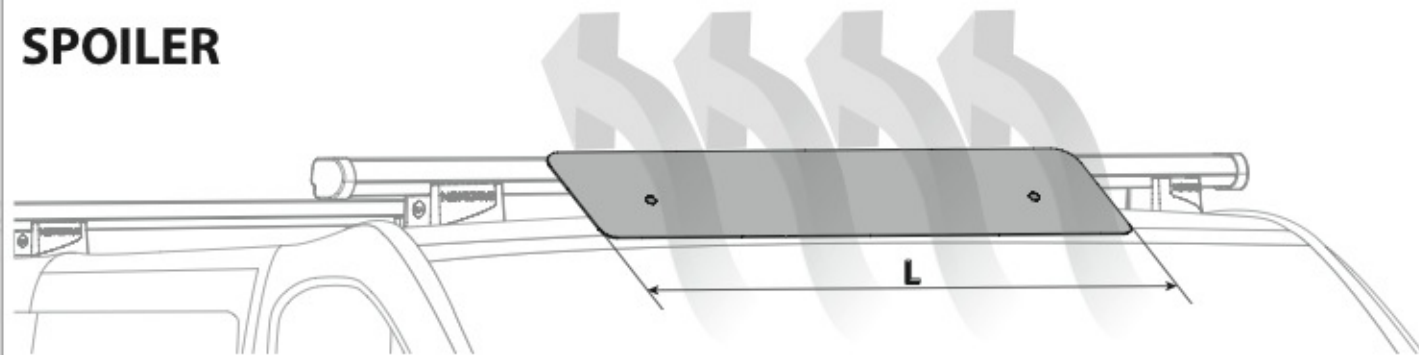

OPTIONALS

Kargo series

Acciaio / Steel

Kargo-Plus series

Alluminio / Aluminium

N11053	K-9		L = 95 cm
N11054	K-11		L = 110 cm

N11057	KP-9		L = 95 cm
N11058	KP-11		L = 110 cm

SPOILER