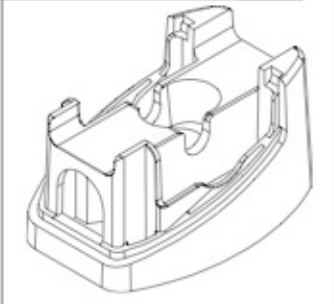

NORDRIVE®

TRANSPORT SOLUTIONS

Art. **N30022**

70PL001 x4

x3

76PL001 x4

00PL012 x4