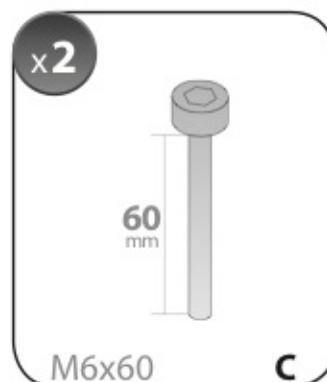

FIAT PANDA
(no railing)

9/04→12/11

**FIAT PANDA
CLASSIC**
(no railing)

1/12→

Art. **N21109**