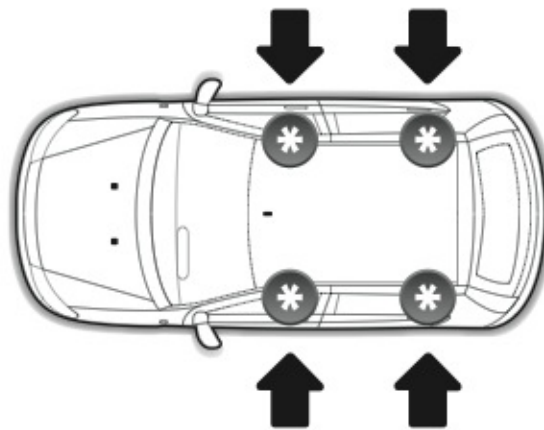

ALLUMINIO
Aluminium

=

 +  +  = max: **75kg**
5,5kg

max:
???kg

Safety regulations

FIAT PANDA
(no railing)

 9/04→12/11

**FIAT PANDA
CLASSIC**
(no railing)