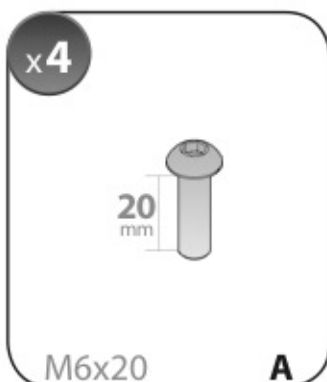

FIAT PANDA
(no railing)

9/04→12/11

**FIAT PANDA
CLASSIC**
(no railing)

1/12→

Art. **N21109**