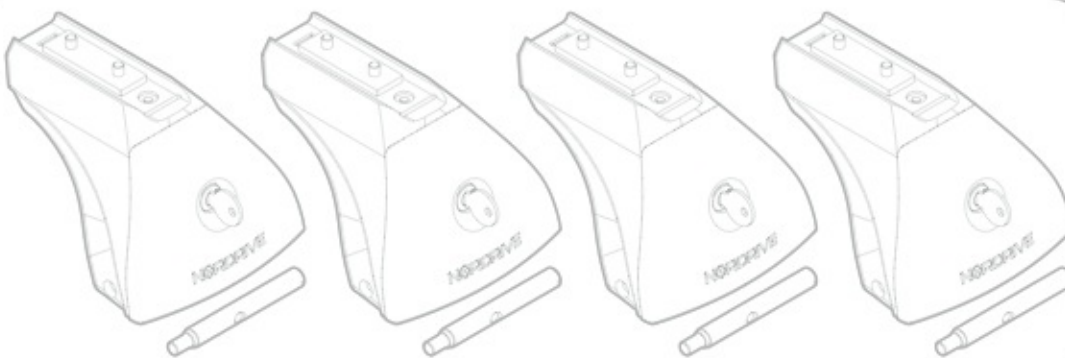

FIAT PANDA
(no railing)

 9/04→12/11

**FIAT PANDA
CLASSIC**
(no railing)

 1/12→

Art.
N21109

C

+

Art. **N20001**

B

+

Art. **N15020**

A

ACCIAIO
Steel

=

Art. **N15025**

A