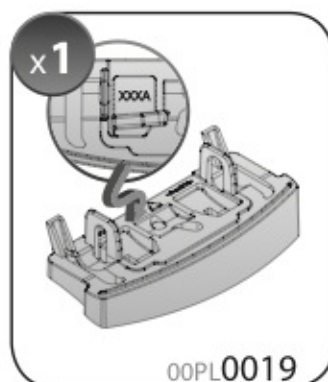

FIAT PANDA
(no railing)

9/04→12/11

**FIAT PANDA
CLASSIC**
(no railing)

1/12→

Art. **N21109**