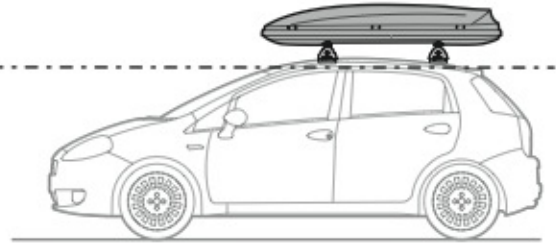

ALLUMINIO
Aluminium

=

 +  +  = max: **75kg**
5,5kg

max:
???kg

Safety regulations

FIAT PANDA
(no railing)

 9/04→12/11

**FIAT PANDA
CLASSIC**
(no railing)