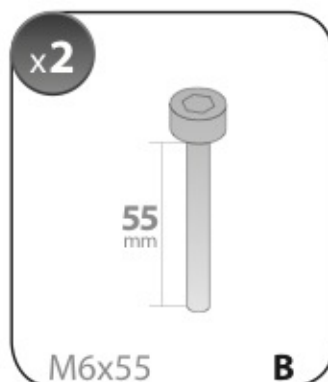

FIAT PANDA
(no railing)

9/04→12/11

**FIAT PANDA
CLASSIC**
(no railing)

1/12→

Art. **N21109**