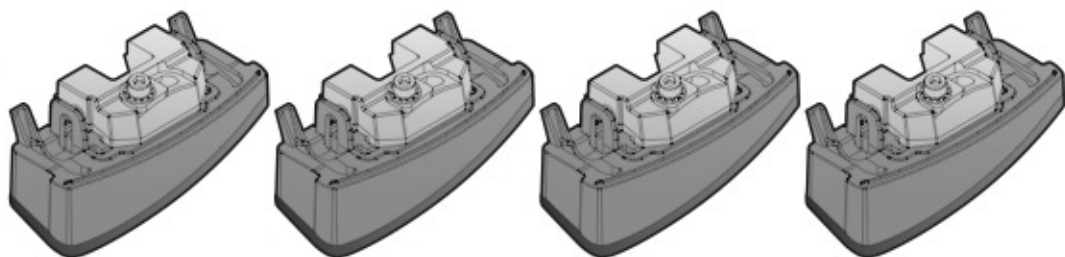

FIAT PANDA
(no railing)

 9/04→12/11

**FIAT PANDA
CLASSIC**
(no railing)

 1/12→

Art.
N21109

C

+

Art. **N20001**

B

+

Art. **N15020**

A

ACCIAIO
Steel

=

Art. **N15025**

A