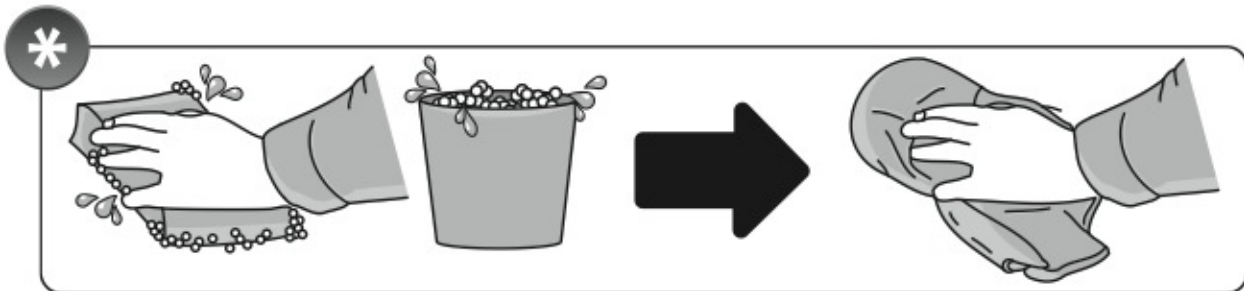

ALLUMINIO
Aluminium

=

 +  +  = max: **75kg**
5,5kg

max:
???kg

Safety regulations

FIAT PANDA
(no railing)

 9/04→12/11

**FIAT PANDA
CLASSIC**
(no railing)