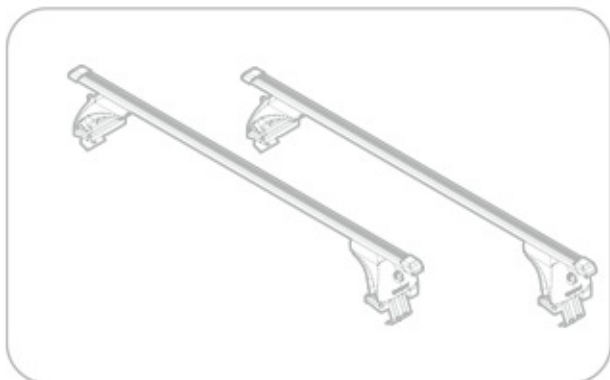

FIAT PANDA
(no railing)

 9/04→12/11

**FIAT PANDA
CLASSIC**
(no railing)

 1/12→

Art.
N21109

C

+

Art. **N20001**

B

+

Art. **N15020**

A

ACCIAIO
Steel

=

Art. **N15025**

A

ALLUMINIO
Aluminium

=

 +  +  = max: **75kg**
5,5kg

max:
???kg

Safety regulations

FIAT PANDA
(no railing)

 9/04→12/11

**FIAT PANDA
CLASSIC**
(no railing)