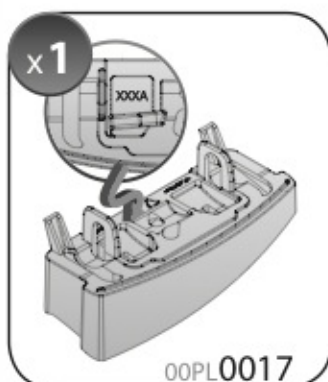

FIAT PANDA
(no railing)

9/04→12/11

**FIAT PANDA
CLASSIC**
(no railing)

1/12→

Art. **N21109**