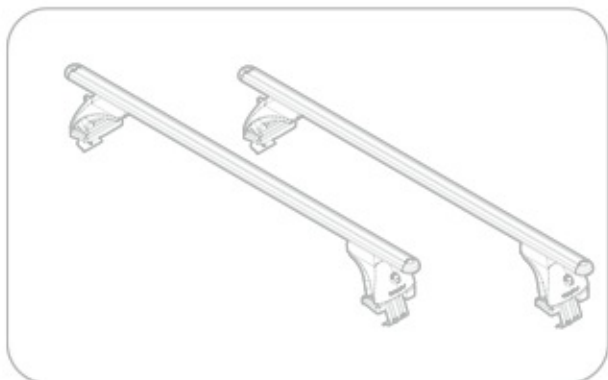

FIAT PANDA
(no railing)

 9/04→12/11

**FIAT PANDA
CLASSIC**
(no railing)

 1/12→

Art.
N21109

C

+

Art. **N20001**

B

+

Art. **N15020**

A

ACCIAIO
Steel

=

Art. **N15025**

A

ALLUMINIO
Aluminium

=

 +  +  = max: **75kg**
5,5kg

max:
???kg

Safety regulations

FIAT PANDA
(no railing)

 9/04→12/11

**FIAT PANDA
CLASSIC**
(no railing)