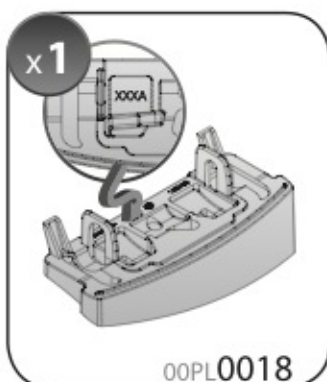

FIAT PANDA
(no railing)

9/04→12/11

**FIAT PANDA
CLASSIC**
(no railing)

1/12→

Art. **N21109**