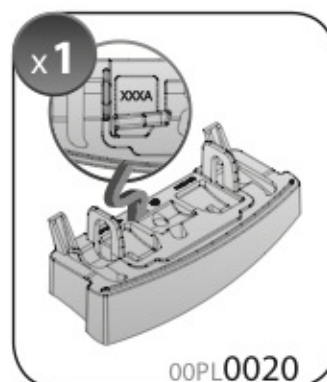

FIAT PANDA
(no railing)

9/04→12/11

**FIAT PANDA
CLASSIC**
(no railing)

1/12→

Art. **N21109**