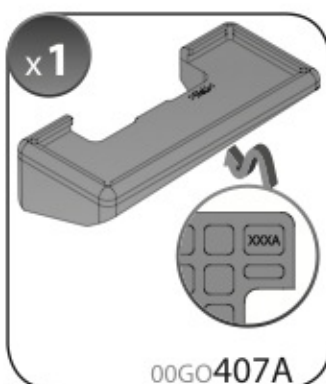

CHEVROLET NIVA

1/03 →

Art. **N21048**