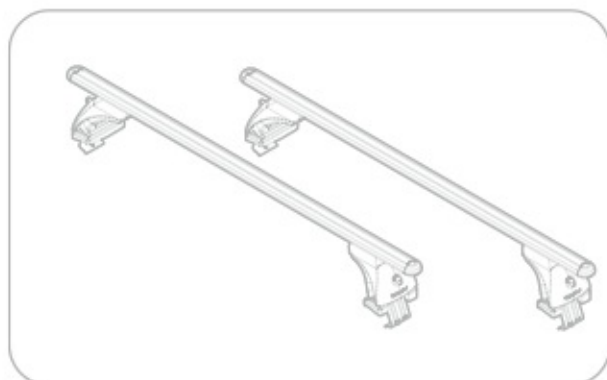

**ACCIAIO**  
Steel

=

Art. **N15026**

**A**

**ALLUMINIO**  
Aluminium

=

 +  +  = max: **50kg**  
5,5kg

max:  
**???**kg