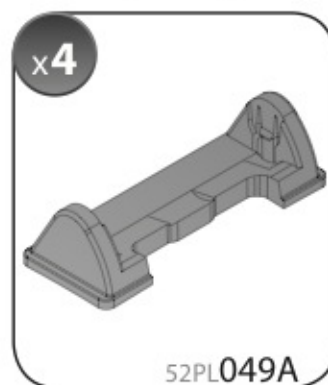

CHEVROLET NIVA

1/03 →

Art. **N21048**