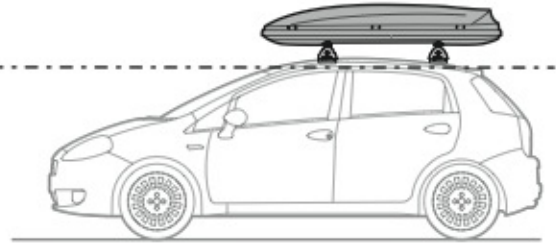

A

ALLUMINIO
Aluminium

 +  +  = max: **60kg**
5,5kg

max:
???kg

Safety regulations

OPEL MERIVA

4/03→4/10

Art. **N21026**