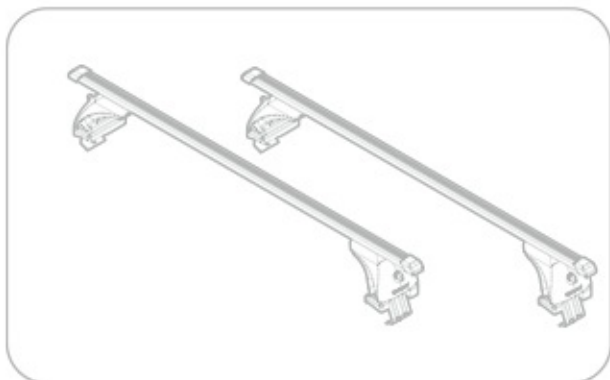

Art.
N21026

C

Art. **N20001**

B

Art. **N15021**

A

ACCIAIO
Steel

Art. **N15026**

A

ALLUMINIO
Aluminium

 +  +  = max: **60kg**
5,5kg

max:
???kg

Safety regulations

OPEL MERIVA

4/03→4/10

Art. **N21026**