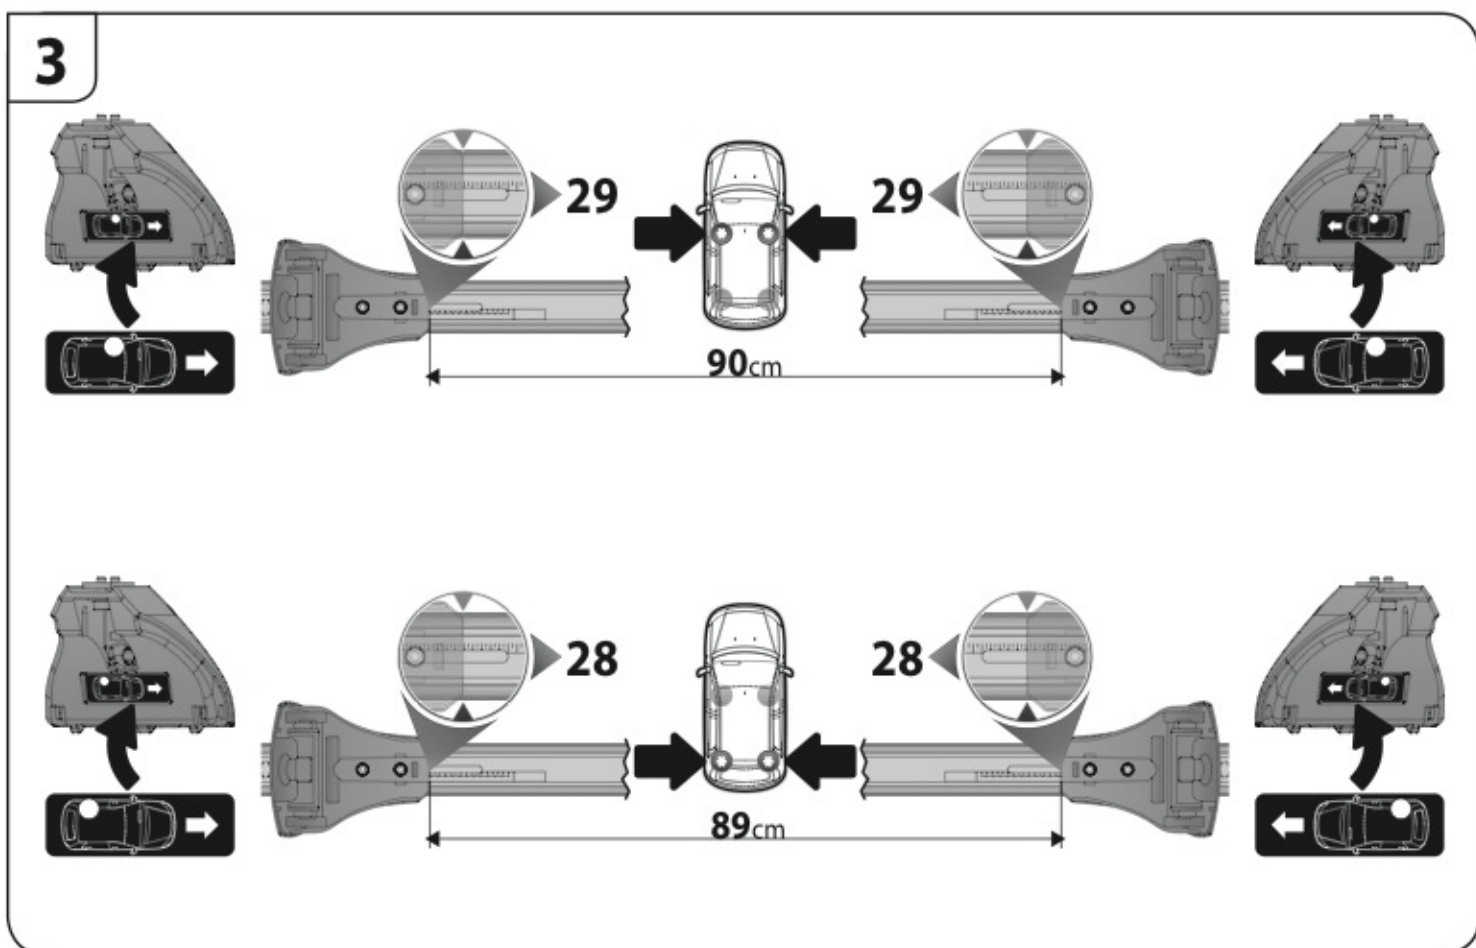

A

ALLUMINIO
Aluminium

 +  +  = max: **60kg**
5,5kg

max:
???kg

Safety regulations

OPEL MERIVA

4/03→4/10

Art. **N21026**