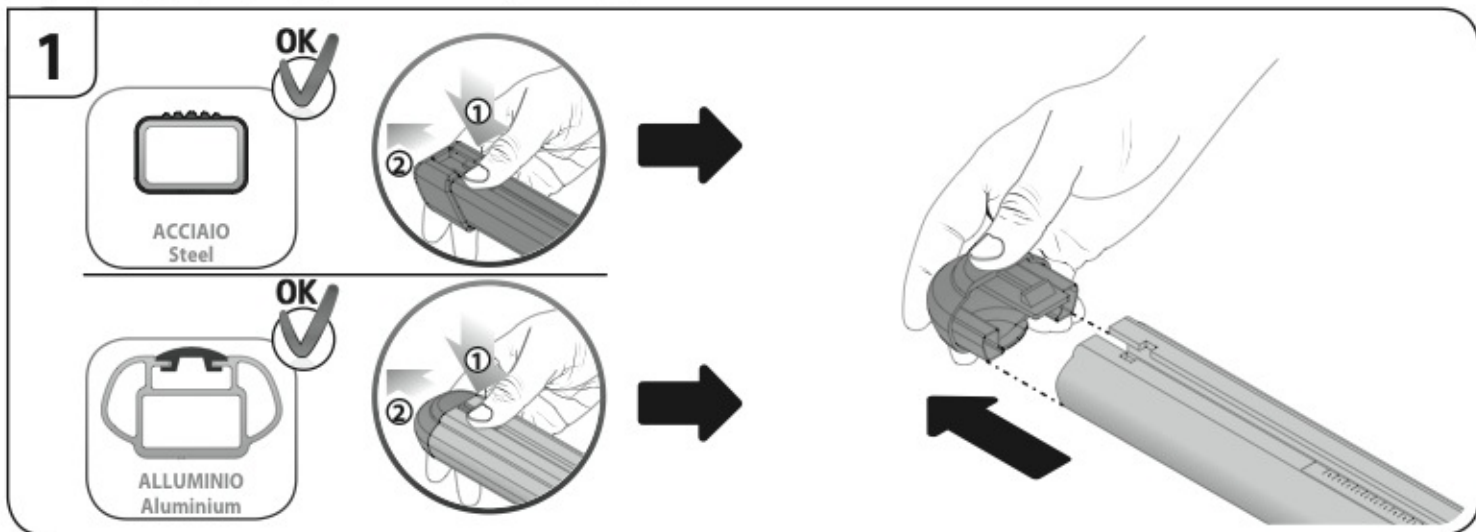

A

ALLUMINIO
Aluminium

 +  +  = max: **60kg**
5,5kg

max:
???kg

Safety regulations

OPEL MERIVA

4/03→4/10

Art. **N21026**