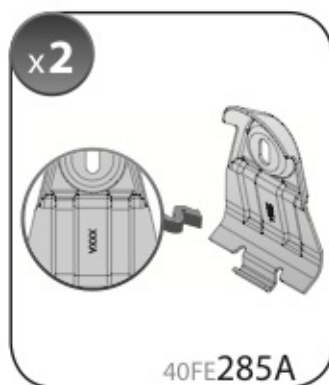

A

ALLUMINIO
Aluminium

 +  +  = max: **60kg**
5,5kg

max:
???kg

Safety regulations

OPEL MERIVA

4/03→4/10

Art. **N21026**