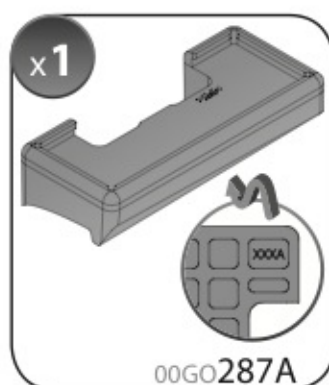

A

ALLUMINIO
Aluminium

 +  +  = max: **60kg**
5,5kg

max:
???kg

Safety regulations

OPEL MERIVA

4/03→4/10

Art. **N21026**