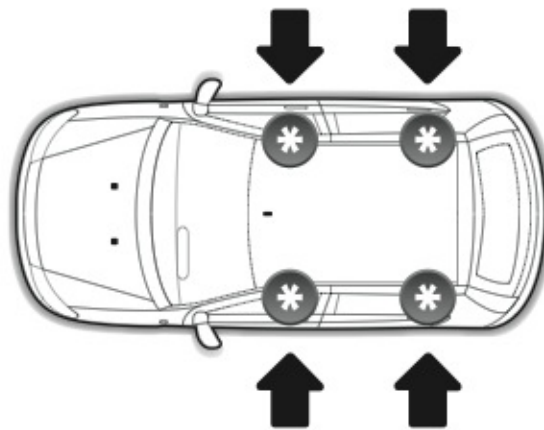

A

ALLUMINIO
Aluminium

 +  +  = max: **60kg**
5,5kg

max:
???kg

Safety regulations

OPEL MERIVA

4/03→4/10

Art. **N21026**