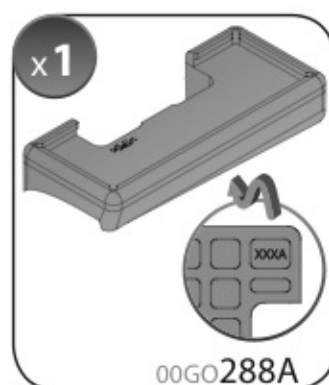

A

ALLUMINIO
Aluminium

 +  +  = max: **60kg**
5,5kg

max:
???kg

Safety regulations

OPEL MERIVA

4/03→4/10

Art. **N21026**