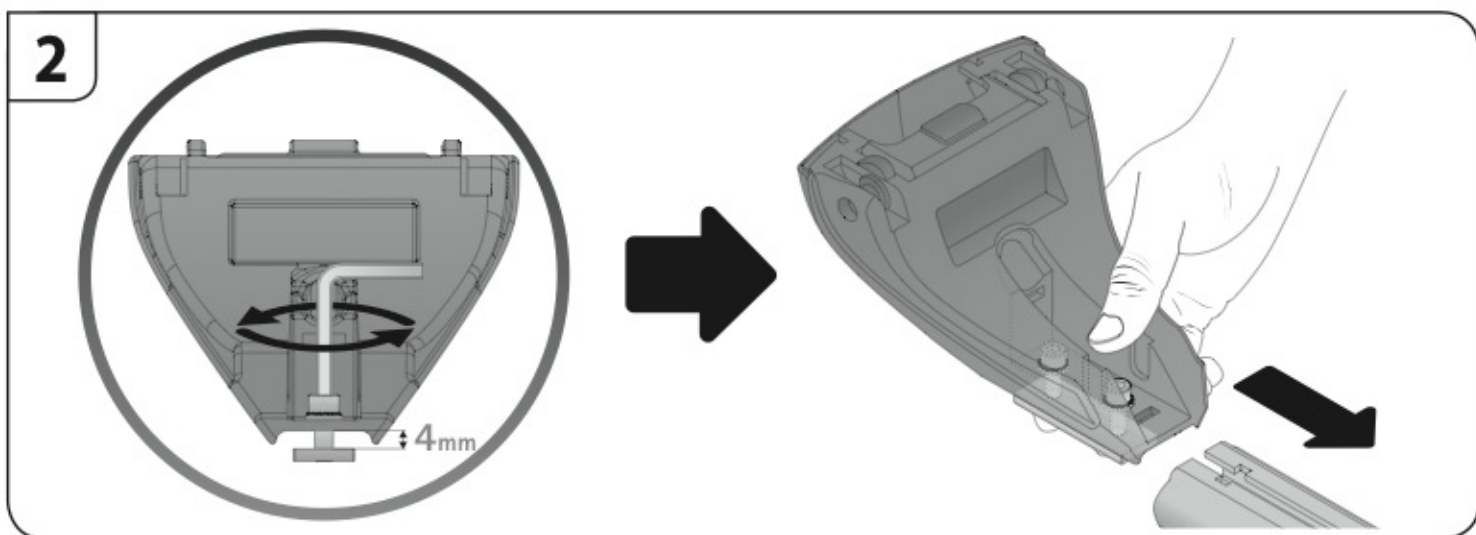

A

ALLUMINIO
Aluminium

 +  +  = max: **60kg**
5,5kg

max:
???kg

Safety regulations

OPEL MERIVA

4/03→4/10

Art. **N21026**