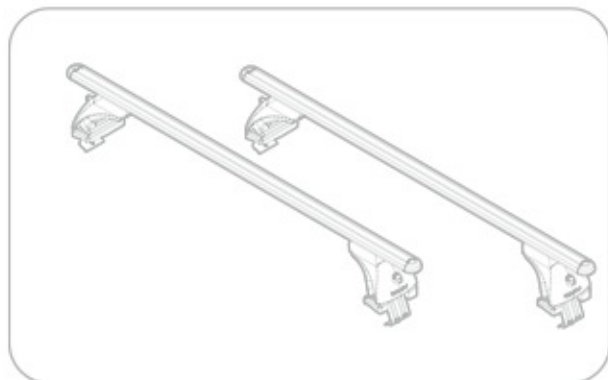

Art.
N21026

C

Art. **N20001**

B

Art. **N15021**

A

ACCIAIO
Steel

Art. **N15026**

A

ALLUMINIO
Aluminium

 +  +  = max: **60kg**
5,5kg

max:
???kg

Safety regulations

OPEL MERIVA

4/03→4/10

Art. **N21026**