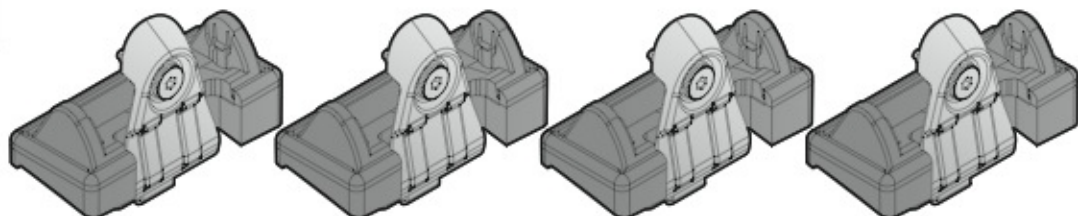

Art.
N21026

C

Art. **N20001**

B

Art. **N15021**

A

ACCIAIO
Steel

Art. **N15026**

A

ALLUMINIO
Aluminium

 +  +  = max: **60kg**
5,5kg

max:
???kg

Safety regulations

OPEL MERIVA

4/03→4/10

Art. **N21026**