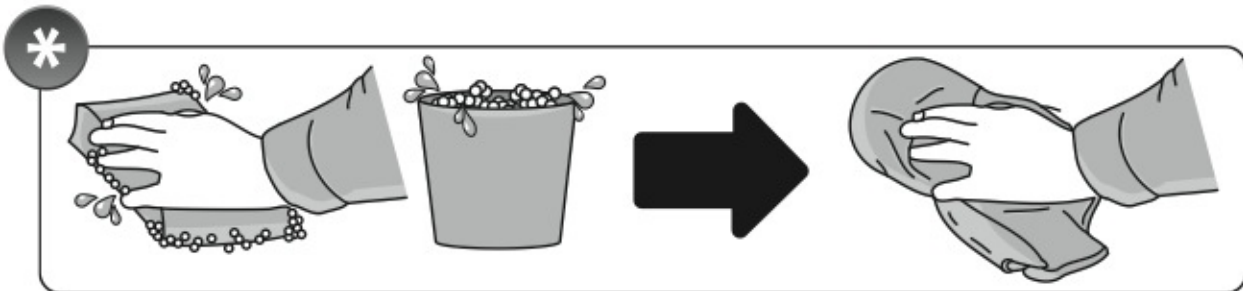

A

ALLUMINIO
Aluminium

 +  +  = max: **60kg**
5,5kg

max:
???kg

Safety regulations

OPEL MERIVA

4/03→4/10

Art. **N21026**