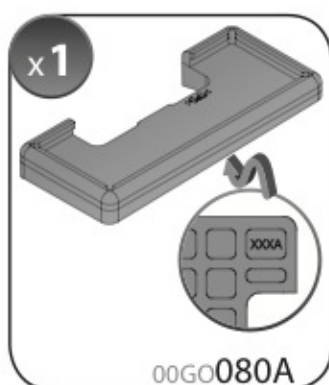

A

ALLUMINIO
Aluminium

 +  +  = max: **60kg**
5,5kg

max:
???kg

Safety regulations

OPEL MERIVA

4/03→4/10

Art. **N21026**