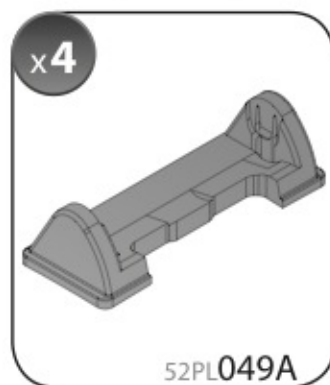

A

ALLUMINIO
Aluminium

 +  +  = max: **60kg**
5,5kg

max:
???kg

Safety regulations

OPEL MERIVA

4/03→4/10

Art. **N21026**