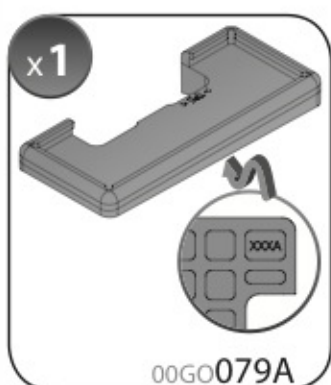

A

ALLUMINIO
Aluminium

 +  +  = max: **60kg**
5,5kg

max:
???kg

Safety regulations

OPEL MERIVA

4/03→4/10

Art. **N21026**