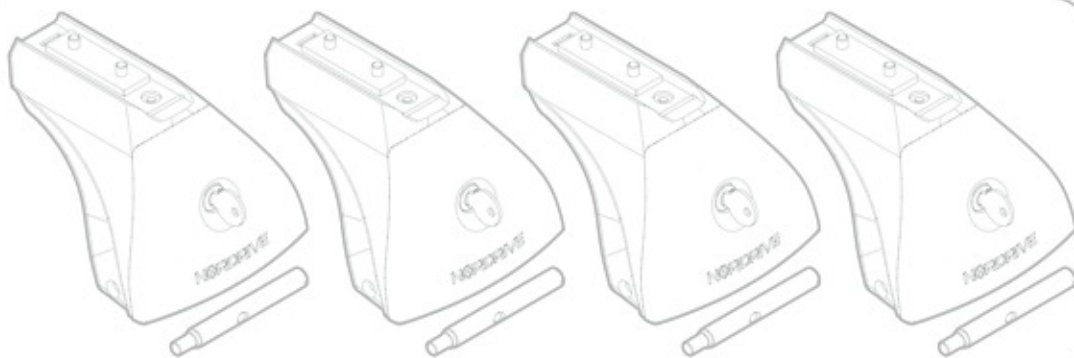

Art.
N21026

C

Art. **N20001**

B

Art. **N15021**

A

ACCIAIO
Steel

Art. **N15026**

A

ALLUMINIO
Aluminium

 +  +  = max: **60kg**
5,5kg

max:
???kg

Safety regulations

OPEL MERIVA

4/03→4/10

Art. **N21026**