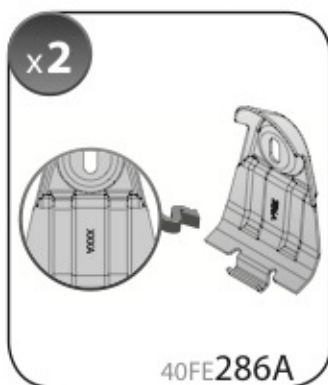

A

ALLUMINIO
Aluminium

 +  +  = max: **60kg**
5,5kg

max:
???kg

Safety regulations

OPEL MERIVA

4/03→4/10

Art. **N21026**