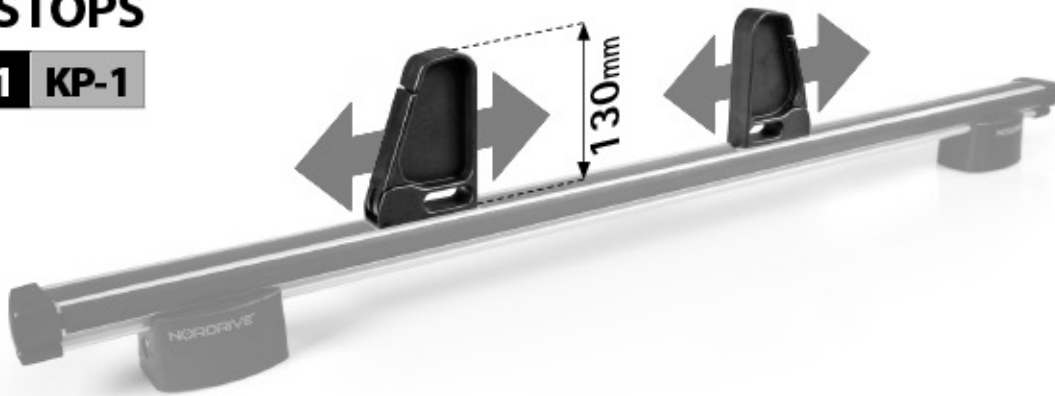

ART. N11000
KP-11
110cm

Safety regulations

NORDRIVE

OPTIONALS

LOAD STOPS

N11031 KP-1

LOAD STOPS

N11032 KP-2