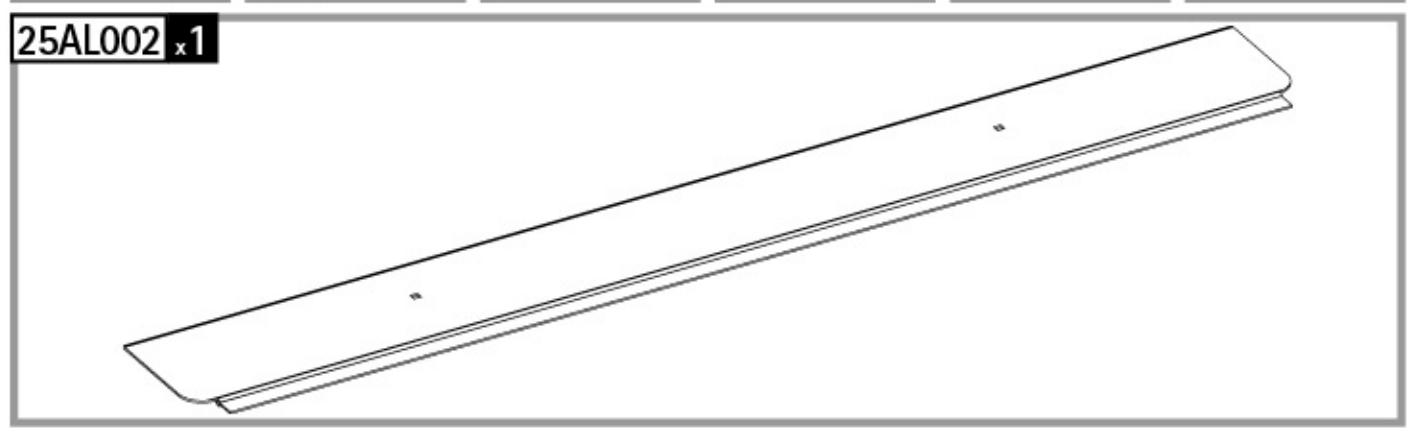

ART. N11057
KP-9
95cm

ART. N11000
KP-11
110cm

Safety regulations

NORDRIVE