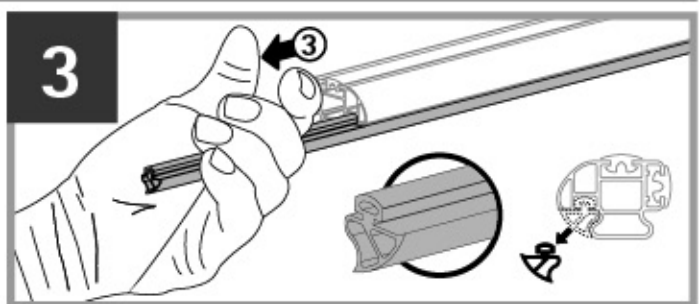

ART. N11057
KP-9
95cm

ART. N11000
KP-11
110cm

Safety regulations

NORDRIVE