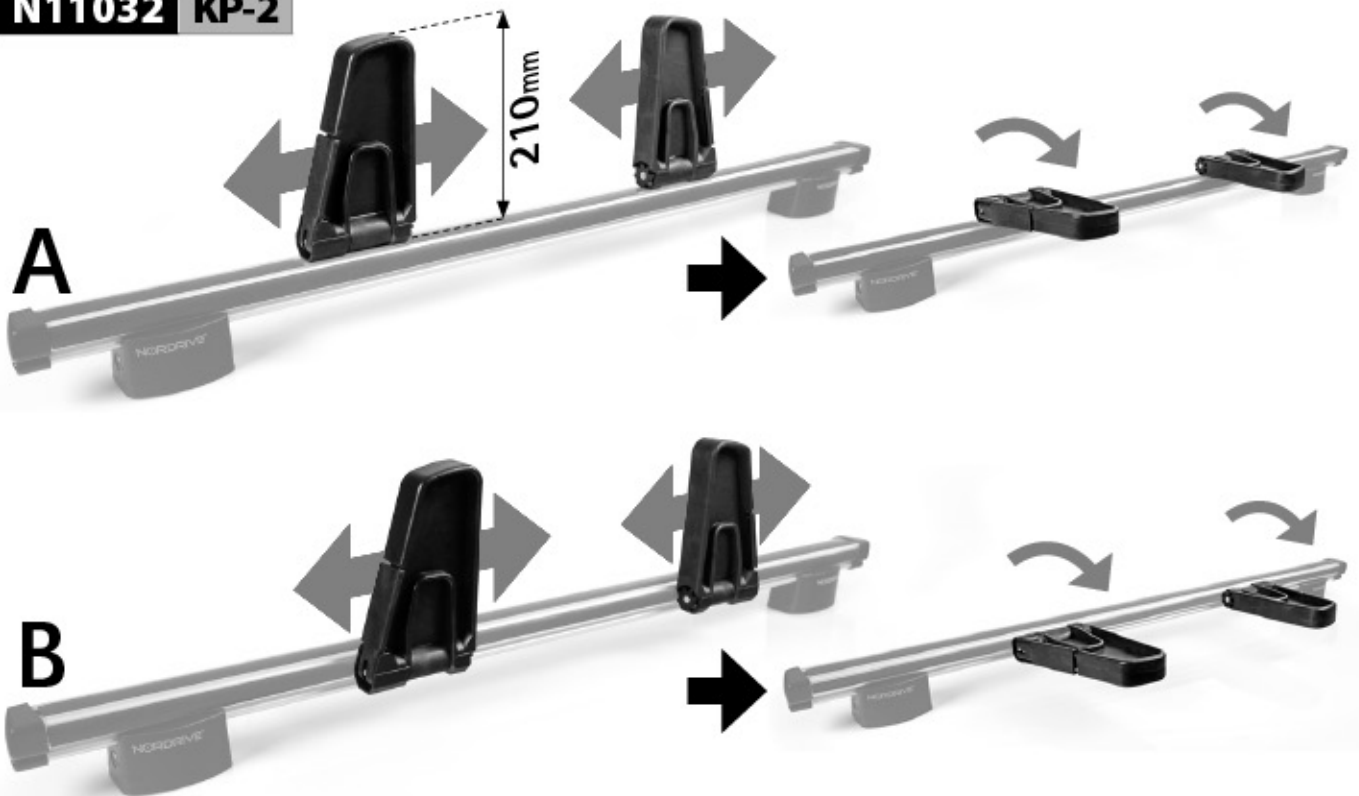

ART. N11000
KP-11
110cm

Safety regulations

NORDRIVE

OPTIONALS

LOAD STOPS

N11031 KP-1

LOAD STOPS

N11032 KP-2