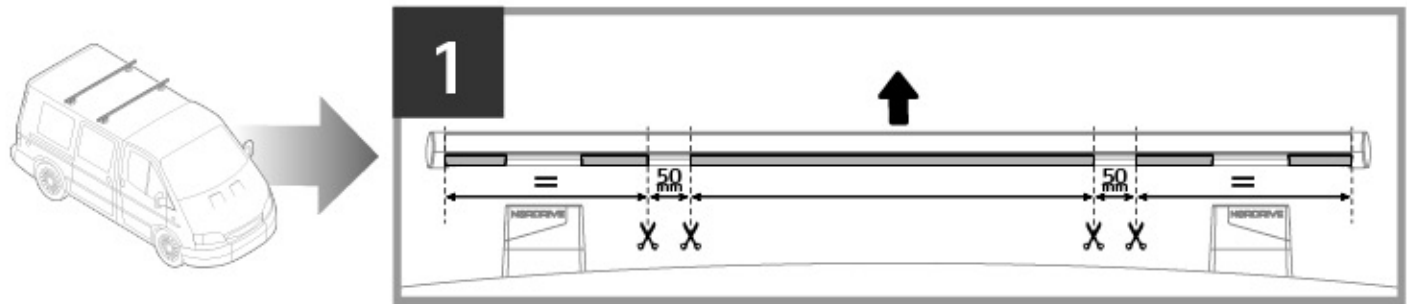

ART. N11057
KP-9
95cm

ART. N11000
KP-11
110cm

Safety regulations

NORDRIVE