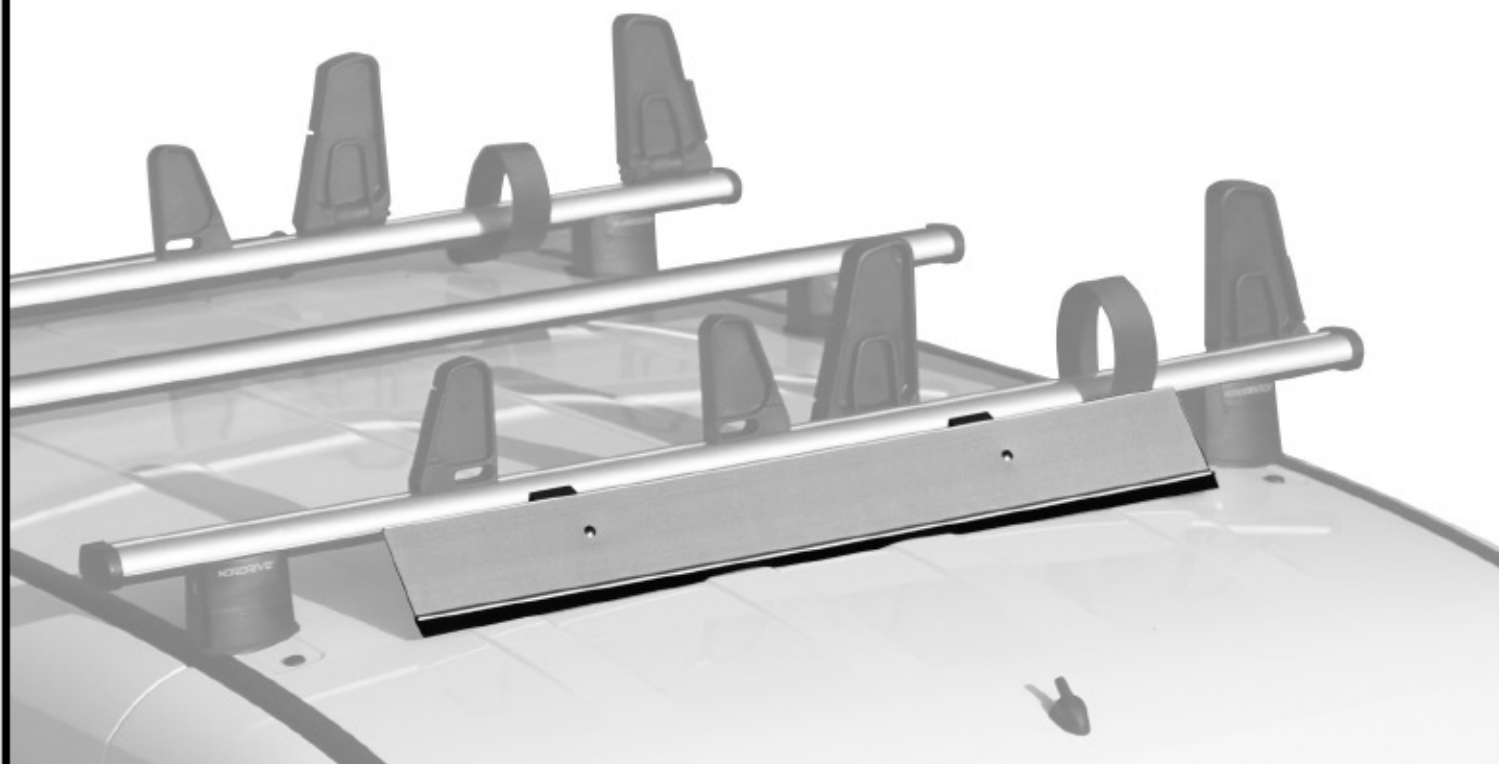

① SPOILER

② DEFLECTOR

① ADATTO PER

② SUITABLE FOR

Kargo-Plus series

Alluminio / Aluminium

NORDDRIVE[®]
TRANSPORT SOLUTIONS

ART. N11057
KP-9
95cm