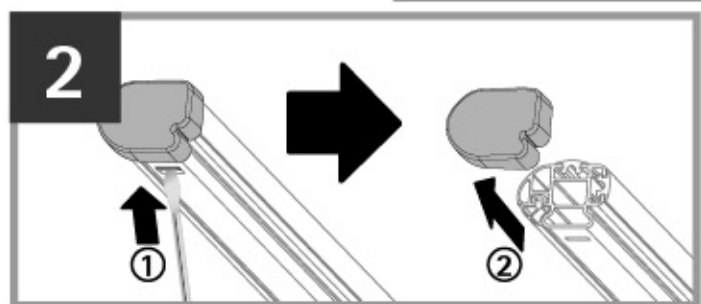

ART. N11057
KP-9
95cm

ART. N11000
KP-11
110cm

Safety regulations

NORDRIVE