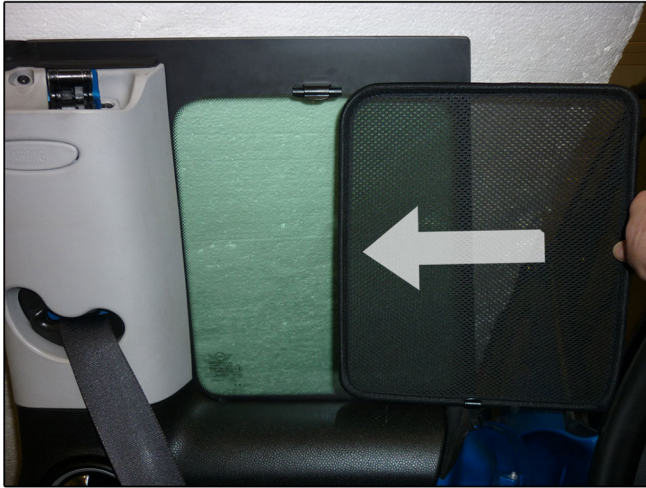

INSTALLATION INSTRUCTIONS

BMW Mini Clubman Estate

COMPONENTS INCLUDED

SHADES

FIXING CLIPS

BMW Mini Clubman Estate

SIDE SHADE A INSTALLATION

SIDE A SHADE INSTALLATION

SIDE SHADE B INSTALLATION

PORT SHADE A INSTALLATION