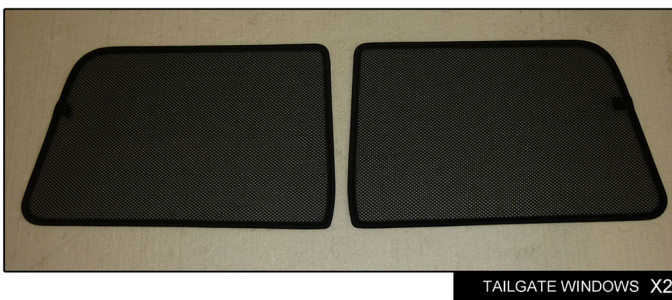

INSTALLATION INSTRUCTIONS

BMW Mini Clubman Estate

COMPONENTS INCLUDED

SHADES

FIXING CLIPS

BMW Mini Clubman Estate

SIDE SHADE A INSTALLATION

SIDE A SHADE INSTALLATION

SIDE SHADE B INSTALLATION

PORT SHADE A INSTALLATION