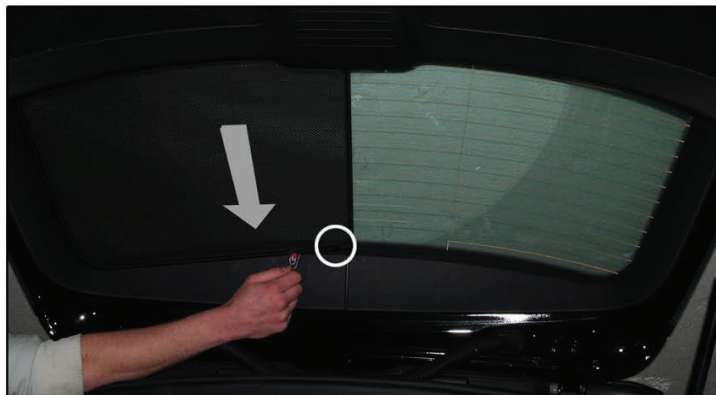

TAILGATE SHADE INSTALLATION