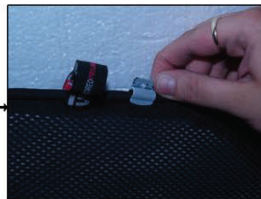

SIDE SHADE INSTALLATION

Installation

MERCEDES C-CLASS ESTATE
MB-CCLS-E-C

SIDE SHADE INSTALLATION

Installation

MERCEDES C-CLASS ESTATE
MB-CCLS-E-C

SIDE SHADE INSTALLATION

Installation