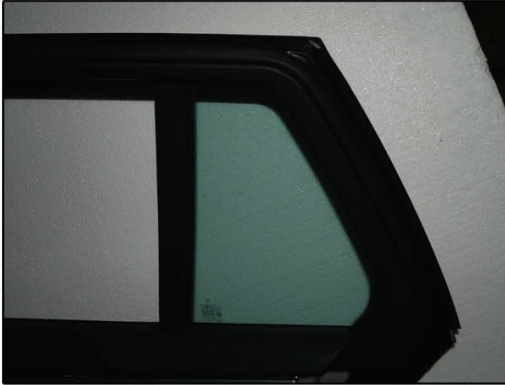

Installation Manual

MERCEDES C-CLASS ESTATE
MB-CCLS-E-C

COMPONENTS INCLUDED

SIDE WINDOWS X2

PORT WINDOW X2

TAILGATE WINDOW X2

FIXING CLIPS

CL-M02 x 2

CL-M04 x 2

CL-P01 x 2

CL-M13 x 4

CL-W01 x 1

CAR[®]
S H A D E S

Installation

MERCEDES C-CLASS ESTATE

MB-CCLS-E-C

SIDE SHADE INSTALLATION

Installation

MERCEDES C-CLASS ESTATE
MB-CCLS-E-C

SIDE SHADE INSTALLATION

Installation

MERCEDES C-CLASS ESTATE
MB-CCLS-E-C

SIDE SHADE INSTALLATION

Installation