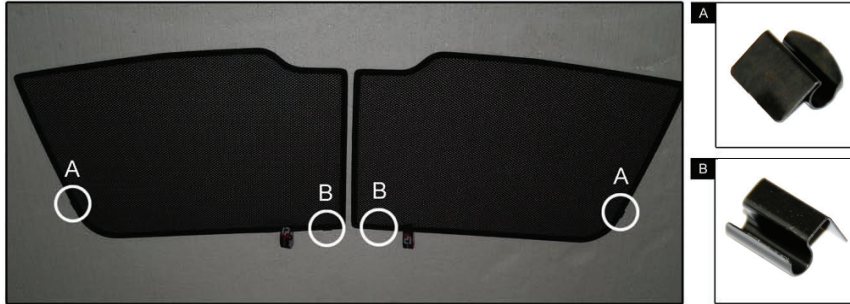

TAILGATE SHADE INSTALLATION