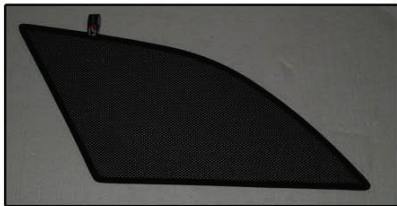

Installation Manual

MERCEDES C-CLASS ESTATE
MB-CCLS-E-C

COMPONENTS INCLUDED

SIDE WINDOWS X2

PORT WINDOW X2

TAILGATE WINDOW X2

FIXING CLIPS

CL-M02 x 2

CL-M04 x 2

CL-P01 x 2

CL-M13 x 4

CL-W01 x 1

CAR[®]
S H A D E S

Installation

MERCEDES C-CLASS ESTATE

MB-CCLS-E-C