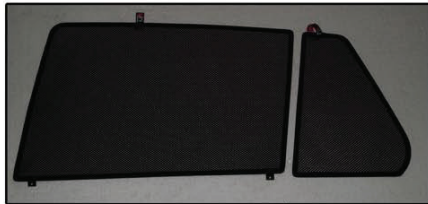

Installation Manual

MERCEDES C-CLASS ESTATE
MB-CCLS-E-C

COMPONENTS INCLUDED

SIDE WINDOWS X2

PORT WINDOW X2

TAILGATE WINDOW X2

FIXING CLIPS

CL-M02 x 2

CL-M04 x 2

CL-P01 x 2

CL-M13 x 4

CL-W01 x 1

CAR[®]
S H A D E S

Installation

MERCEDES C-CLASS ESTATE

MB-CCLS-E-C