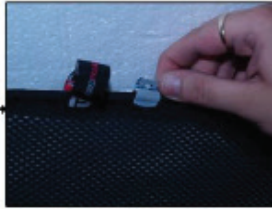

Installation Manual

MAZDA 6 5DR
MAZ-6-5-B

COMPONENTS INCLUDED

Installation

MAZDA 6 5DR
MAZ-6-5-B

SIDE SHADE INSTALLATION

Installation

MAZDA 6 5DR
MAZ-6-5-B

SIDE SHADE INSTALLATION

Installation

MAZDA 6 5DR
MAZ-6-5-B

SIDE SHADE INSTALLATION

Installation

MAZDA 6 5DR
MAZ-6-5-B

PORT SHADE INSTALLATION

Installation