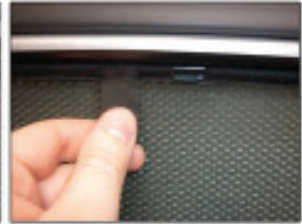

SIDE SHADE INSTALLATION

Installation

MAZDA 6 5DR
MAZ-6-5-B

SIDE SHADE INSTALLATION

Installation

MAZDA 6 5DR
MAZ-6-5-B

PORT SHADE INSTALLATION

Installation