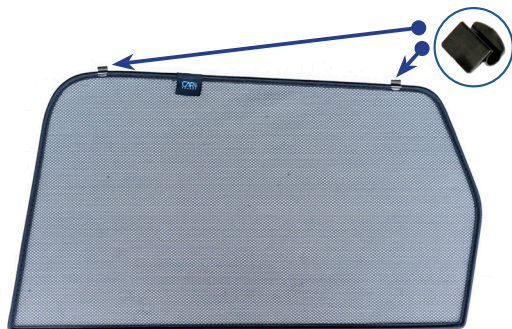

Side Shade Installation

STEP 1