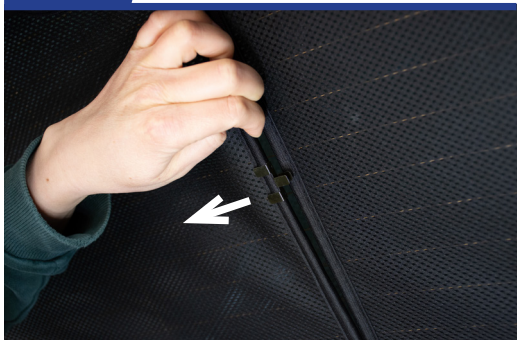

Installation

RANGE ROVER SPORT 5 DOOR
LRO-RRS-5-B

Tailgate Shade Installation

STEP 7

Repeat this whole process for the other side.

STEP 8

STEP 9

STEP 10

STEP 11