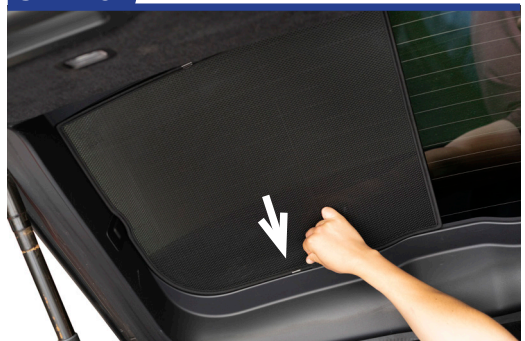

Tailgate Shades

CL-M02 x 2

CL-M12 x 2

CL-M14 x 1

Tailgate Shade Installation

STEP 1

STEP 2

STEP 3

STEP 4

STEP 5

STEP 6

Installation

RANGE ROVER SPORT 5 DOOR
LRO-RRS-5-B

Tailgate Shade Installation

STEP 7

Repeat this whole process for the other side.