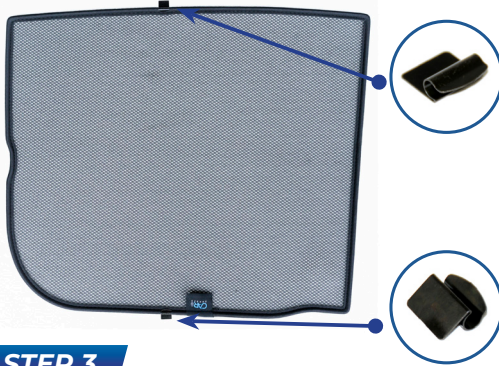

STEP 3

STEP 4

STEP 5

STEP 6

Repeat this whole process for the other side.

Installation

RANGE ROVER SPORT 5 DOOR
LRO-RRS-5-B

Components Needed

Tailgate Shades

CL-M02 x 2

CL-M12 x 2

CL-M14 x 1

Tailgate Shade Installation

STEP 1

STEP 2

STEP 3

STEP 4

STEP 5

STEP 6

Installation

RANGE ROVER SPORT 5 DOOR
LRO-RRS-5-B

Tailgate Shade Installation

STEP 7

Repeat this whole process for the other side.