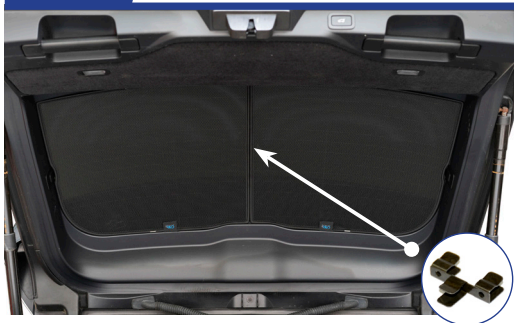

Installation

RANGE ROVER SPORT 5 DOOR
LRO-RRS-5-B

Tailgate Shade Installation

STEP 7

Repeat this whole process for the other side.

STEP 8

STEP 9

STEP 10

STEP 11