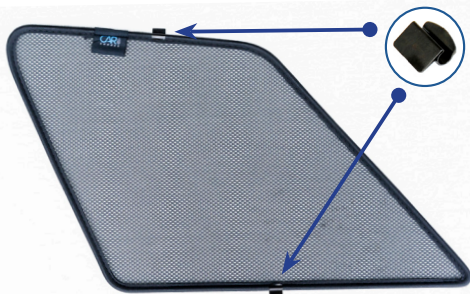

RANGE ROVER SPORT 5 DOOR
LRO-RRS-5-B

Side Shade Installation

STEP 7

View from the inside side.

STEP 8

Ensure clips are behind seals.

STEP 9

Repeat this whole process for the other side.

Installation

RANGE ROVER SPORT 5 DOOR
LRO-RRS-5-B

Components Needed

Port Shades

CL-M02 x 4

Port Shade Installation

STEP 1

STEP 2

STEP 3

STEP 4

STEP 5

STEP 6

Repeat this whole process for the other side.

Installation

RANGE ROVER SPORT 5 DOOR
LRO-RRS-5-B

Components Needed