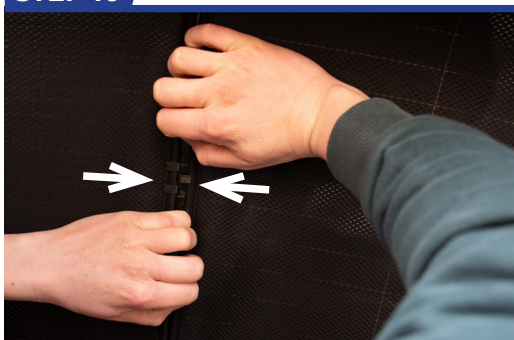

Installation

RANGE ROVER SPORT 5 DOOR
LRO-RRS-5-B

Tailgate Shade Installation

STEP 7

Repeat this whole process for the other side.

STEP 8

STEP 9

STEP 10

STEP 11