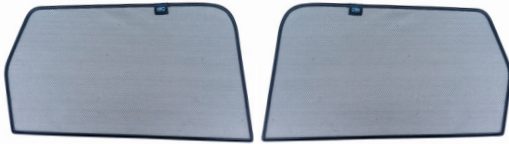

Installation Manual

RANGE ROVER SPORT 5 DOOR
LRO-RRS-5-B

Shades

Side Shades

Tailgate Shades

Tailgate Shades

Fixing Clips

CL-M02 x 10

CL-M12 x 2

CL-M14 x 1

Installation

RANGE ROVER SPORT 5 DOOR
LRO-RRS-5-B

Components Needed

Side Shades

CL-M02 x 4

Side Shade Installation