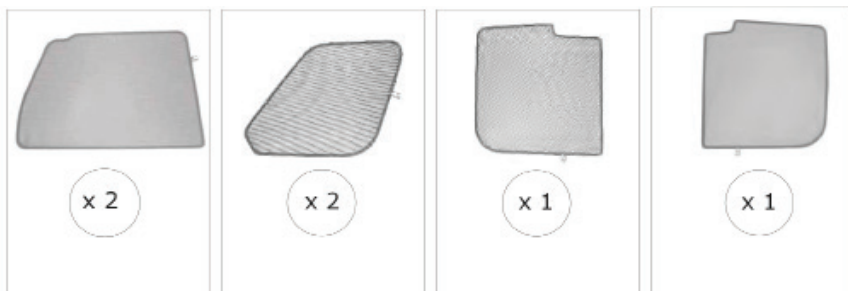

Installation Manual

RANGE ROVER SPORT 5DR
LRO-RRS-5-A

COMPONENTS INCLUDED

CL-P02 x 4

CL-M02 x 4

CL-P01 x 4

CL-W01 x 1

Installation