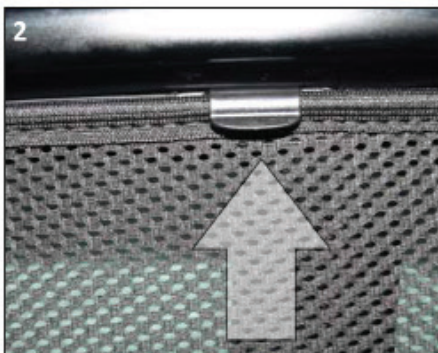

LAND RANGE ROVER 5DR
LRO-RROV-5-X

SIDE SHADE INSTALLATION

X2

Installation

LAND RANGE ROVER 5DR
LRO-RROV-5-X

SIDE SHADE INSTALLATION

X2

Installation