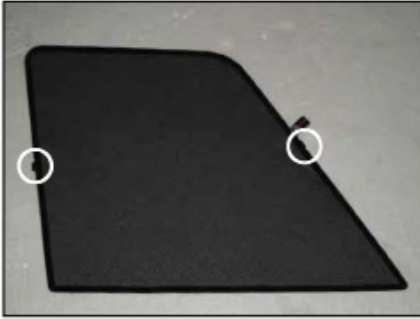

LOAD AREA SHADE INSTALLATION