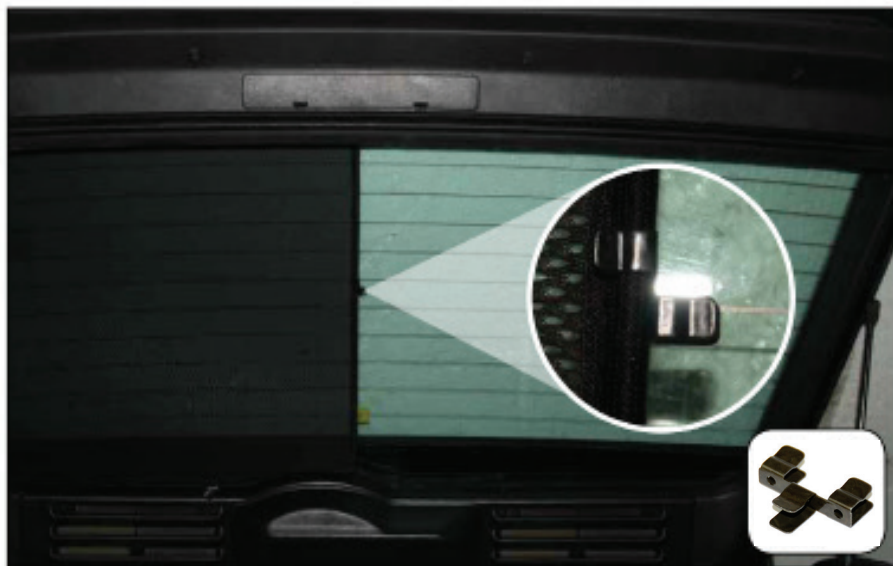

REAR SHADE INSTALLATION