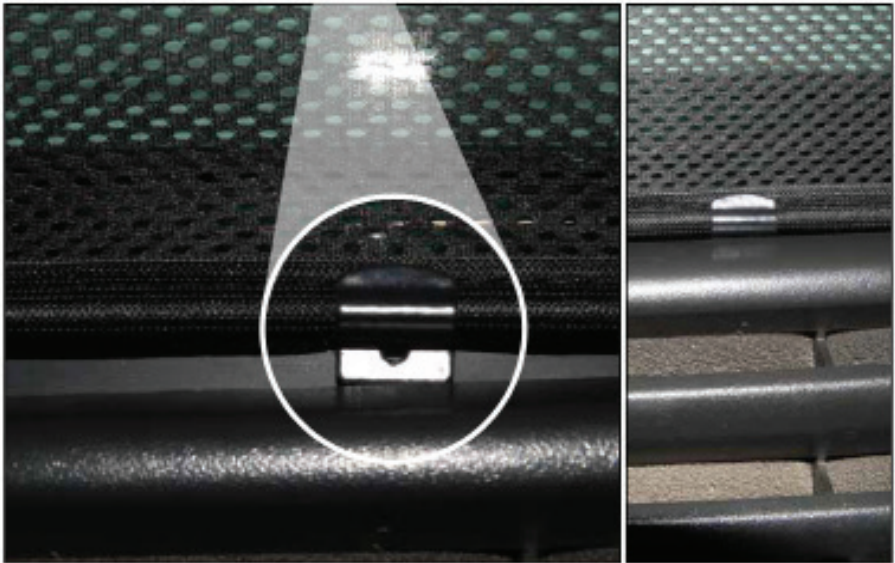

LOAD AREA SHADE INSTALLATION

Installation

LAND RANGE ROVER 5DR
LRO-RROV-5-X

REAR SHADE INSTALLATION

Installation

LAND RANGE ROVER 5DR
LRO-RROV-5-X

REAR SHADE INSTALLATION

Installation