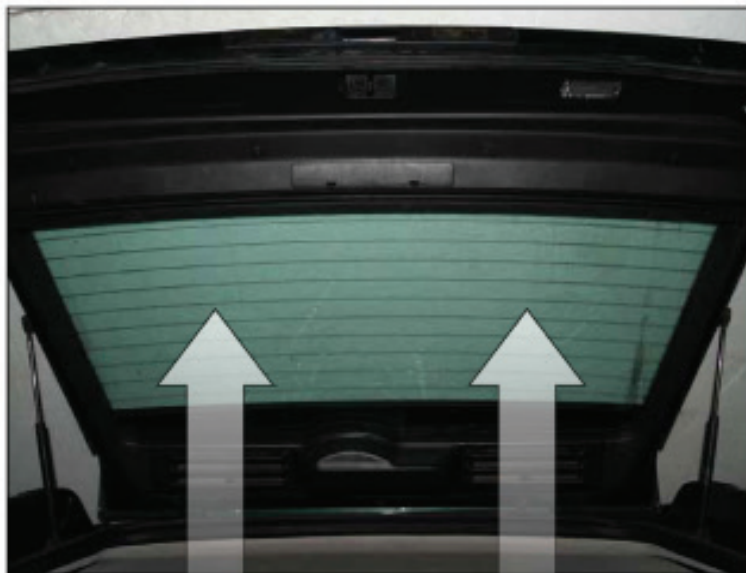

LOAD AREA SHADE INSTALLATION

Installation

LAND RANGE ROVER 5DR
LRO-RROV-5-X

REAR SHADE INSTALLATION

Installation

LAND RANGE ROVER 5DR
LRO-RROV-5-X

REAR SHADE INSTALLATION

Installation