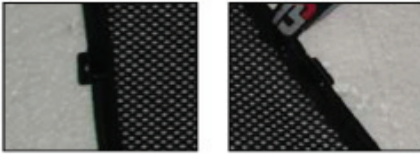

LOAD AREA SHADE INSTALLATION