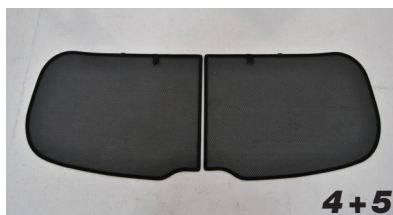

Installation Manual

KIA VENGA 5DR
KIA-VENG-5-A

COMPONENTS INCLUDED

SHADES

FIXING CLIPS

CAR
SHADES

CL-M02 x 8

CL-M12 x 2

CL-M13 x 2

CL-M14 x 1

Side Shade Installation

KIA VENGA 5DR
KIA-VENG-5-A

COMPONENTS NEEDED:

STEP #1

ATTACH CLIPS ON SHADE EDGES

STEP #2

POSITION THE SIDE SHADE

STEP #3

INSERT CLIPS INSIDE WEATHERSTRIP

STEP #4

ENSURE SECURELY FITTED IN PLACE

CAR
SHADES

Quarter Light Shade Installation

KIA VENGA 5DR
KIA-VENG-5-A