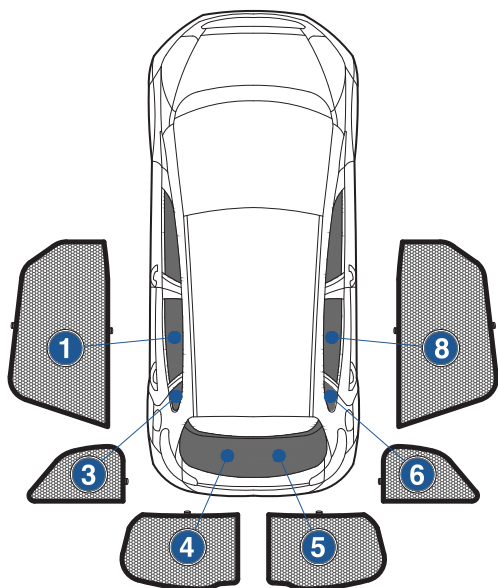

Installation Manual

KIA VENGA 5DR
KIA-VENG-5-A

COMPONENTS INCLUDED

SHADES

FIXING CLIPS

CAR
SHADES

CL-M02 x 8

CL-M12 x 2

CL-M13 x 2

CL-M14 x 1

Side Shade Installation

KIA VENGA 5DR
KIA-VENG-5-A

COMPONENTS NEEDED:

STEP #1

ATTACH CLIPS ON SHADE EDGES

STEP #2

POSITION THE SIDE SHADE

STEP #3

INSERT CLIPS INSIDE WEATHERSTRIP

STEP #4

ENSURE SECURELY FITTED IN PLACE

CAR
SHADES

Quarter Light Shade Installation

KIA VENGA 5DR
KIA-VENG-5-A