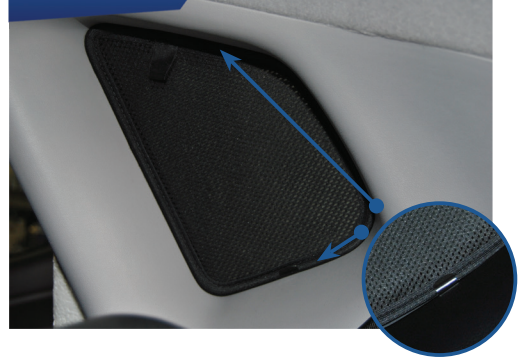

POSITION THE SIDE SHADE

STEP #3

INSERT CLIPS INSIDE WEATHERSTRIP

STEP #4

ENSURE SECURELY FITTED IN PLACE

CAR
SHADES

Quarter Light Shade Installation

KIA VENGA 5DR
KIA-VENG-5-A

COMPONENTS NEEDED:

STEP #1

ATTACH CLIPS ON SHADE EDGES

STEP #2

INSERT CLIPS BEHIND INTERIOR TRIM

STEP #3

ENSURE SECURELY FITTED IN PLACE

Rear Shade Installation