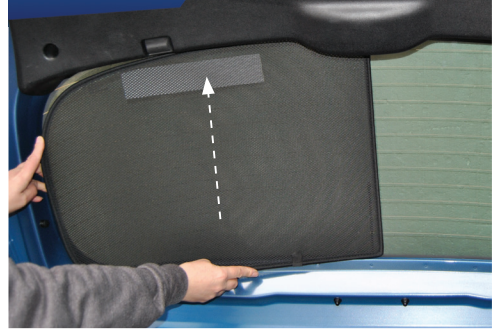

KIA VENGA 5DR
KIA-VENG-5-A

COMPONENTS NEEDED:

STEP #1 ATTACH CLIPS ON SHADE EDGES

STEP #2 POSITION THE REAR SHADE

STEP #3 INSERT CLIPS BEHIND INTERIOR TRIM

STEP #4 REPEAT THE PROCESS ON OTHER SHADE

STEP #5 ENSURE SECURELY FITTED IN PLACE