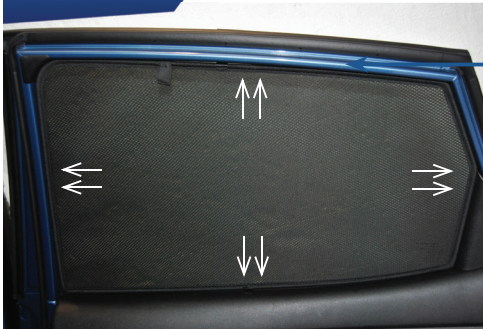

POSITION THE SIDE SHADE

STEP #3

INSERT CLIPS INSIDE WEATHERSTRIP

STEP #4

ENSURE SECURELY FITTED IN PLACE

CAR
SHADES

Quarter Light Shade Installation

KIA VENGA 5DR
KIA-VENG-5-A

COMPONENTS NEEDED:

STEP #1

ATTACH CLIPS ON SHADE EDGES

STEP #2

INSERT CLIPS BEHIND INTERIOR TRIM

STEP #3

ENSURE SECURELY FITTED IN PLACE

Rear Shade Installation