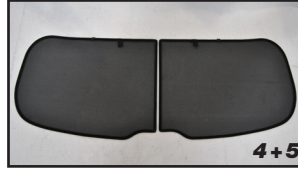

Rear Shade Installation

KIA VENGA 5DR
KIA-VENG-5-A

COMPONENTS NEEDED: