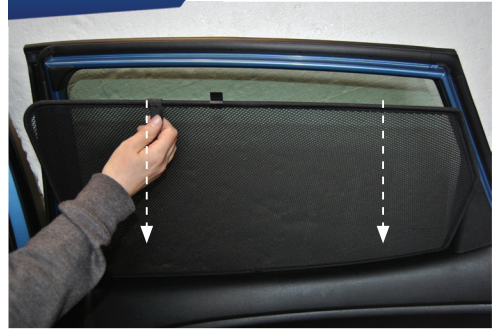

CL-M13 x 2

CL-M14 x 1

Side Shade Installation

KIA VENGA 5DR
KIA-VENG-5-A

COMPONENTS NEEDED:

STEP #1

ATTACH CLIPS ON SHADE EDGES

STEP #2

POSITION THE SIDE SHADE

STEP #3

INSERT CLIPS INSIDE WEATHERSTRIP

STEP #4

ENSURE SECURELY FITTED IN PLACE

CAR
SHADES

Quarter Light Shade Installation

KIA VENGA 5DR
KIA-VENG-5-A