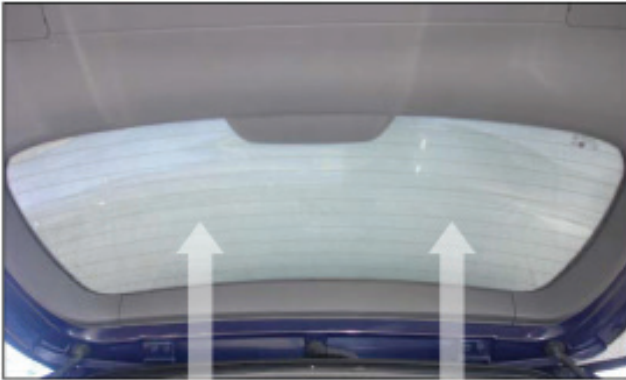

SIDE SHADE INSTALLATION

APPLY TO AREAS OF THE TRIM INDICATED

ATTACH ADHESIVE CLIPS TO 4 AREAS INDICATED

Installation

KIA CARENS 5DR
KIA-CARE-5-A

SIDE SHADE INSTALLATION

X2

Installation

KIA CARENS 5DR
KIA-CARE-5-A

PORT/LOAD AREA SHADE INSTALLATION

X2

X2

Installation

KIA CARENS 5DR
KIA-CARE-5-A

REAR SHADE INSTALLATION

X2