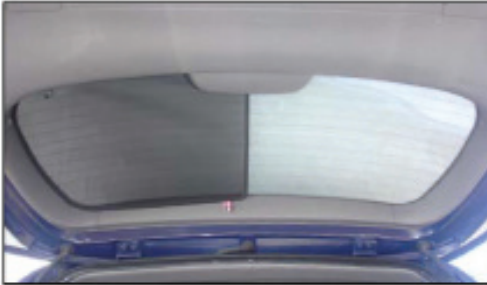

REAR SHADE INSTALLATION