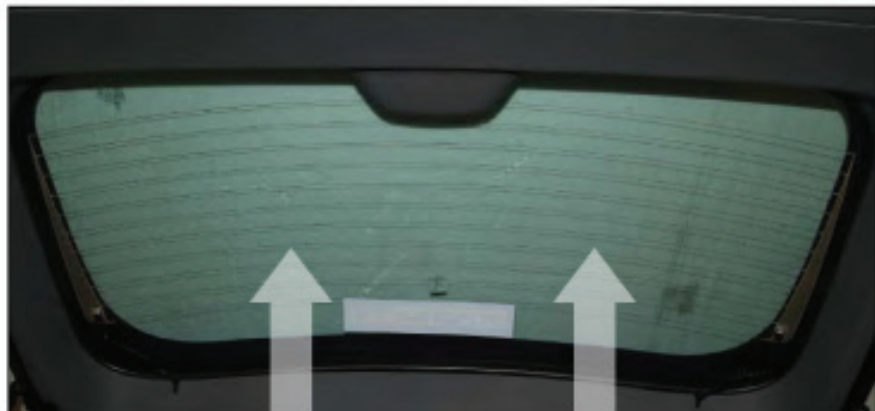

PORT SHADE INSTALLATION

X2

Installation

JEEP GRAND CHEROKEE (WK) 5DR
JEE-GRCH-5-B

PORT SHADE INSTALLATION

X2

Installation

JEEP GRAND CHEROKEE (WK) 5DR
JEE-GRCH-5-B

SIDE SHADE INSTALLATION

X2

Installation

JEEP GRAND CHEROKEE (WK) 5DR
JEE-GRCH-5-B

REAR SHADE INSTALLATION

Installation

JEEP GRAND CHEROKEE (WK) 5DR
JEE-GRCH-5-B

REAR SHADE INSTALLATION