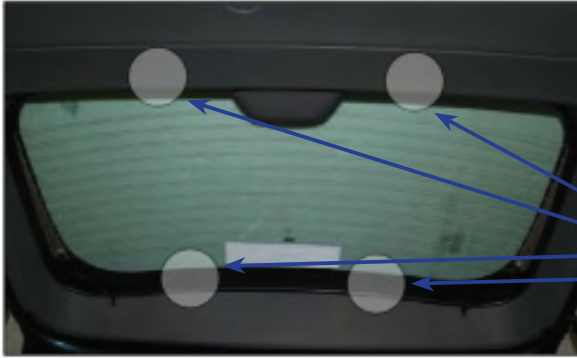

SIDE SHADE INSTALLATION