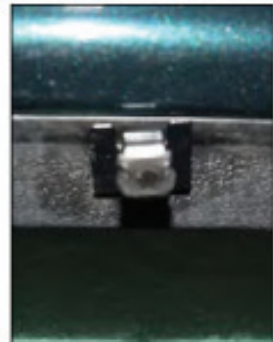

Installation Manual

JEEP GRAND CHEROKEE (WK) 5DR
JEE-GRCH-5-B

COMPONENTS INCLUDED

X2

X2

X2

CL-M02 x 4

CL-M13 x 2

CL-P02 x 8

CL-W01 x 1

Installation

JEEP GRAND CHEROKEE (WK) 5DR
JEE-GRCH-5-B

SIDE SHADE INSTALLATION

X2

Installation

JEEP GRAND CHEROKEE (WK) 5DR
JEE-GRCH-5-B