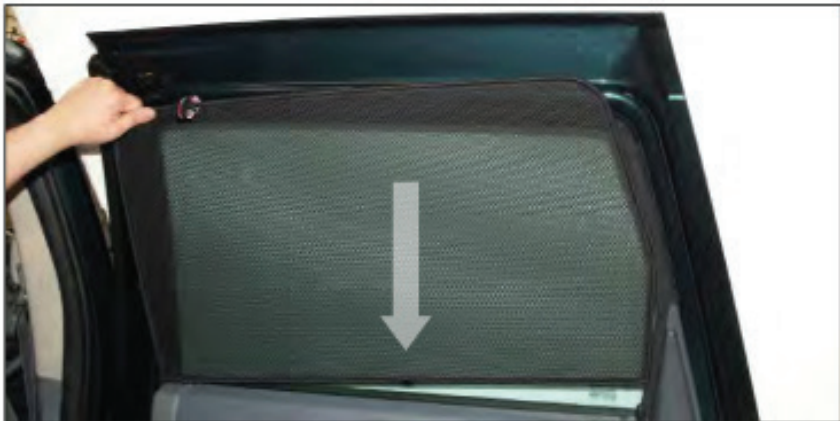

CL-P02 x 8

CL-W01 x 1

Installation

JEEP GRAND CHEROKEE (WK) 5DR
JEE-GRCH-5-B

SIDE SHADE INSTALLATION

X2

Installation

JEEP GRAND CHEROKEE (WK) 5DR
JEE-GRCH-5-B

SIDE SHADE INSTALLATION

X2

Installation

JEEP GRAND CHEROKEE (WK) 5DR
JEE-GRCH-5-B

SIDE SHADE INSTALLATION

X2

Installation

JEEP GRAND CHEROKEE (WK) 5DR
JEE-GRCH-5-B