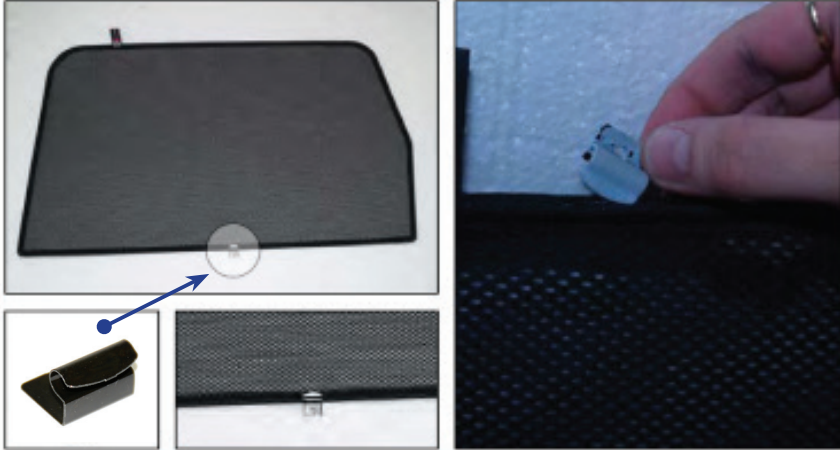

Installation Manual

JEEP GRAND CHEROKEE (WK) 5DR
JEE-GRCH-5-B

COMPONENTS INCLUDED

X2

X2

X2

CL-M02 x 4

CL-M13 x 2

CL-P02 x 8

CL-W01 x 1

Installation

JEEP GRAND CHEROKEE (WK) 5DR
JEE-GRCH-5-B

SIDE SHADE INSTALLATION

X2

Installation

JEEP GRAND CHEROKEE (WK) 5DR
JEE-GRCH-5-B

SIDE SHADE INSTALLATION

X2

Installation

JEEP GRAND CHEROKEE (WK) 5DR
JEE-GRCH-5-B

SIDE SHADE INSTALLATION

X2

Installation

JEEP GRAND CHEROKEE (WK) 5DR
JEE-GRCH-5-B