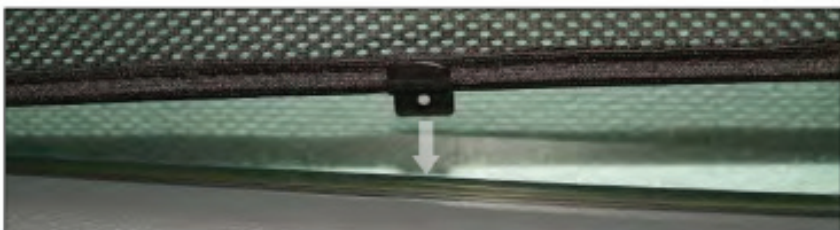

CL-P02 x 8

CL-W01 x 1

Installation

JEEP GRAND CHEROKEE (WK) 5DR
JEE-GRCH-5-B

SIDE SHADE INSTALLATION

X2

Installation

JEEP GRAND CHEROKEE (WK) 5DR
JEE-GRCH-5-B

SIDE SHADE INSTALLATION

X2

Installation

JEEP GRAND CHEROKEE (WK) 5DR
JEE-GRCH-5-B

SIDE SHADE INSTALLATION

X2

Installation

JEEP GRAND CHEROKEE (WK) 5DR
JEE-GRCH-5-B