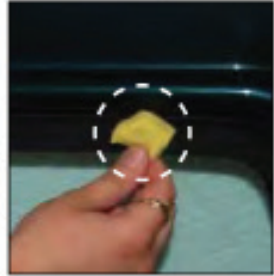

SIDE SHADE INSTALLATION