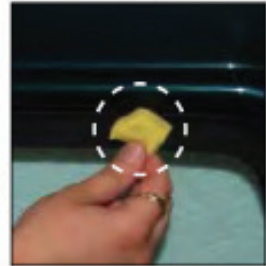

CL-P02 x 8

CL-W01 x 1

Installation

JEEP GRAND CHEROKEE (WK) 5DR
JEE-GRCH-5-B

SIDE SHADE INSTALLATION

X2

Installation

JEEP GRAND CHEROKEE (WK) 5DR
JEE-GRCH-5-B