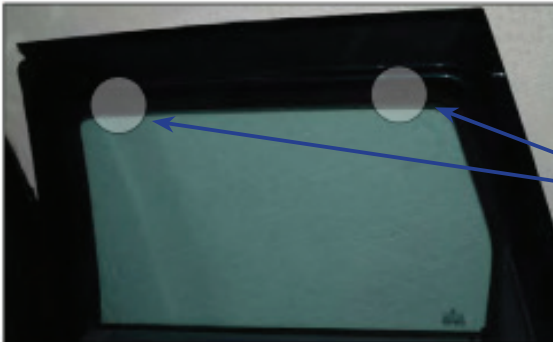

CL-P02 x 8

CL-W01 x 1

Installation

JEEP GRAND CHEROKEE (WK) 5DR
JEE-GRCH-5-B

SIDE SHADE INSTALLATION

X2

Installation

JEEP GRAND CHEROKEE (WK) 5DR
JEE-GRCH-5-B