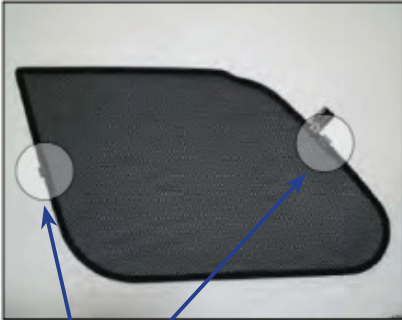

PORT SHADE INSTALLATION

X2