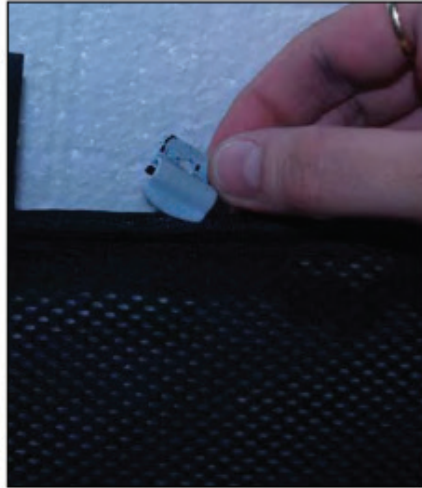

PORT SHADE INSTALLATION

X2