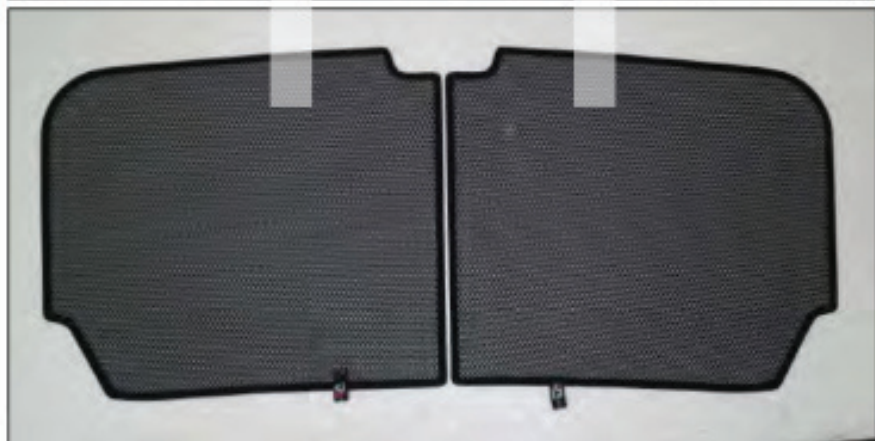

PORT SHADE INSTALLATION

X2

Installation

JEEP GRAND CHEROKEE (WK) 5DR
JEE-GRCH-5-B

PORT SHADE INSTALLATION

X2

Installation

JEEP GRAND CHEROKEE (WK) 5DR
JEE-GRCH-5-B

SIDE SHADE INSTALLATION

X2

Installation

JEEP GRAND CHEROKEE (WK) 5DR
JEE-GRCH-5-B

REAR SHADE INSTALLATION

Installation

JEEP GRAND CHEROKEE (WK) 5DR
JEE-GRCH-5-B

REAR SHADE INSTALLATION