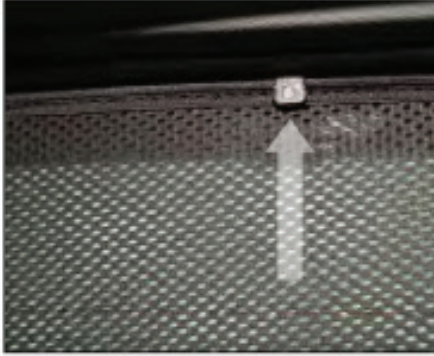

PORT SHADE INSTALLATION

X2

Installation

JEEP GRAND CHEROKEE (WK) 5DR
JEE-GRCH-5-B

PORT SHADE INSTALLATION

X2

Installation

JEEP GRAND CHEROKEE (WK) 5DR
JEE-GRCH-5-B

SIDE SHADE INSTALLATION

X2

Installation

JEEP GRAND CHEROKEE (WK) 5DR
JEE-GRCH-5-B

REAR SHADE INSTALLATION

Installation

JEEP GRAND CHEROKEE (WK) 5DR
JEE-GRCH-5-B

REAR SHADE INSTALLATION