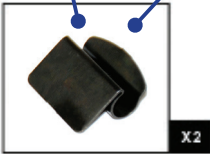

PORT SHADE INSTALLATION

X2