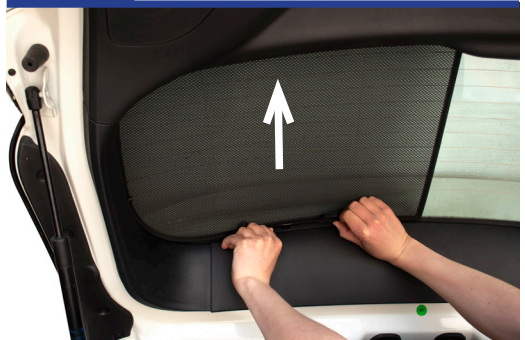

Installation

JEEP COMPASS 5DR
JEE-COMP-5-A

Components Needed

Tailgate Shade Installation

STEP 1

STEP 2

STEP 3

STEP 4

STEP 5

STEP 6