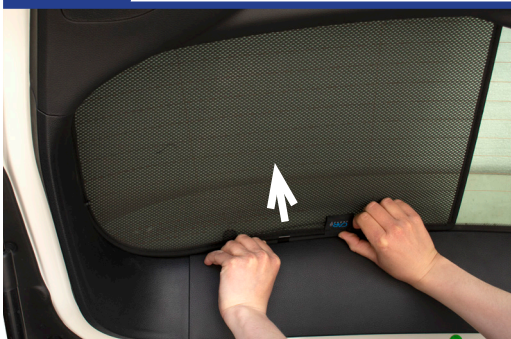

Installation

JEEP COMPASS 5DR
JEE-COMP-5-A

Components Needed

Tailgate Shade Installation

STEP 1

STEP 2

STEP 3

STEP 4

STEP 5

STEP 6