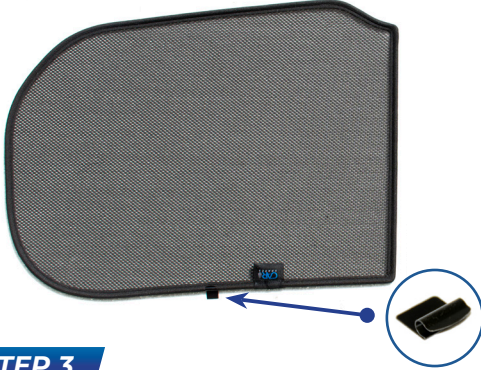

STEP 10

Repeat this whole process for the other side.

Installation

JEEP COMPASS 5DR
JEE-COMP-5-A

Components Needed

Port Shades

CL-M02 x 4

Port Shade Installation

JEEP COMPASS 5DR
JEE-COMP-5-A

Components Needed

Tailgate Shades

CL-M12 x 2

CL-M14 x 1

Tailgate Shade Installation

STEP 1

STEP 2