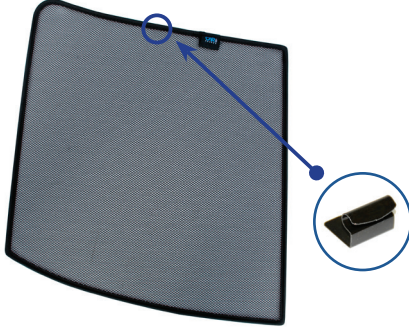

STEP 7

STEP 8

STEP 9

STEP 10

STEP 11

Ensure the clip sits between the rubber trim

STEP 12

Repeat this whole process for the other side

Installation

JAGUAR XE 4DR
JAG-XE-4-A

Components Needed

Tailgate Shades

CL-M13 x 2

CL-M14 x 1

Tailgate Shade Installation

STEP 1