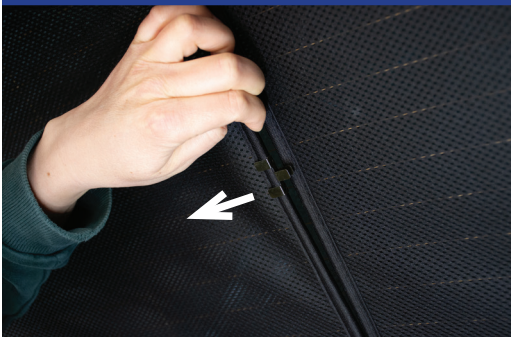

Installation

JAGUAR XE 4DR
JAG-XE-4-A

Tailgate Shade Installation

STEP 7

Repeat this whole process for the other side

STEP 8

STEP 9

STEP 10

STEP 11