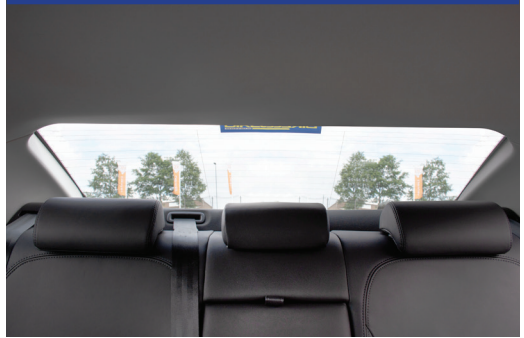

Installation

JAGUAR XE 4DR
JAG-XE-4-A

Components Needed

Tailgate Shade Installation

STEP 1

STEP 2

STEP 3

STEP 4

STEP 5

STEP 6